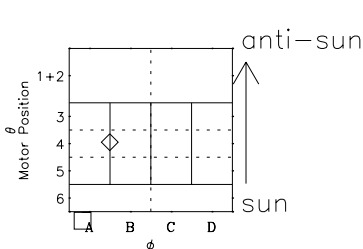

# Galileo EPD Real-Time Six-Sector 01034

Software Version: RTLINE\_R6 V 1.20  
Data Production: 18-05-01  
Plot Production: Tue Sep 18 01:39:59 2001

◇ = Jupiter look direction  
□ = Corotation look direction