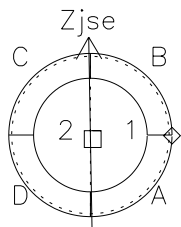

# Galileo EPD Real-Time Six-Sector 01034

Software Version: RTLINE\_R6 V 1.20  
Data Production: 18-05-01  
Plot Production: Tue Sep 18 01:39:59 2001

◇ = Jupiter look direction  
□ = Corotation look direction