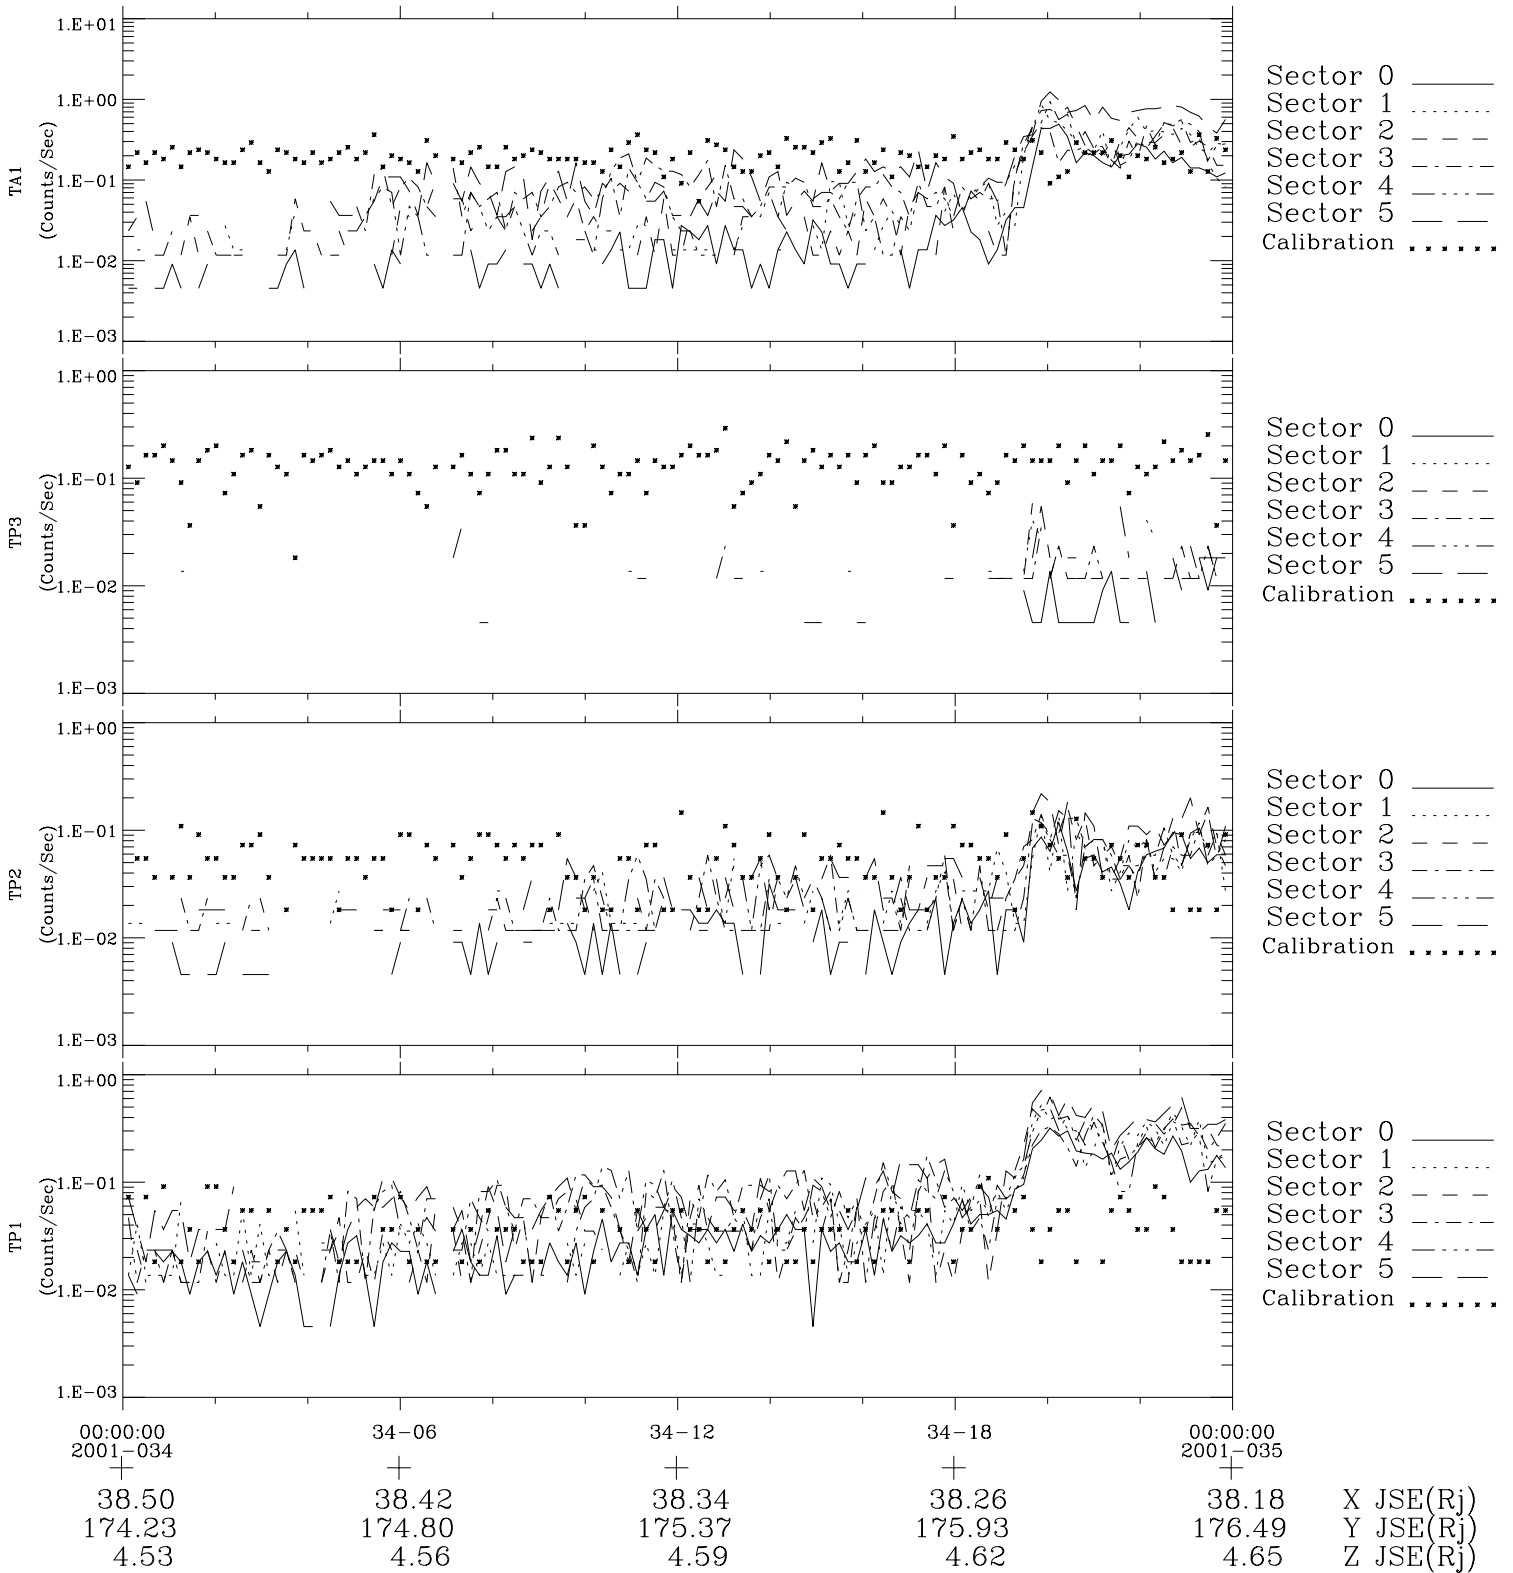

# Galileo EPD Real-Time Six-Sector 01034

Software Version: RTLINE\_R6 V 1.20  
Data Production: 18-05-01  
Plot Production: Tue Sep 18 01:39:59 2001

◇ = Jupiter look direction  
□ = Corotation look direction