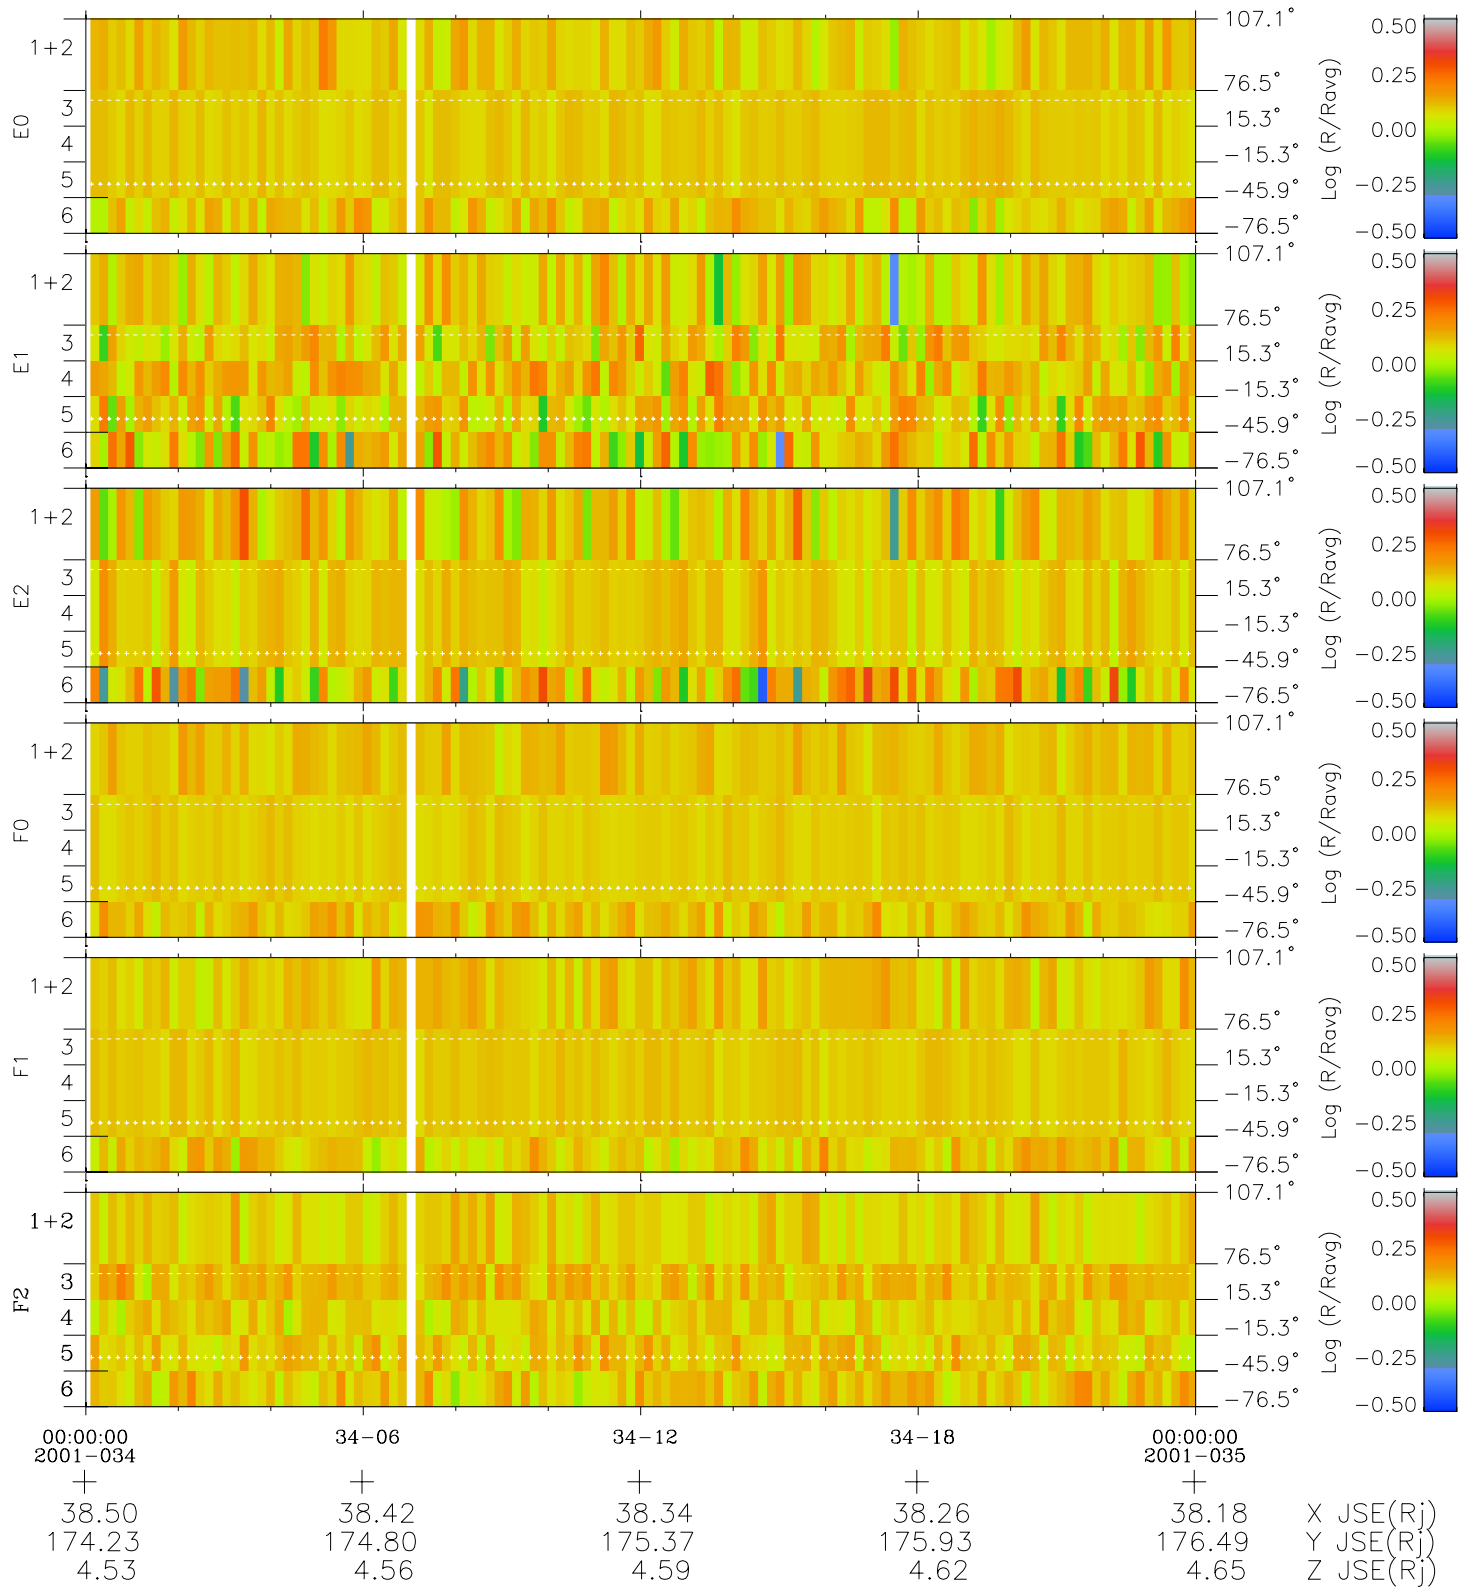

# Galileo EPD Real Elevation Anisotropies 01034

Software Version: RTELEV\_MEAN V 1.20  
 Data Production: 18-05-01  
 Plot Production: Tue Sep 18 01:38:57 2001  
 Color File: wondr3  
 Geofactor File: 1.1

- ◇ = Jupiter look direction
- = Corotation look direction