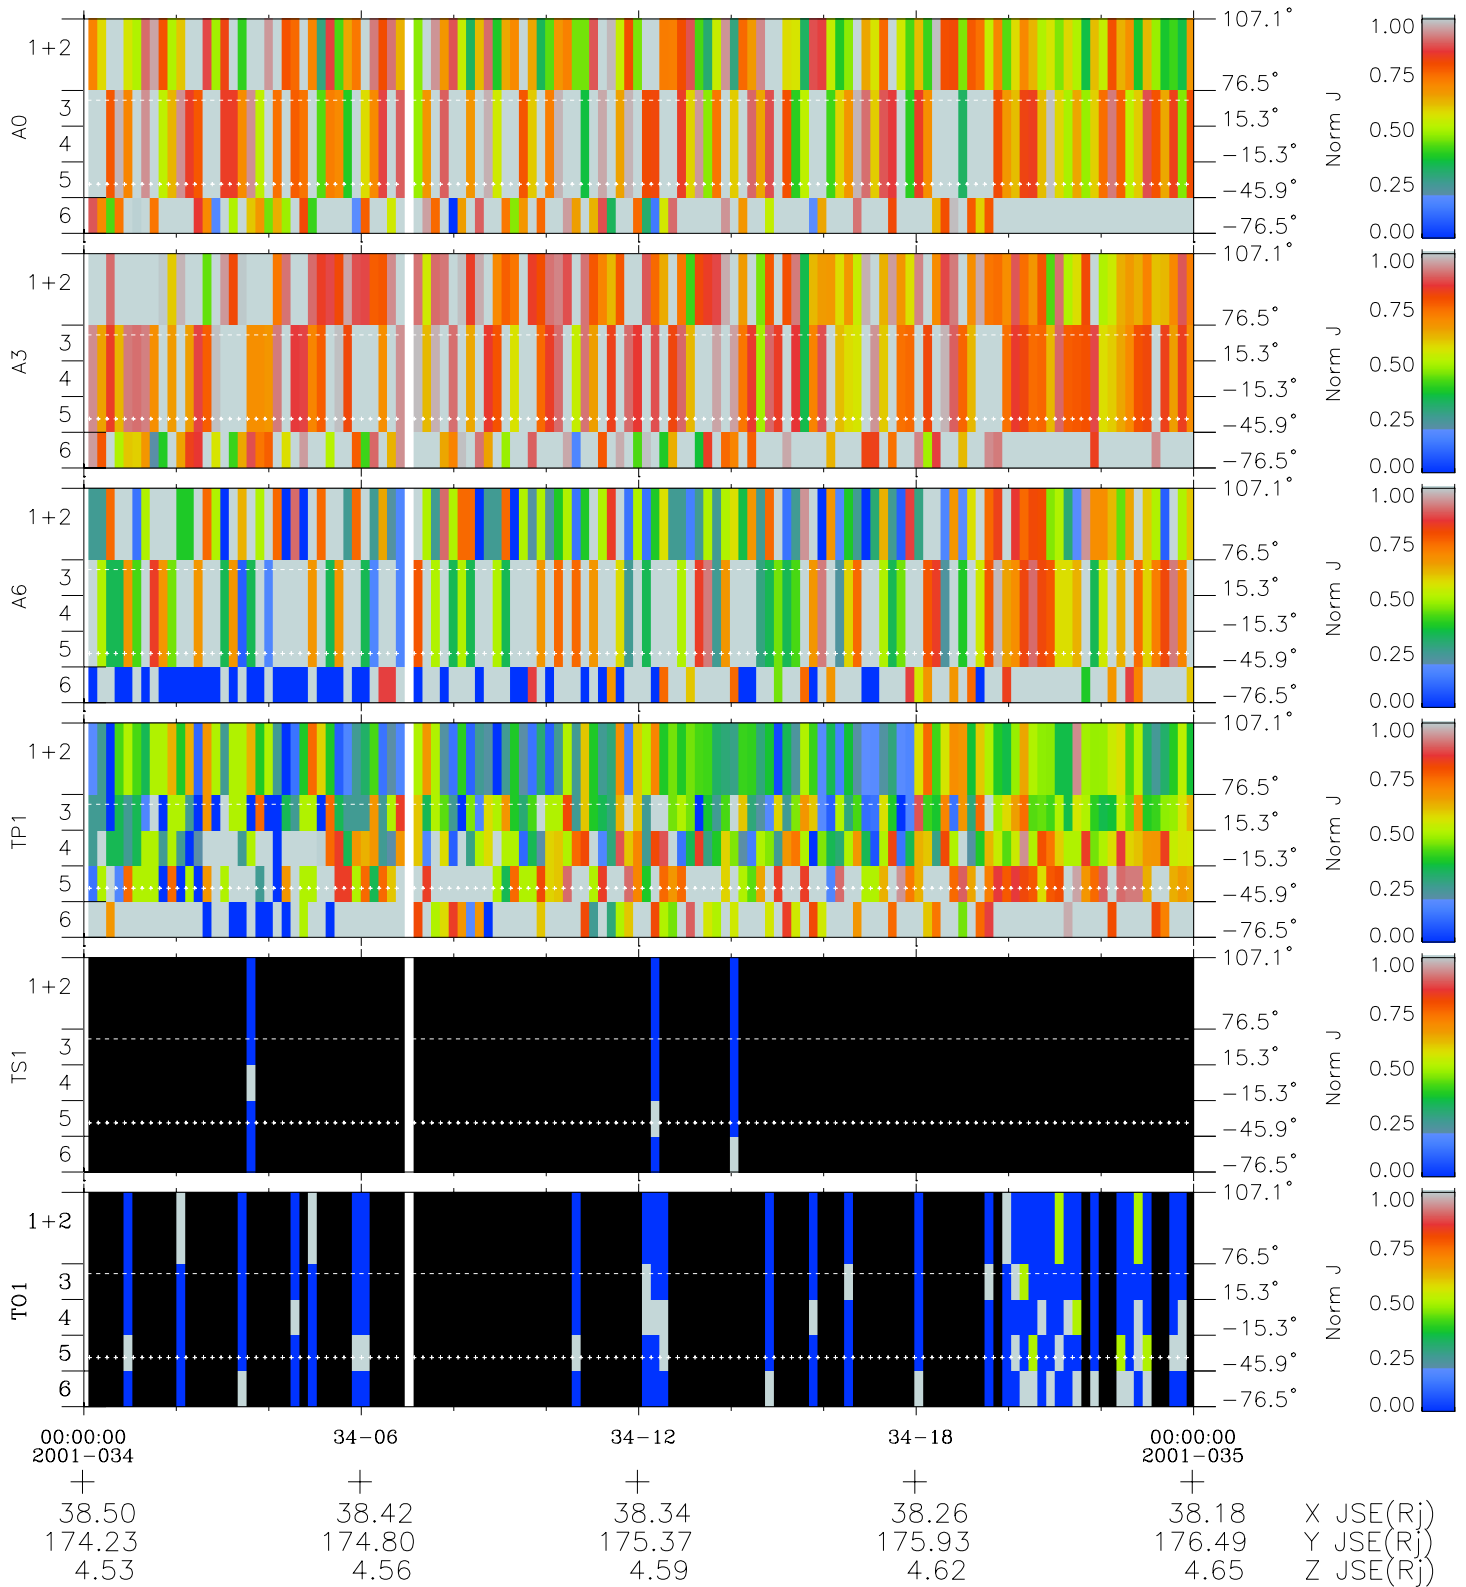

Galileo EPD Real Elevation Anisotropies 01034

Software Version: RTELEV_NORM V 1.20
Data Production: 18-05-01
Plot Production: Tue Sep 18 01:39:13 2001
Color File: wondr3
Geofactor File: 1.1

- ◇ = Jupiter look direction
- = Corotation look direction