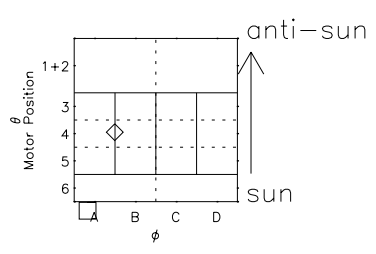

Galileo EPD Real Time Azimuth Anisotropies 01034

Software Version: RTAZIM_MEAN V 1.20
Data Production: 18-05-01
Plot Production: Tue Sep 18 01:39:23 2001
Color File: wondr3
Geofactor File: 1.1

◇ = Jupiter look direction
□ = Corotation look direction