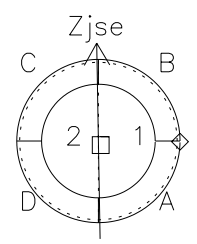

Galileo EPD Real Time Azimuth Anisotropies 01034

Software Version: RTAZIM_MEAN V 1.20
Data Production: 18-05-01
Plot Production: Tue Sep 18 01:39:23 2001
Color File: wondr3
Geofactor File: 1.1

◇ = Jupiter look direction
□ = Corotation look direction