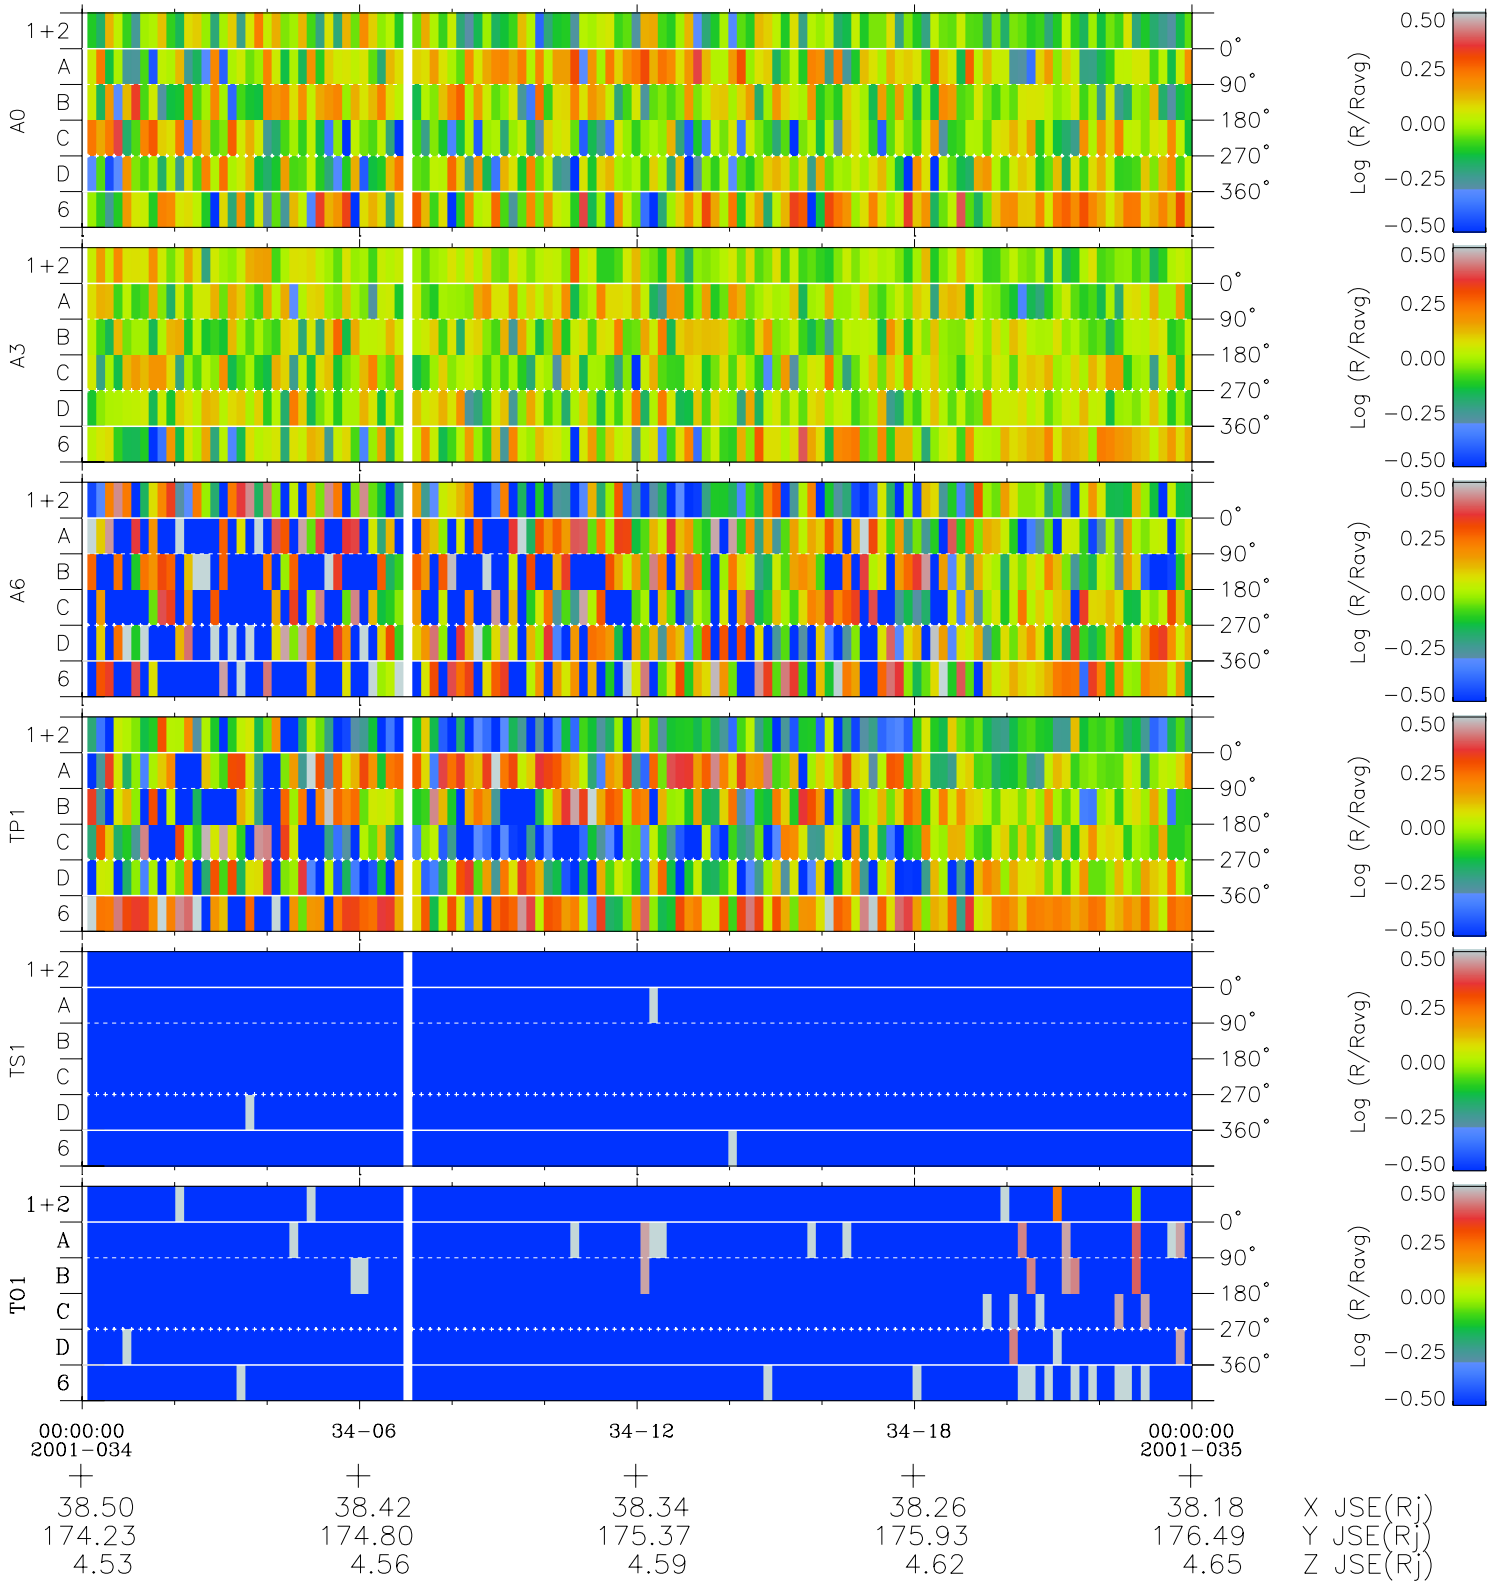

Galileo EPD Real Time Azimuth Anisotropies 01034

Software Version: RTAZIM_MEAN V 1.20
Data Production: 18-05-01
Plot Production: Tue Sep 18 01:39:23 2001
Color File: wondr3
Geofactor File: 1.1

◇ = Jupiter look direction
□ = Corotation look direction