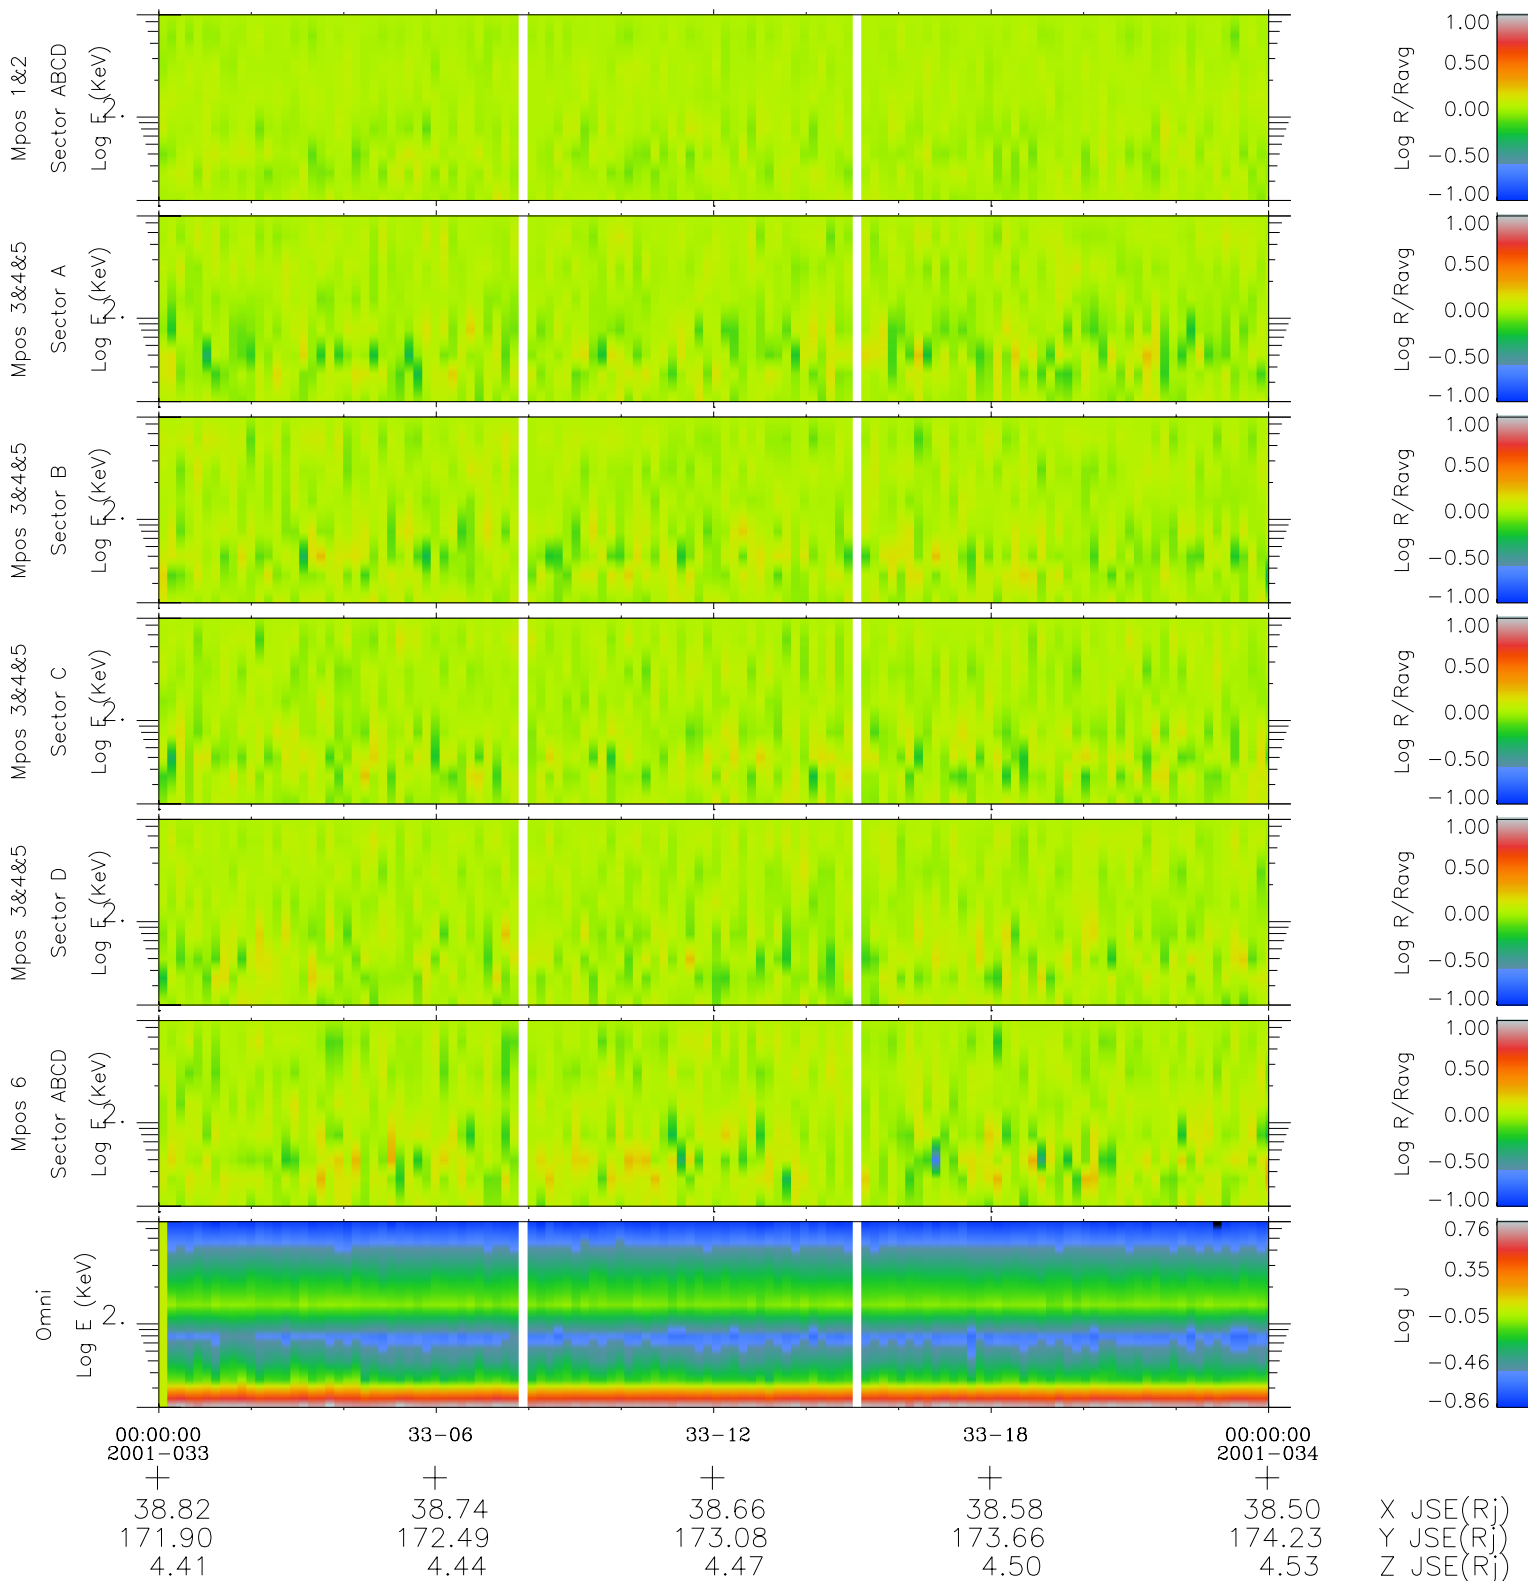

# Galileo EPD Real Time R6 Electrons Spectra 01033

Software Version: RTSPEC\_R6 V 1.20  
 Data Production: 18-05-01  
 Plot Production: Tue Sep 18 01:30:04 2001  
 Color File: wondr3  
 Geofactor File: 1.1

- ◇ = Jupiter look direction
- = Corotation look direction