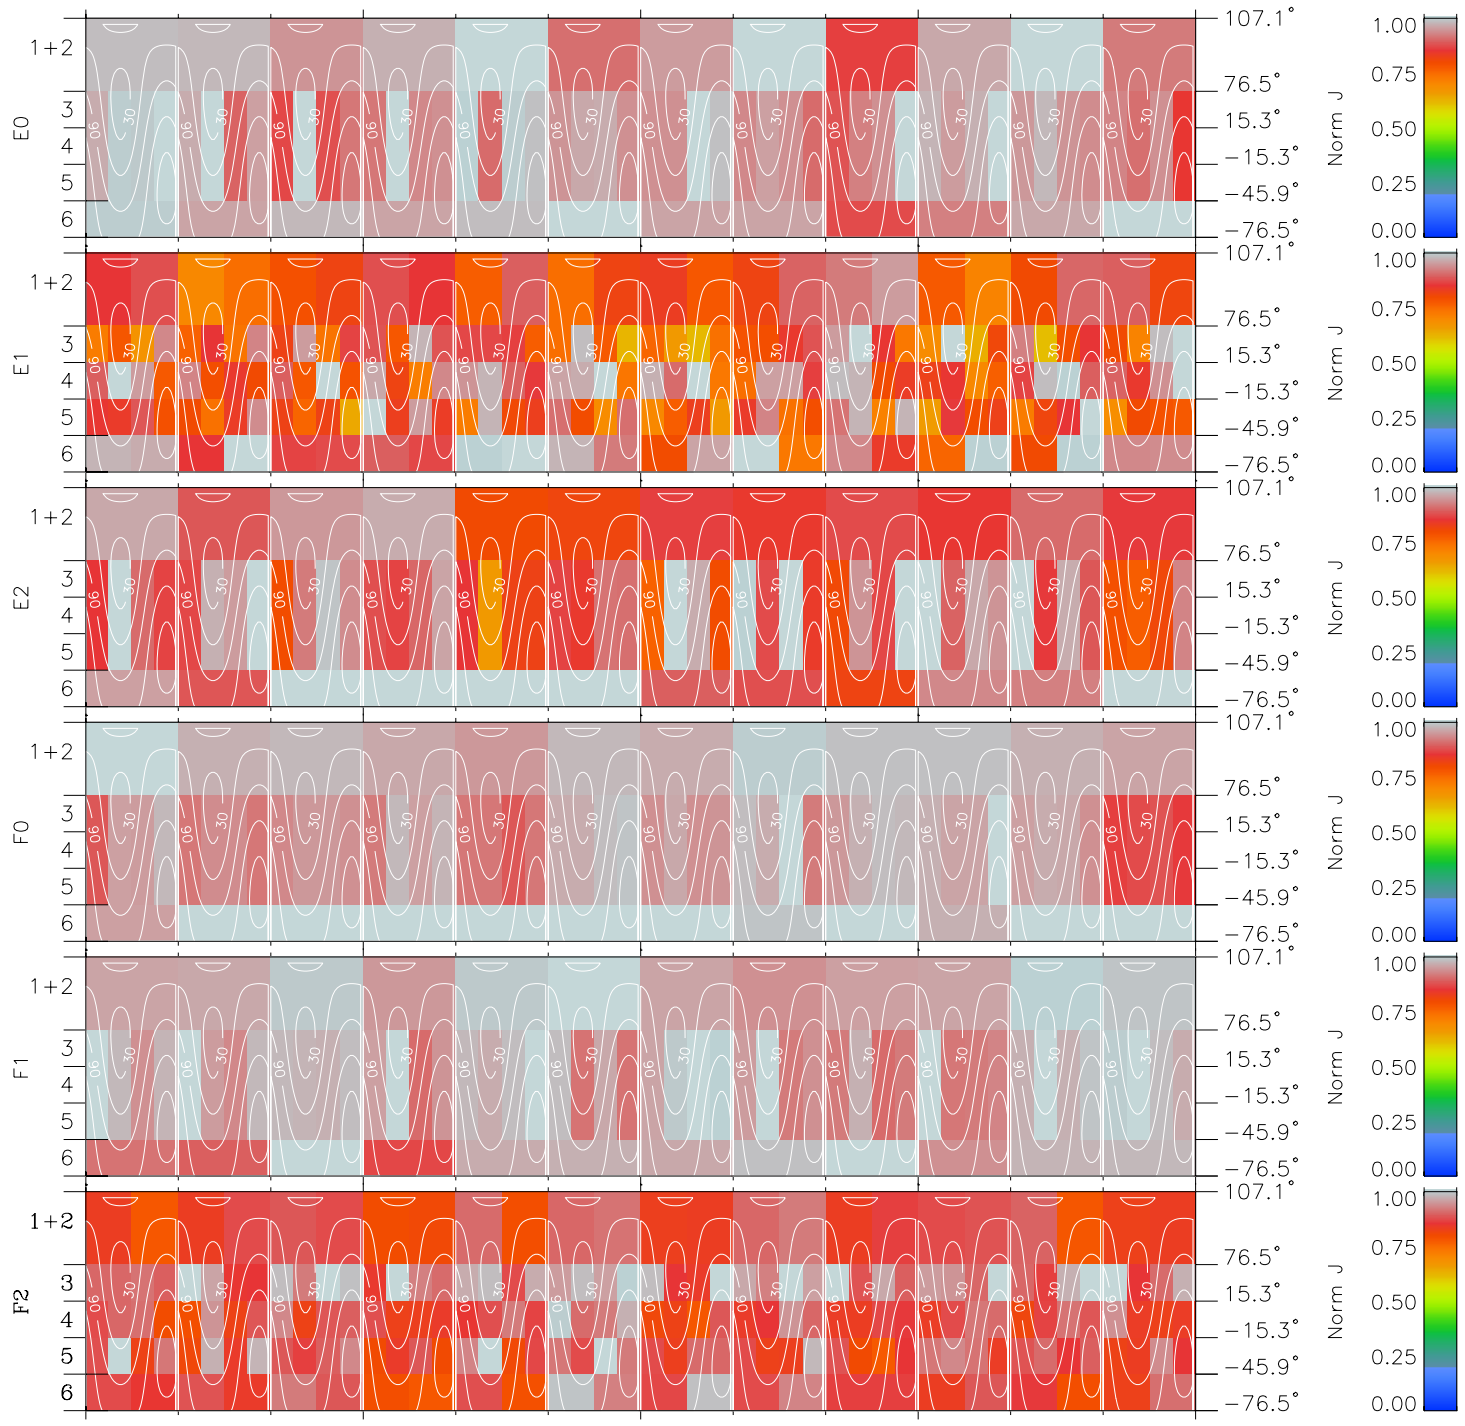

Galileo EPD Real Time All-Sky Anisotropies 01033

Software Version: RTSKY_NORM V 1.20
 Data Production: 18-05-01
 Plot Production: Tue Sep 18 01:30:51 2001
 Color File: wondr3
 Geofactor File: 1.1

Time	X JSE(R _j)	Y JSE(R _j)	Z JSE(R _j)
00:00:00 2001-033	38.82	171.90	4.41
33-06	38.74	172.49	4.44
33-12	38.66	173.08	4.47
33-18	38.58	173.66	4.50
00:00:00 2001-034	38.50	174.23	4.53

- ◇ = Jupiter look direction
- = Corotation look direction