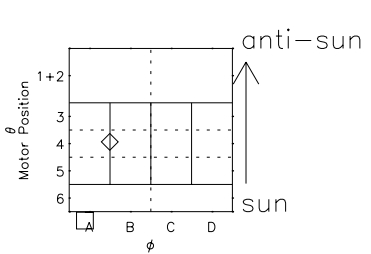

Galileo EPD Real Time All-Sky Anisotropies 01033

Software Version: RTSKY_NORM V 1.20
 Data Production: 18-05-01
 Plot Production: Tue Sep 18 01:30:51 2001
 Color File: wondr3
 Geofactor File: 1.1

Time	X JSE(R _j)	Y JSE(R _j)	Z JSE(R _j)
00:00:00 2001-033	38.82	171.90	4.41
33-06	38.74	172.49	4.44
33-12	38.66	173.08	4.47
33-18	38.58	173.66	4.50
00:00:00 2001-034	38.50	174.23	4.53

- ◇ = Jupiter look direction
- = Corotation look direction