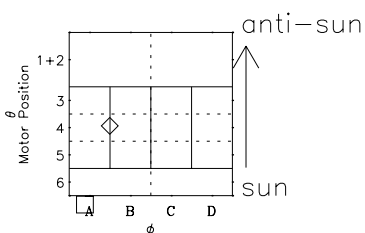

Galileo EPD Real-Time Six-Sector 01033

Software Version: RTLINE_R6 V 1.20
Data Production: 18-05-01
Plot Production: Tue Sep 18 01:32:07 2001

◇ = Jupiter look direction
□ = Corotation look direction