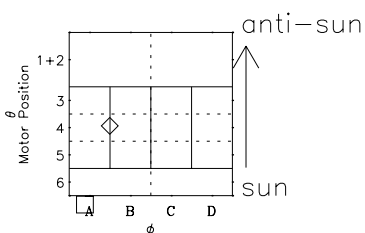

Galileo EPD Real-Time Six-Sector 01033

Software Version: RTLINE_R6 V 1.20
Data Production: 18-05-01
Plot Production: Tue Sep 18 01:32:06 2001

◇ = Jupiter look direction
□ = Corotation look direction