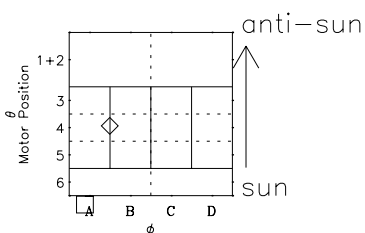

# Galileo EPD Real-Time Six-Sector 01033

Software Version: RTLINE\_R6 V 1.20  
Data Production: 18-05-01  
Plot Production: Tue Sep 18 01:32:05 2001

◇ = Jupiter look direction  
□ = Corotation look direction