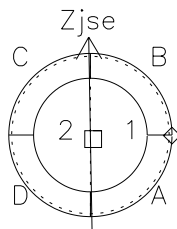

# Galileo EPD Real-Time Six-Sector 01033

Software Version: RTLINE\_R6 V 1.20  
Data Production: 18-05-01  
Plot Production: Tue Sep 18 01:32:05 2001

◇ = Jupiter look direction  
□ = Corotation look direction