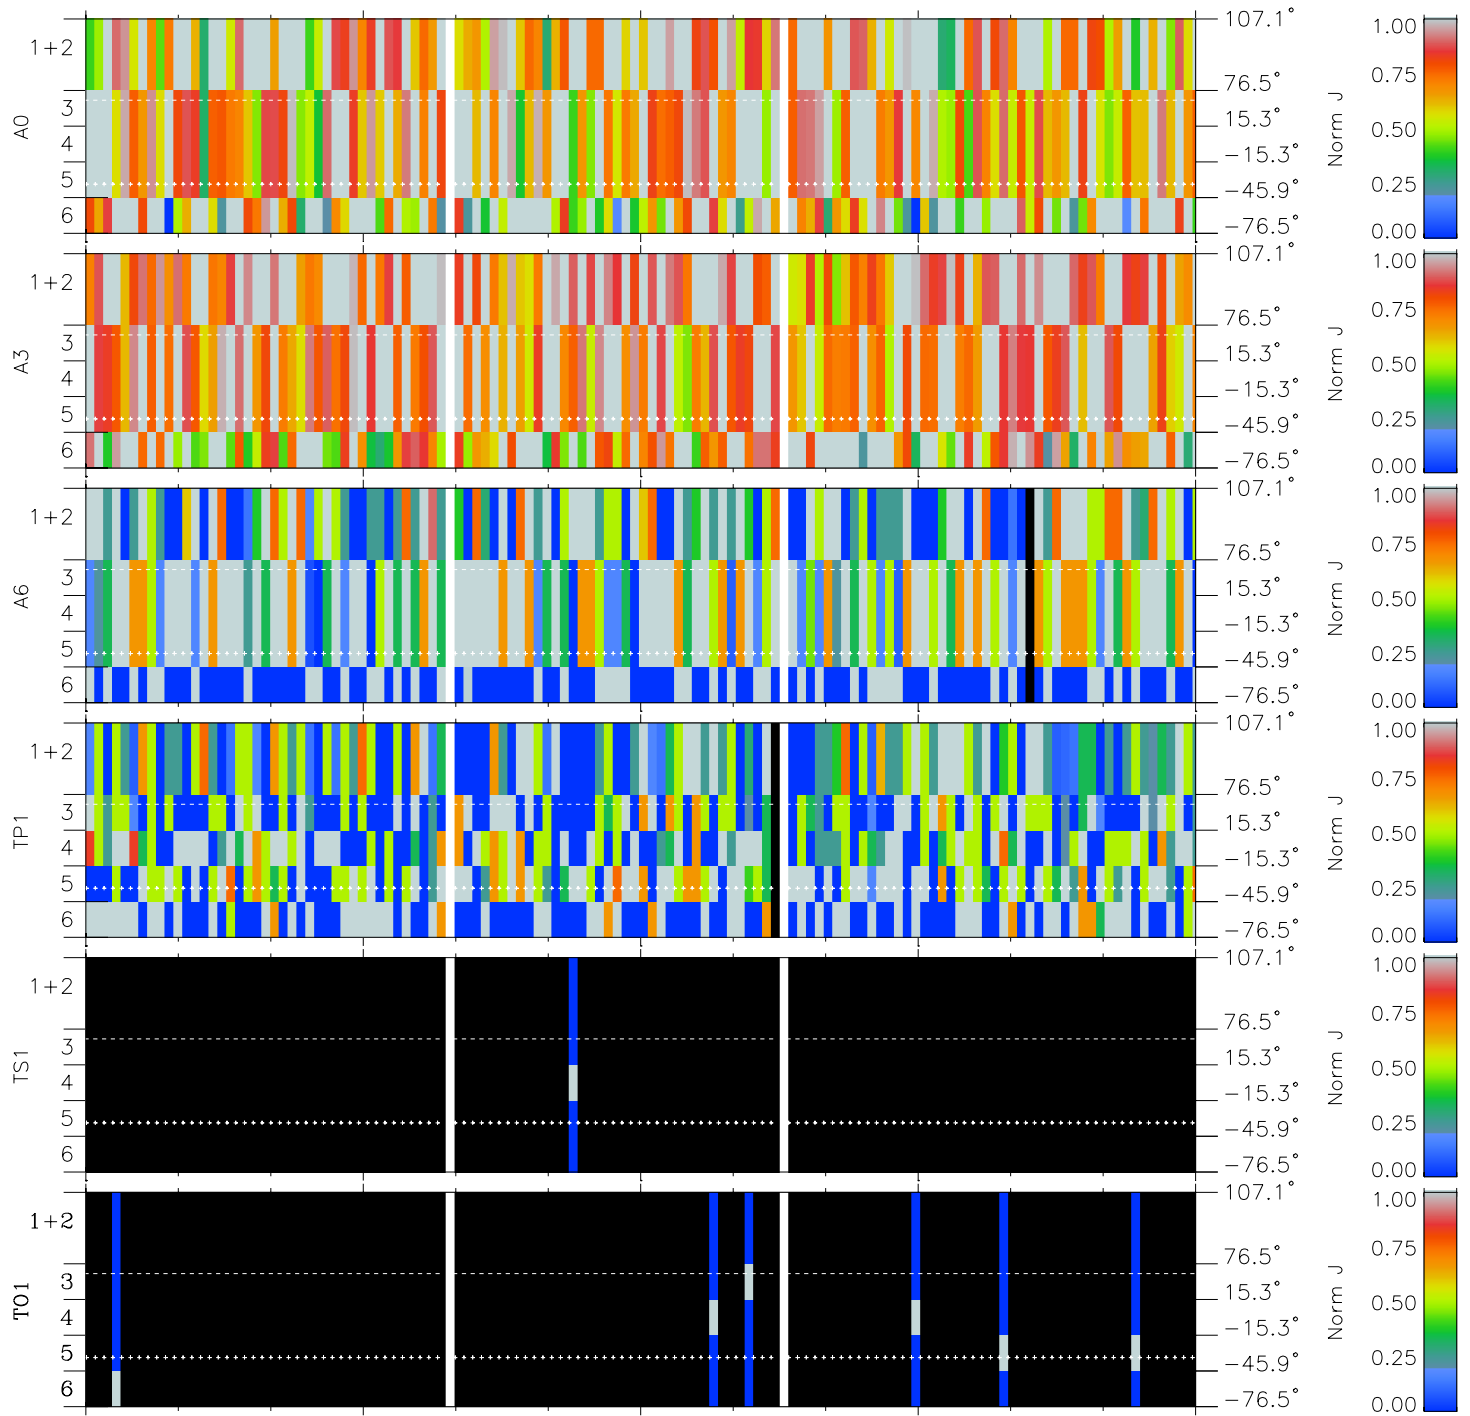

# Galileo EPD Real Elevation Anisotropies 01033

Software Version: RTELEV\_NORM V 1.20  
Data Production: 18-05-01  
Plot Production: Tue Sep 18 01:31:18 2001  
Color File: wondr3  
Geofactor File: 1.1

00:00:00 2001-033	33-06	33-12	33-18	00:00:00 2001-034	
+	+	+	+	+	X JSE(R <sub>j</sub> )
38.82	38.74	38.66	38.58	38.50	Y JSE(R <sub>j</sub> )
171.90	172.49	173.08	173.66	174.23	Z JSE(R <sub>j</sub> )
4.41	4.44	4.47	4.50	4.53	

- ◇ = Jupiter look direction
- = Corotation look direction