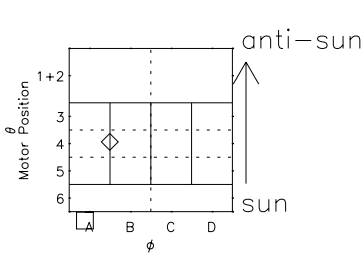

# Galileo EPD Real Elevation Anisotropies 01033

Software Version: RTELEV\_NORM V 1.20  
Data Production: 18-05-01  
Plot Production: Tue Sep 18 01:31:18 2001  
Color File: wondr3  
Geofactor File: 1.1

00:00:00 2001-033	33-06	33-12	33-18	00:00:00 2001-034	
+	+	+	+	+	X JSE(R <sub>j</sub> )
38.82	38.74	38.66	38.58	38.50	Y JSE(R <sub>j</sub> )
171.90	172.49	173.08	173.66	174.23	Z JSE(R <sub>j</sub> )
4.41	4.44	4.47	4.50	4.53	

- ◇ = Jupiter look direction
- = Corotation look direction