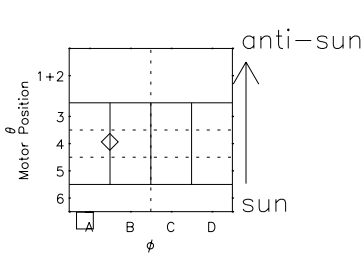

Galileo EPD Real Elevation Anisotropies 01033

Software Version: RTELEV_FLUX V 1.20
 Data Production: 18-05-01
 Plot Production: Tue Sep 18 01:31:07 2001
 Color File: wondr3
 Geofactor File: 1.1

00:00:00 2001-033	33-06	33-12	33-18	00:00:00 2001-034	
+	+	+	+	+	X JSE(R _j)
38.82	38.74	38.66	38.58	38.50	Y JSE(R _j)
171.90	172.49	173.08	173.66	174.23	Z JSE(R _j)
4.41	4.44	4.47	4.50	4.53	

- ◇ = Jupiter look direction
- = Corotation look direction