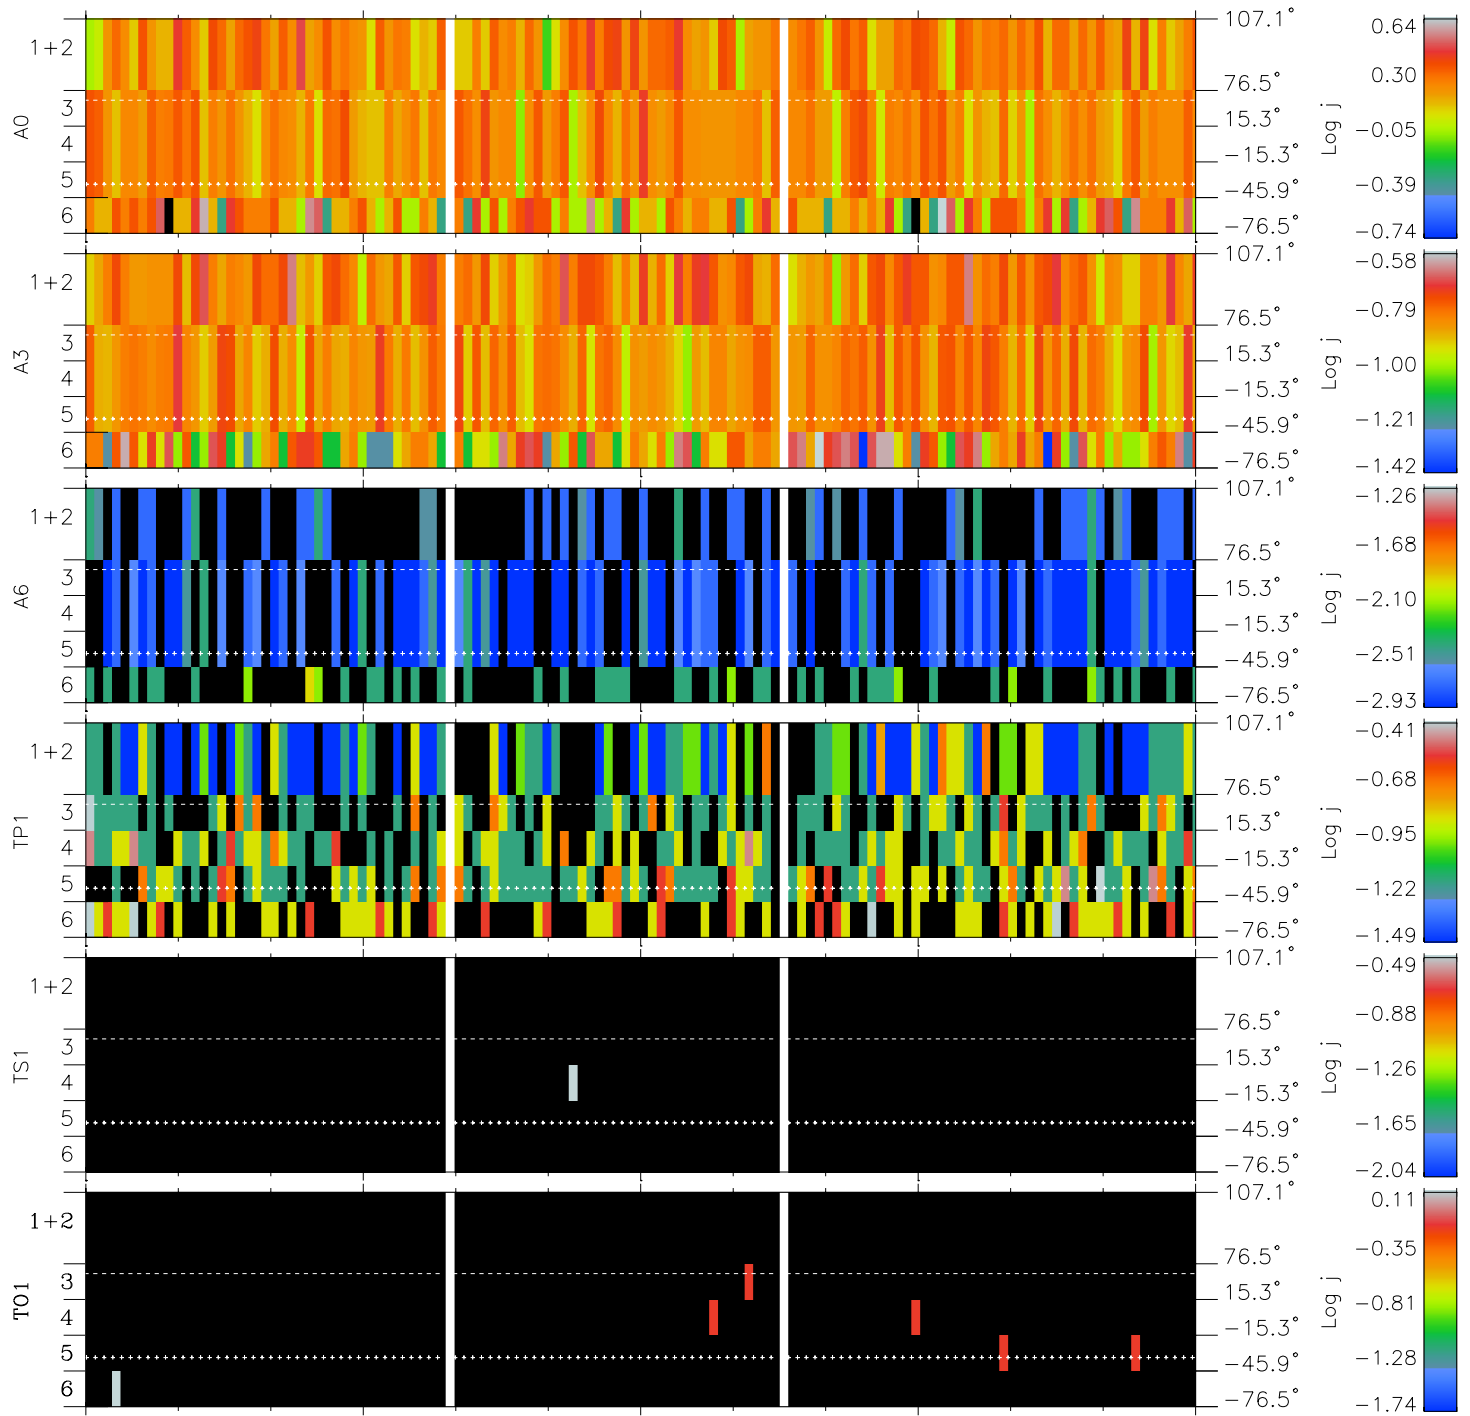

Galileo EPD Real Elevation Anisotropies 01033

Software Version: RTELEV_FLUX V 1.20
 Data Production: 18-05-01
 Plot Production: Tue Sep 18 01:31:07 2001
 Color File: wondr3
 Geofactor File: 1.1

00:00:00 2001-033	33-06	33-12	33-18	00:00:00 2001-034	
+	+	+	+	+	X JSE(R _j)
38.82	38.74	38.66	38.58	38.50	Y JSE(R _j)
171.90	172.49	173.08	173.66	174.23	Z JSE(R _j)
4.41	4.44	4.47	4.50	4.53	

- ◇ = Jupiter look direction
- = Corotation look direction