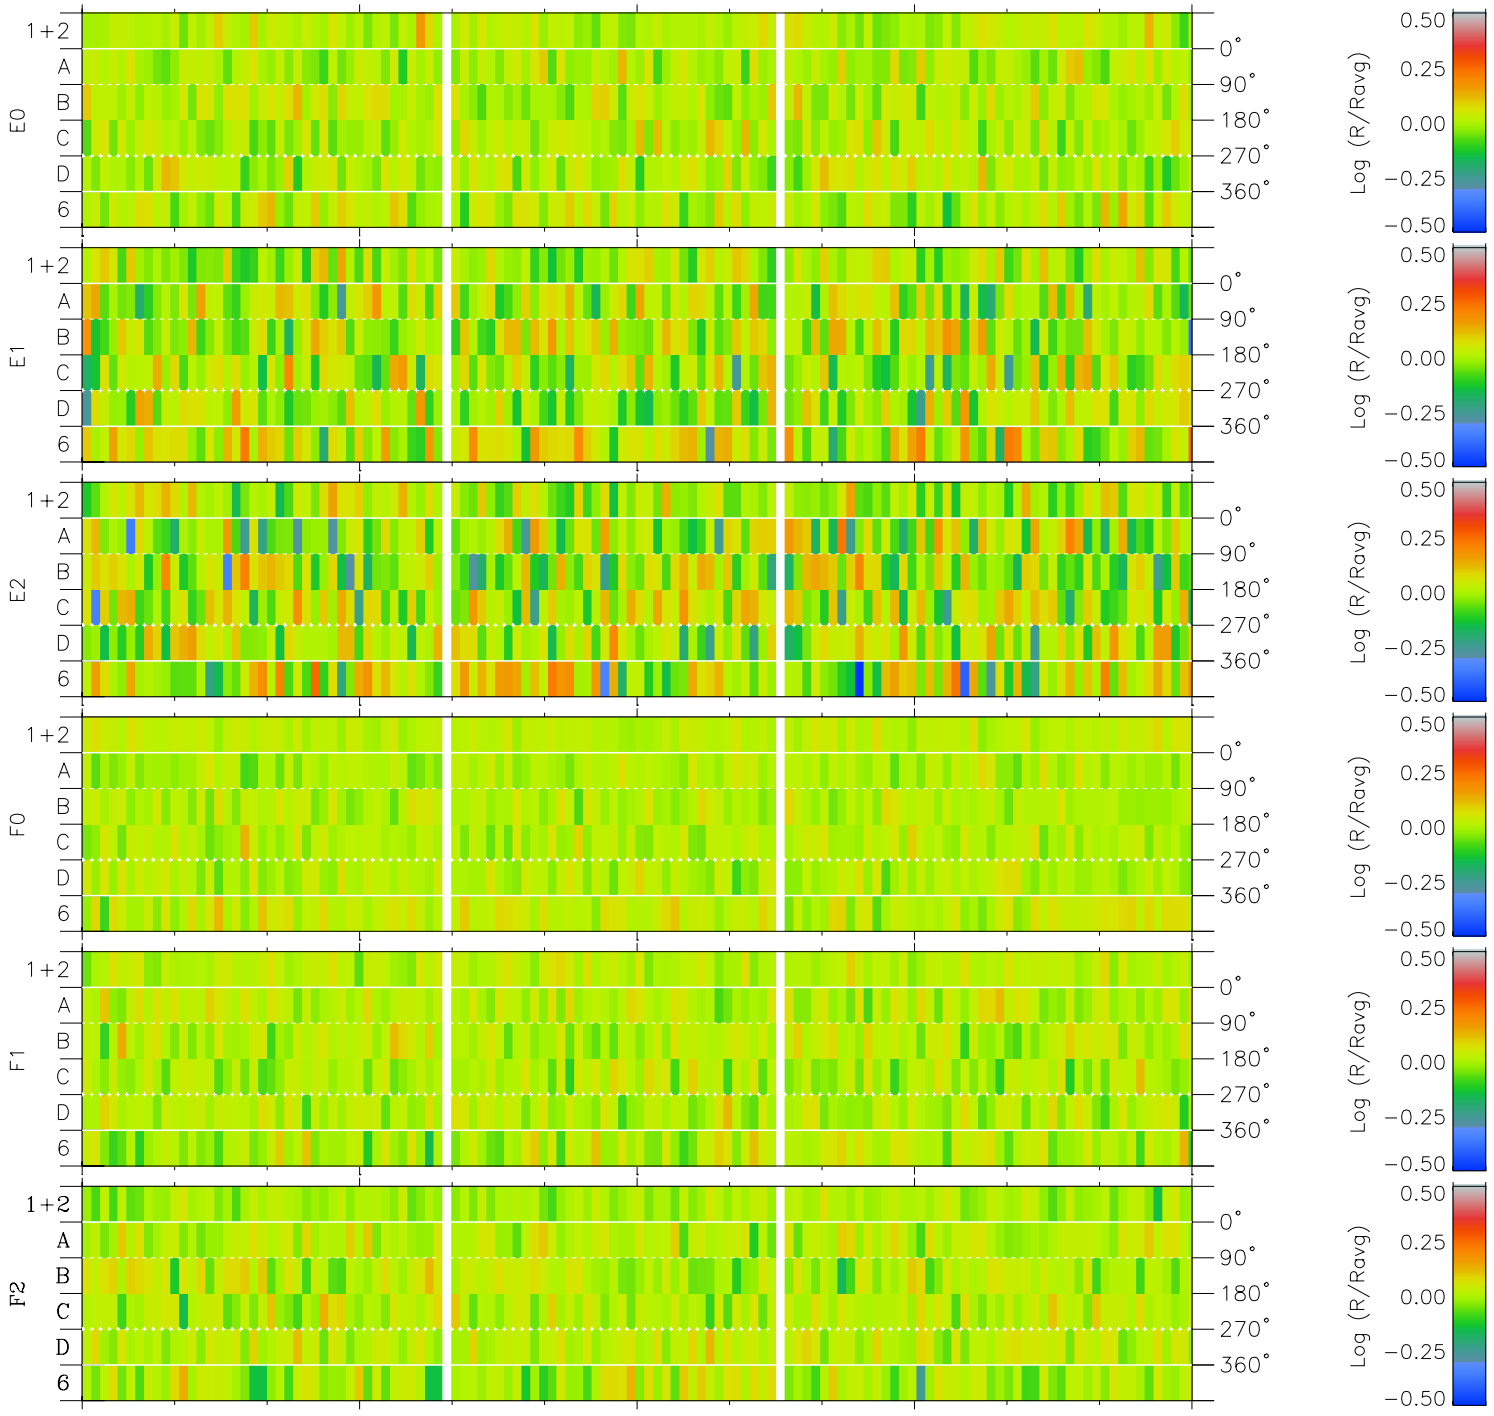

Galileo EPD Real Time Azimuth Anisotropies 01033

Software Version: RTAZIM_MEAN V 1.20
Data Production: 18-05-01
Plot Production: Tue Sep 18 01:31:33 2001
Color File: wondr3
Geofactor File: 1.1

00:00:00 2001-033	33-06	33-12	33-18	00:00:00 2001-034	
+	+	+	+	+	
38.82	38.74	38.66	38.58	38.50	X JSE(R _j)
171.90	172.49	173.08	173.66	174.23	Y JSE(R _j)
4.41	4.44	4.47	4.50	4.53	Z JSE(R _j)

- ◇ = Jupiter look direction
- = Corotation look direction