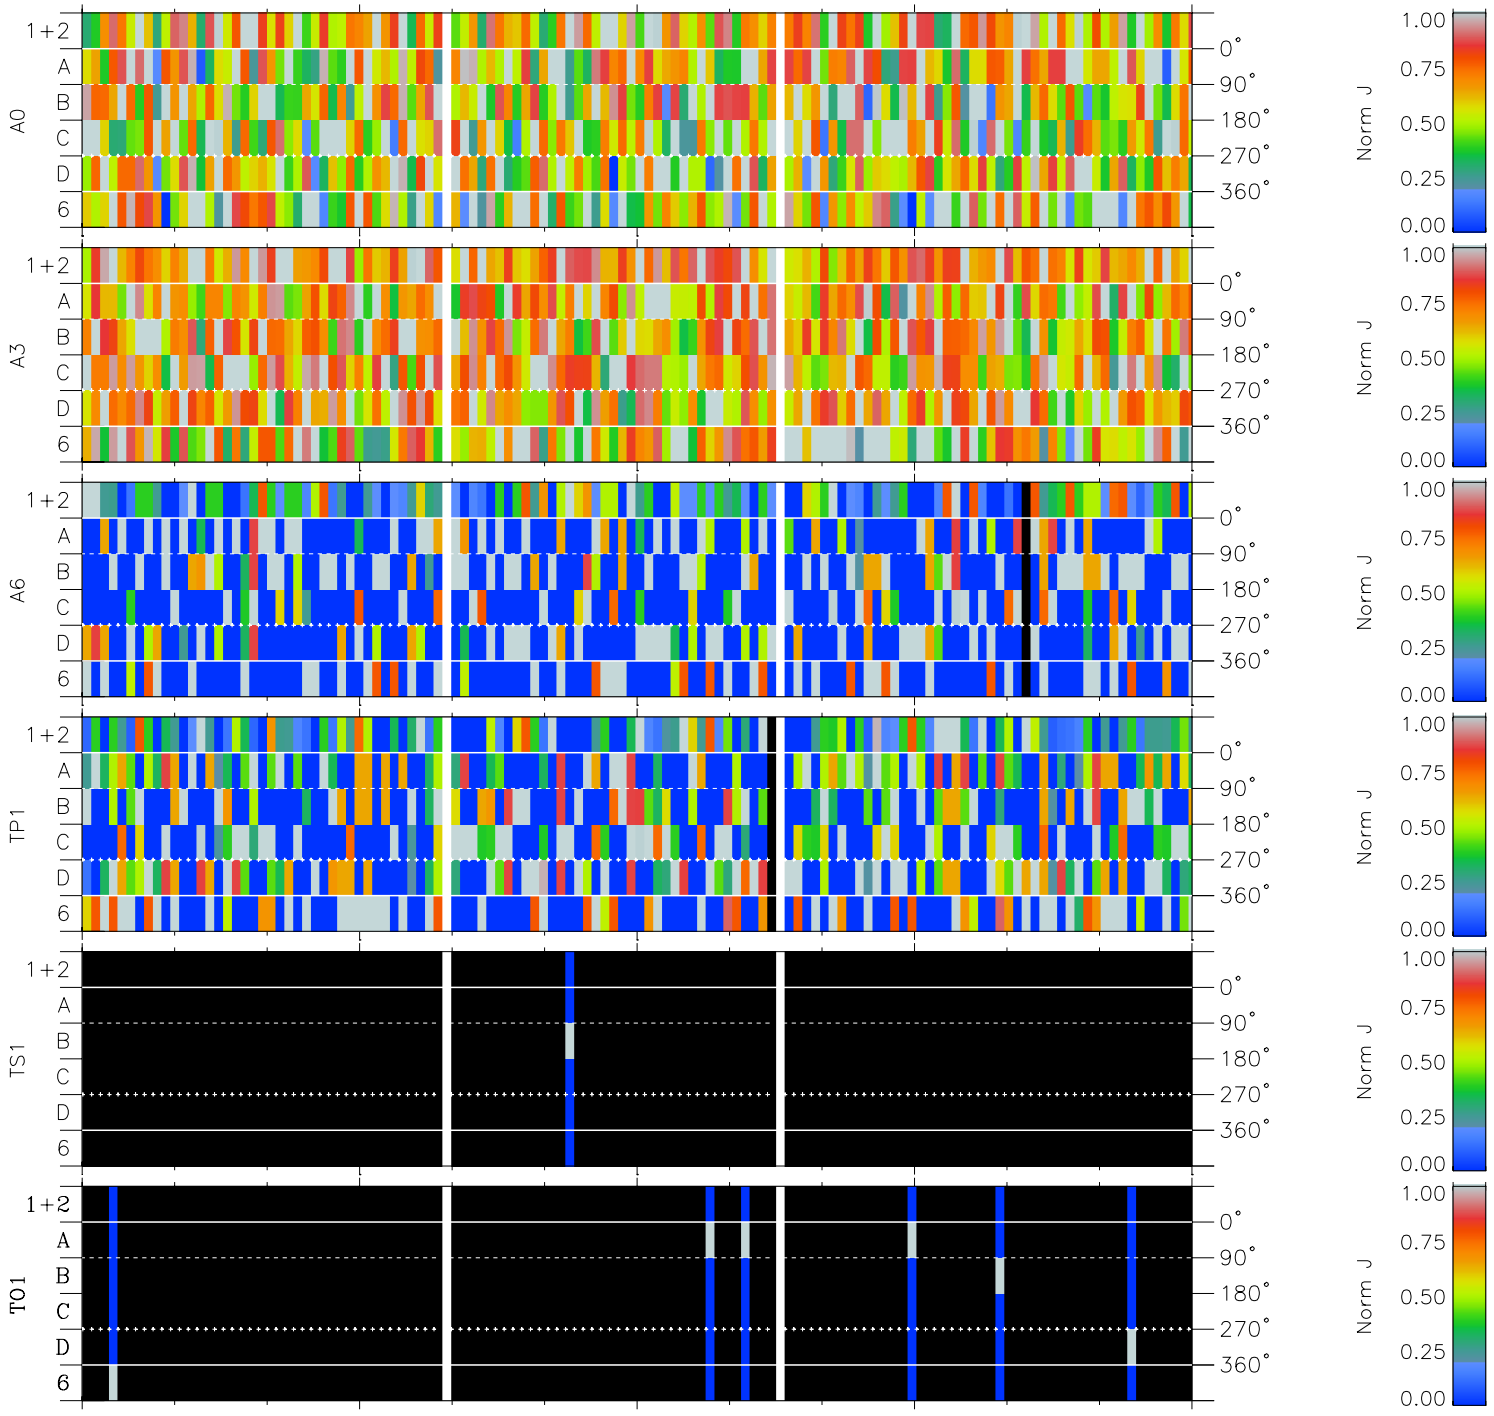

# Galileo EPD Real Time Azimuth Anisotropies 01033

Software Version: RTAZIM\_NORM V 1.20  
Data Production: 18-05-01  
Plot Production: Tue Sep 18 01:31:49 2001  
Color File: wondr3  
Geofactor File: 1.1

00:00:00 2001-033	33-06	33-12	33-18	00:00:00 2001-034	
+	+	+	+	+	X $JSE(R_j)$
38.82	38.74	38.66	38.58	38.50	Y $JSE(R_j)$
171.90	172.49	173.08	173.66	174.23	Z $JSE(R_j)$
4.41	4.44	4.47	4.50	4.53	

◇ = Jupiter look direction  
□ = Corotation look direction