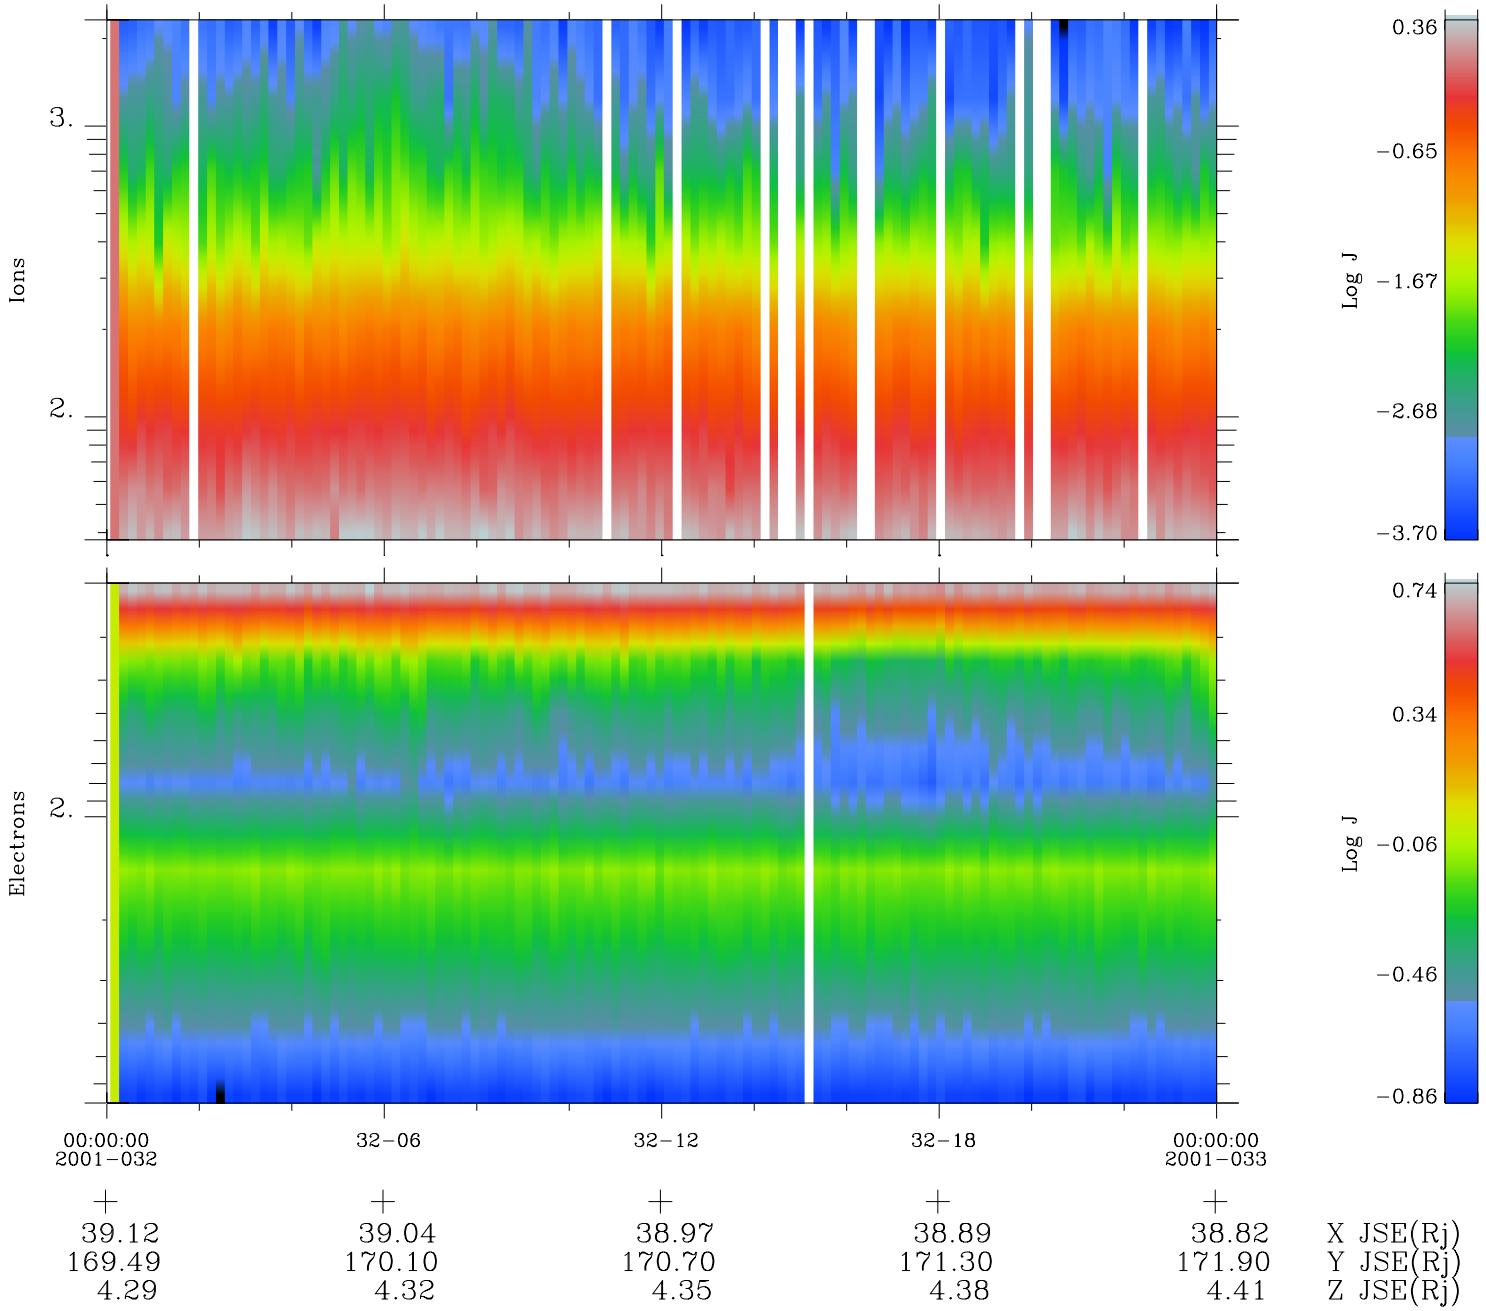

Galileo EPD Real Time Omni Spectrum 01032

Software Version: RTSPEC_OMNI V 1.20
 Data Production: 18-05-01
 Plot Production: Tue Sep 18 01:22:23 2001
 Color File: wondr3
 Geofactor File: 1.1

◇ = Jupiter look direction
 □ = Corotation look direction