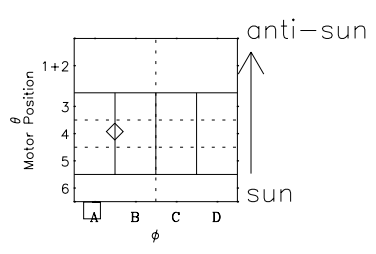

Galileo EPD Real Time Omni Spectrum 01032

Software Version: RTSPEC_OMNI V 1.20
 Data Production: 18-05-01
 Plot Production: Tue Sep 18 01:22:23 2001
 Color File: wondr3
 Geofactor File: 1.1

◇ = Jupiter look direction
 □ = Corotation look direction