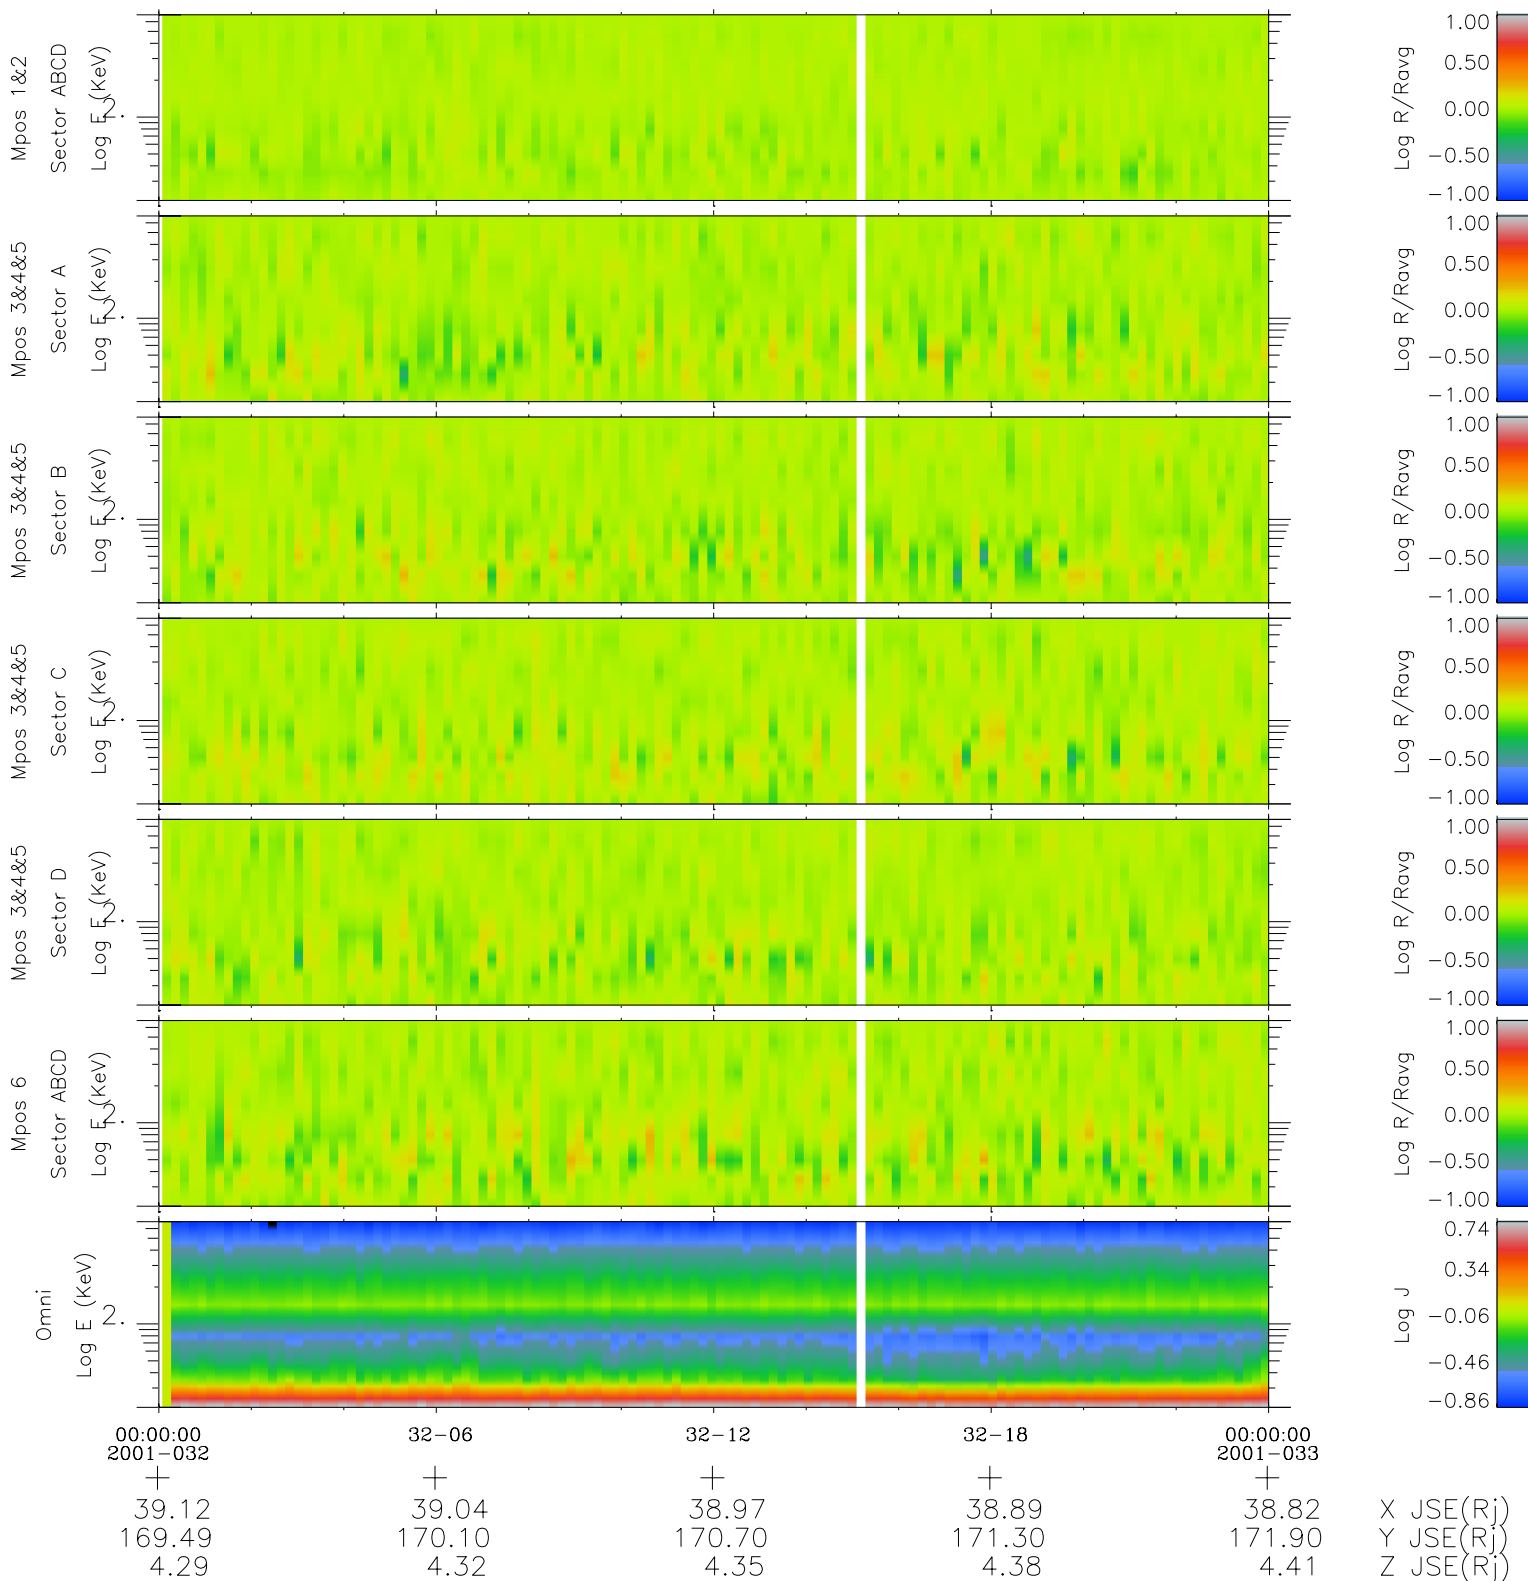

Galileo EPD Real Time R6 Electrons Spectra 01032

Software Version: RTSPEC_R6 V 1.20
 Data Production: 18-05-01
 Plot Production: Tue Sep 18 01:22:17 2001
 Color File: wondr3
 Geofactor File: 1.1

- ◇ = Jupiter look direction
- = Corotation look direction