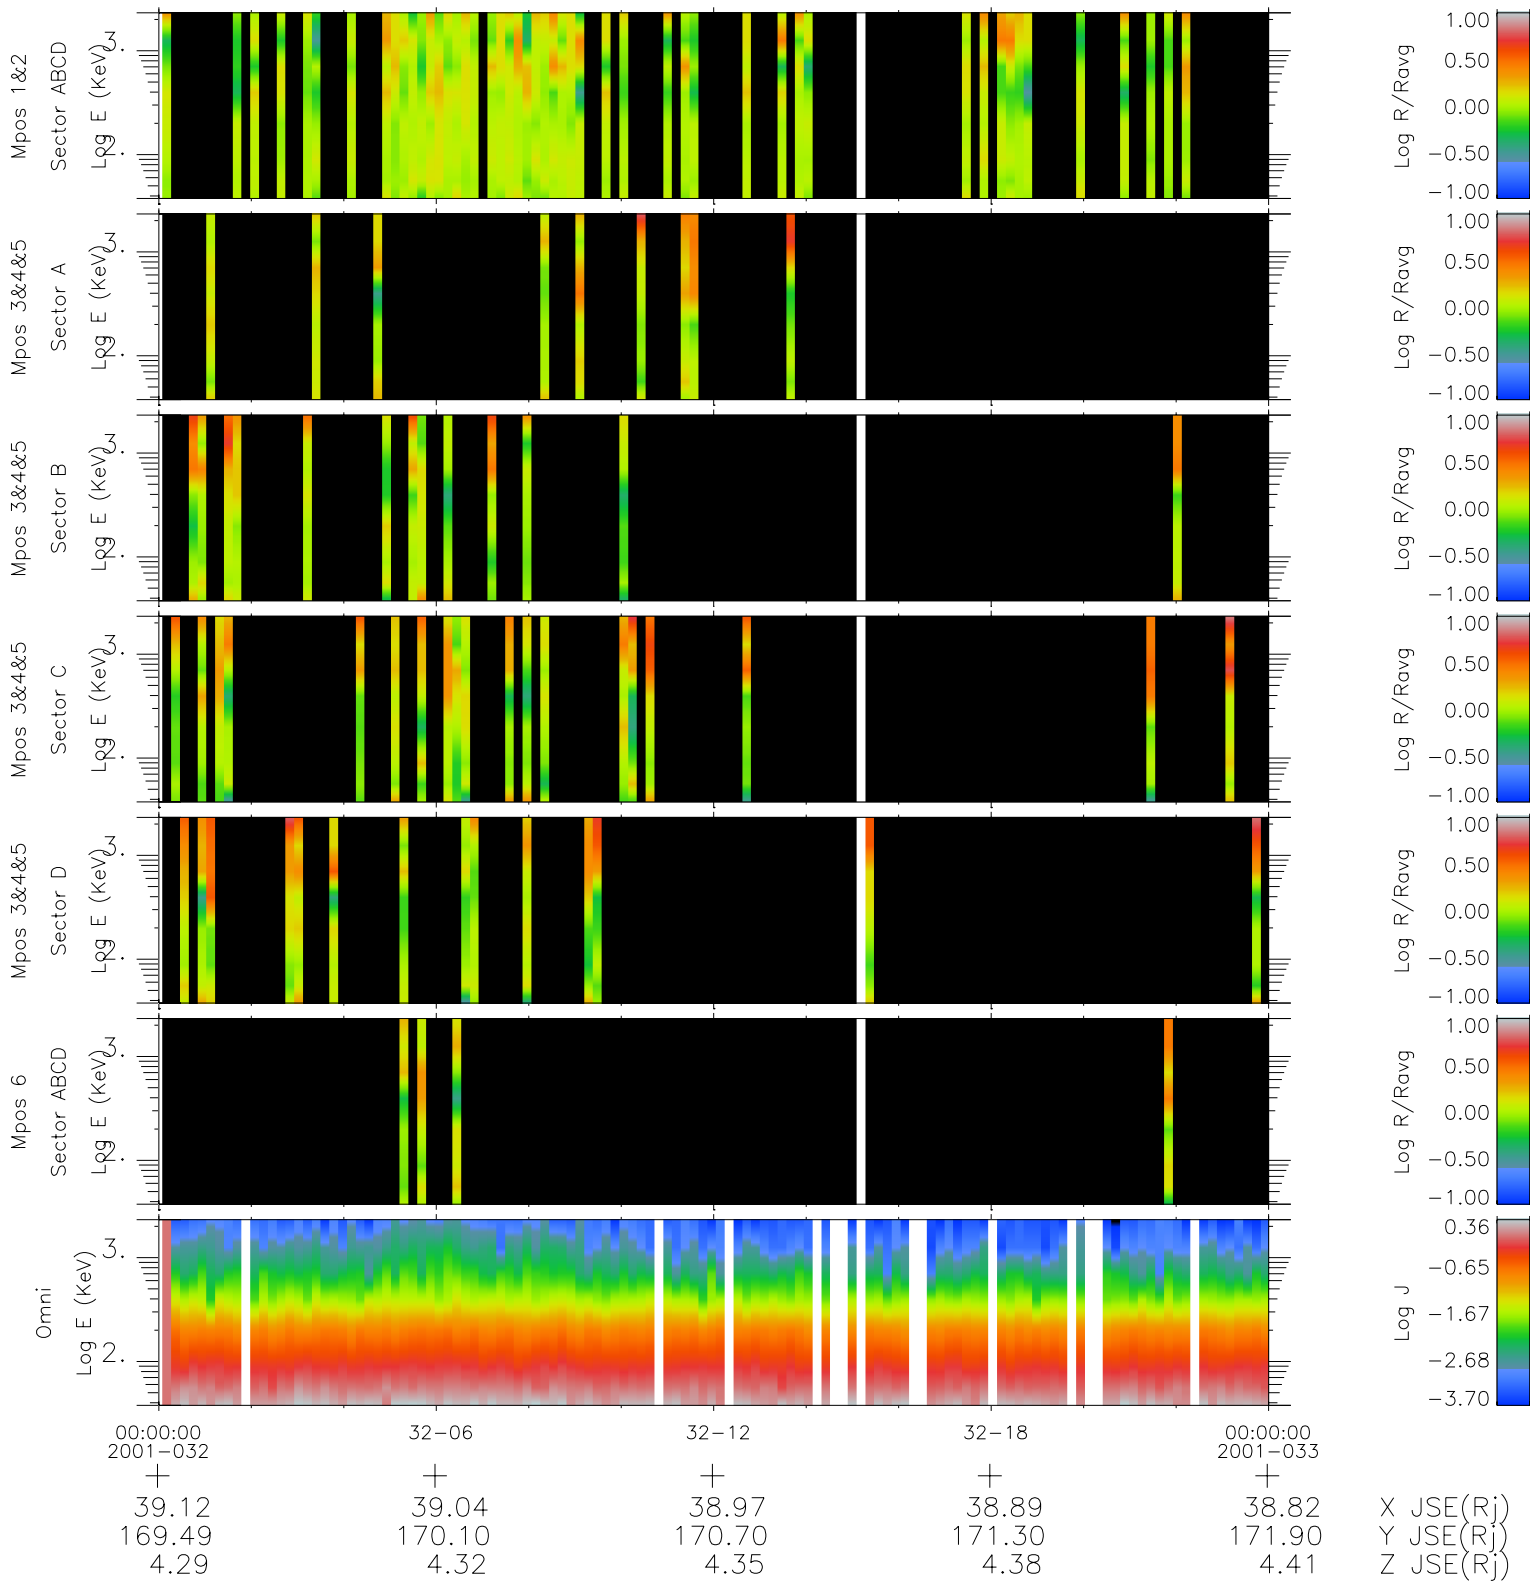

Galileo EPD Real Time R6 Ions Spectra 01032

Software Version: RTSPEC_R6 V 1.20
 Data Production: 18-05-01
 Plot Production: Tue Sep 18 01:22:11 2001
 Color File: wondr3
 Geofactor File: 1.1

- ◇ = Jupiter look direction
- ◻ = Corotation look direction