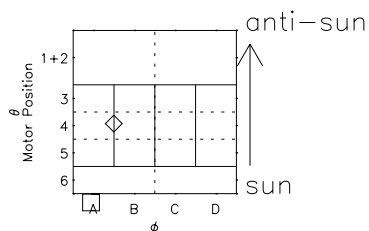

Galileo EPD Real Time R6 Ions Spectra 01032

Software Version: RTSPEC_R6 V 1.20
 Data Production: 18-05-01
 Plot Production: Tue Sep 18 01:22:11 2001
 Color File: wondr3
 Geofactor File: 1.1

- ◇ = Jupiter look direction
- ◻ = Corotation look direction