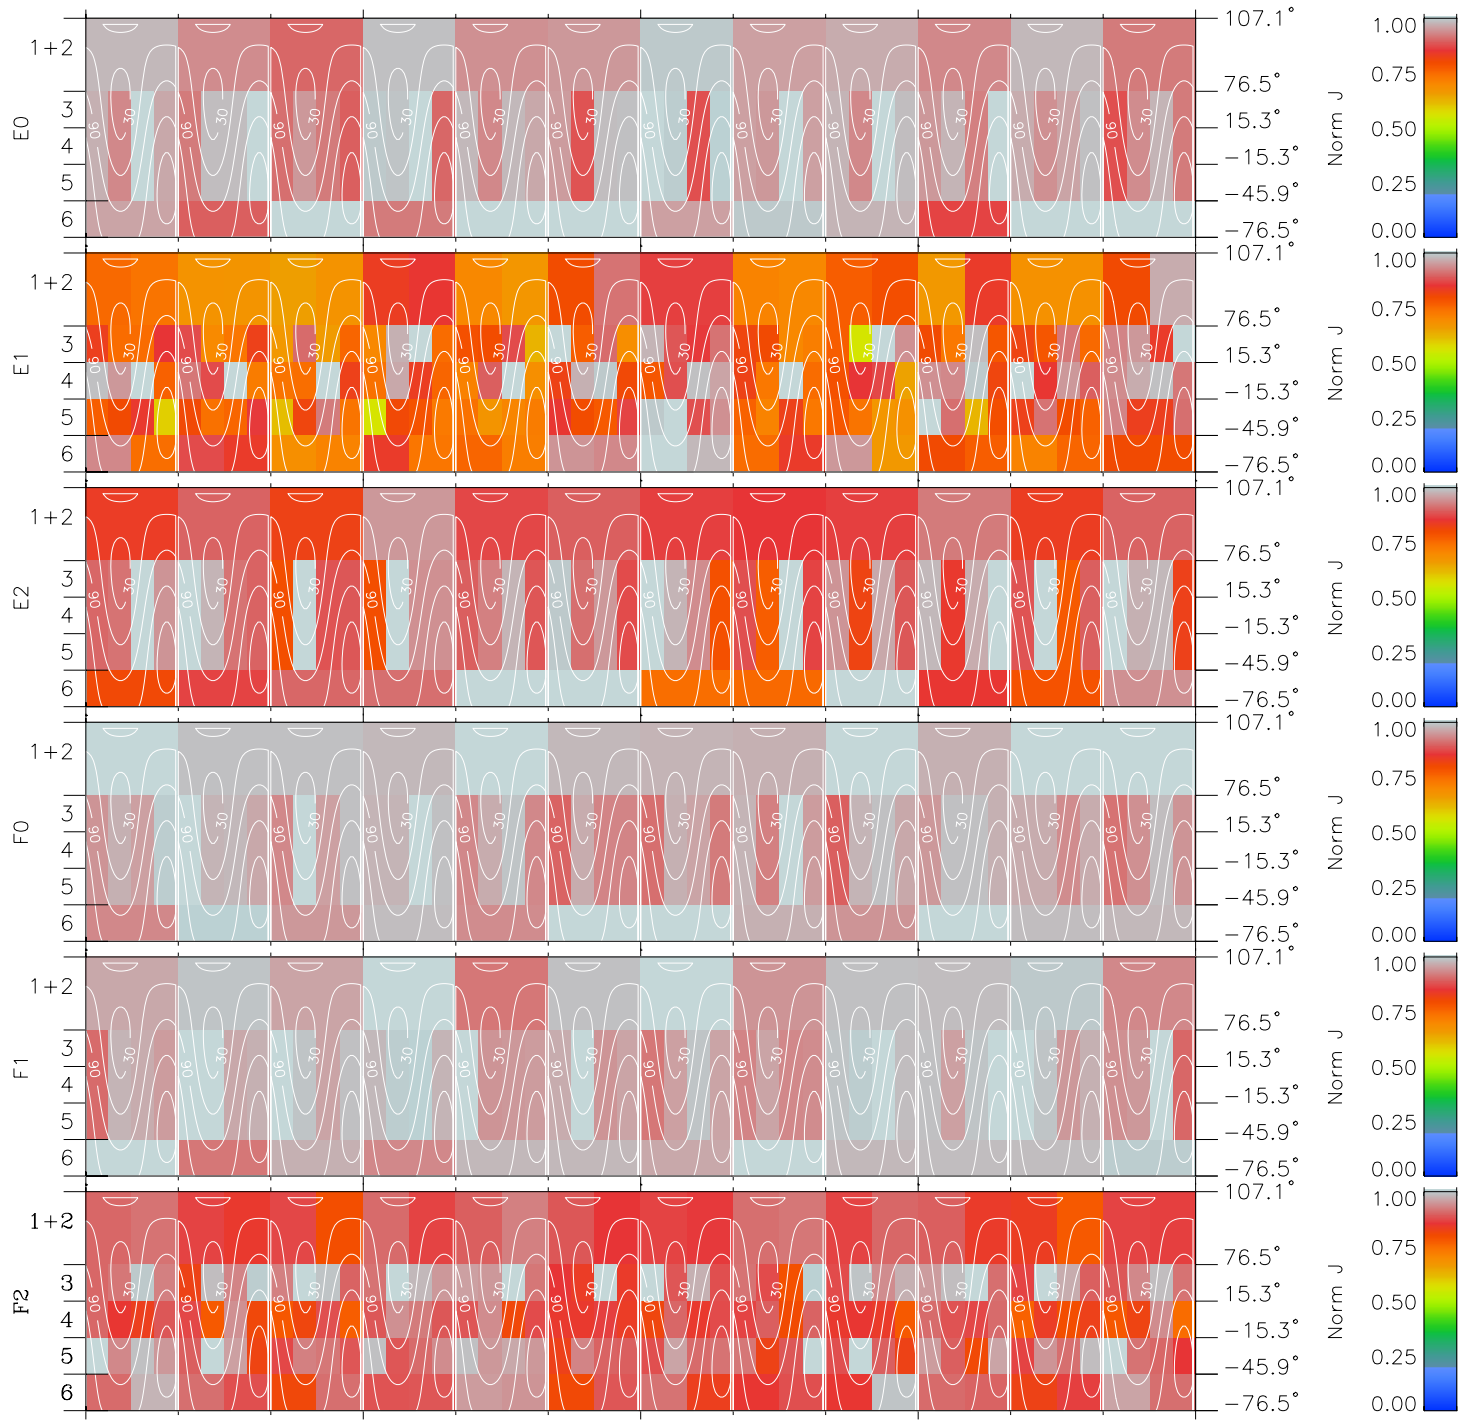

Galileo EPD Real Time All-Sky Anisotropies 01032

Software Version: RTSKY_NORM V 1.20
 Data Production: 18-05-01
 Plot Production: Tue Sep 18 01:23:04 2001
 Color File: wondr3
 Geofactor File: 1.1

00:00:00 2001-032	32-06	32-12	32-18	00:00:00 2001-033	
+	+	+	+	+	X JSE(R _j)
39.12	39.04	38.97	38.89	38.82	Y JSE(R _j)
169.49	170.10	170.70	171.30	171.90	Z JSE(R _j)
4.29	4.32	4.35	4.38	4.41	

- ◇ = Jupiter look direction
- = Corotation look direction