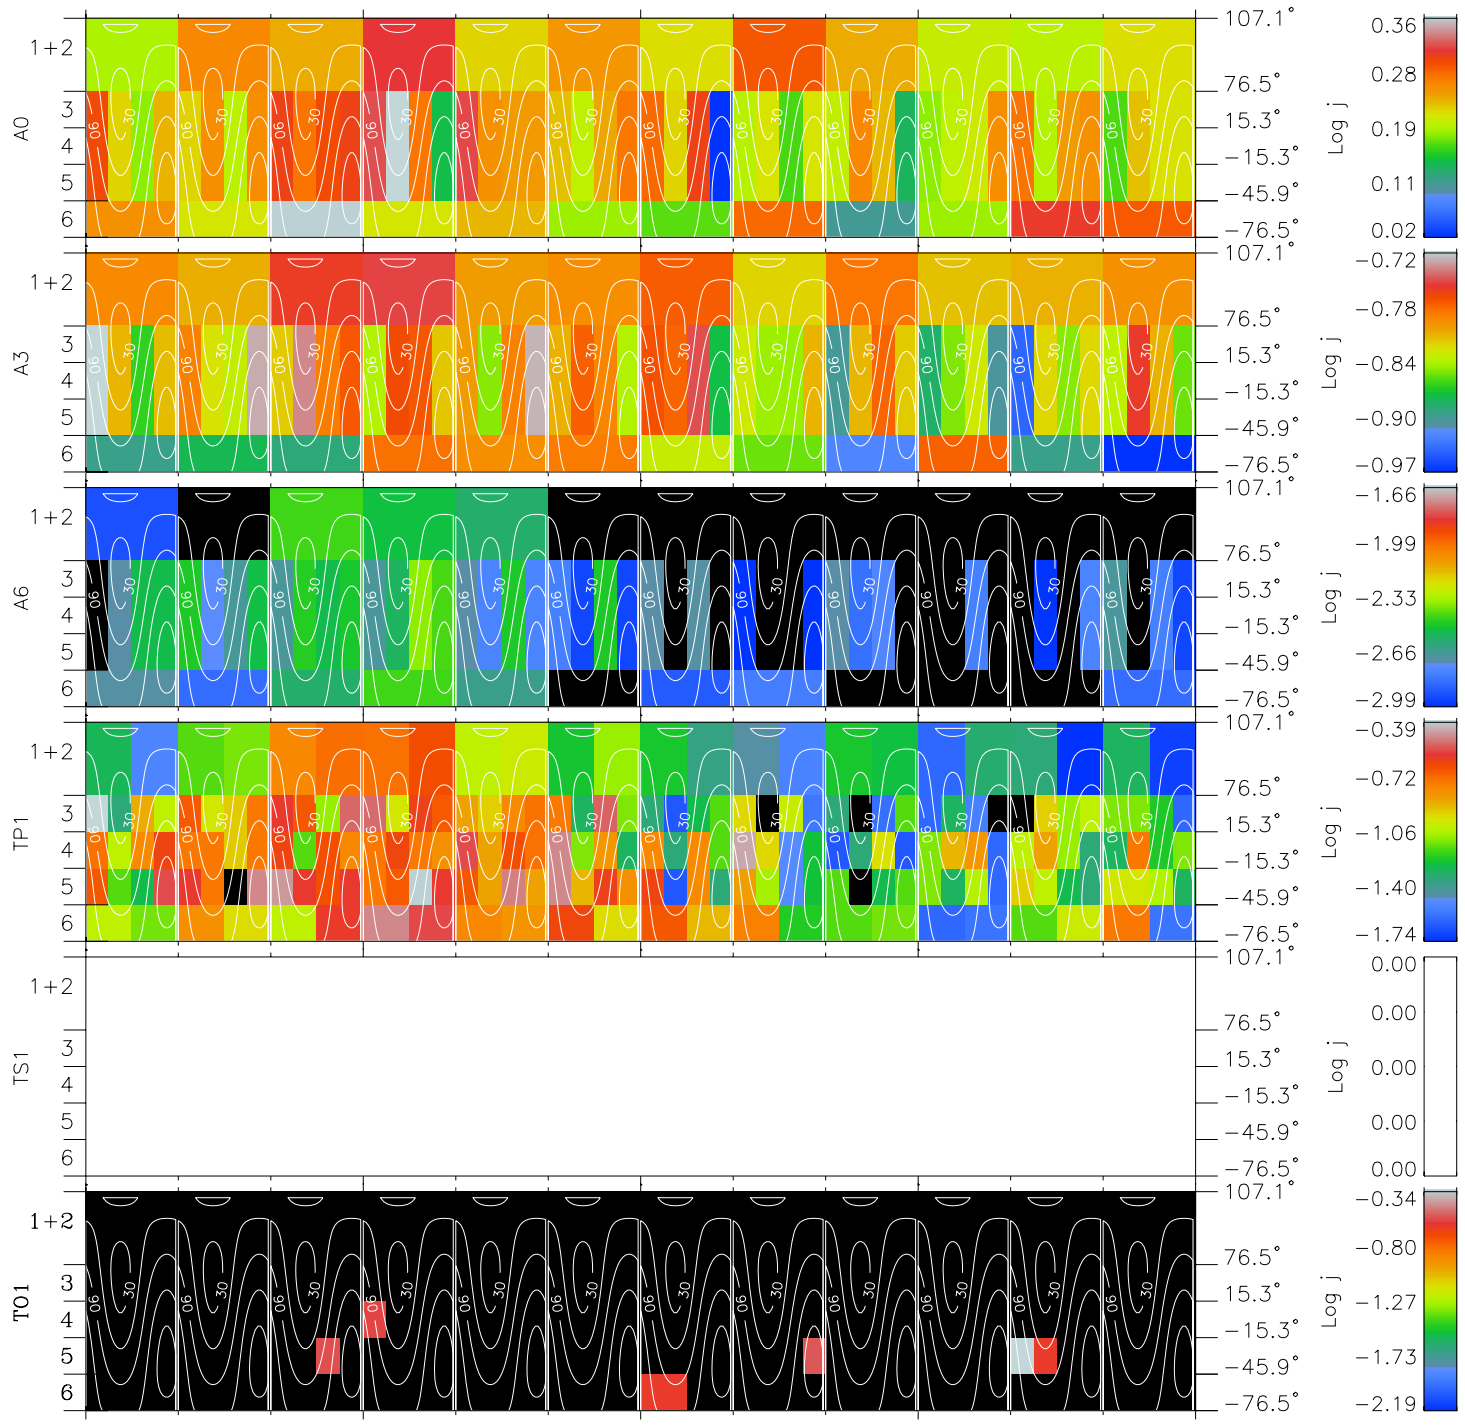

Galileo EPD Real Time All-Sky Anisotropies 01032

Software Version: RTSKY_FLUX V 1.20
 Data Production: 18-05-01
 Plot Production: Tue Sep 18 01:22:44 2001
 Color File: wondr3
 Geofactor File: 1.1

00:00:00 2001-032	32-06	32-12	32-18	00:00:00 2001-033	
+	+	+	+	+	X JSE(R _j)
39.12	39.04	38.97	38.89	38.82	Y JSE(R _j)
169.49	170.10	170.70	171.30	171.90	Z JSE(R _j)
4.29	4.32	4.35	4.38	4.41	

- ◇ = Jupiter look direction
- = Corotation look direction