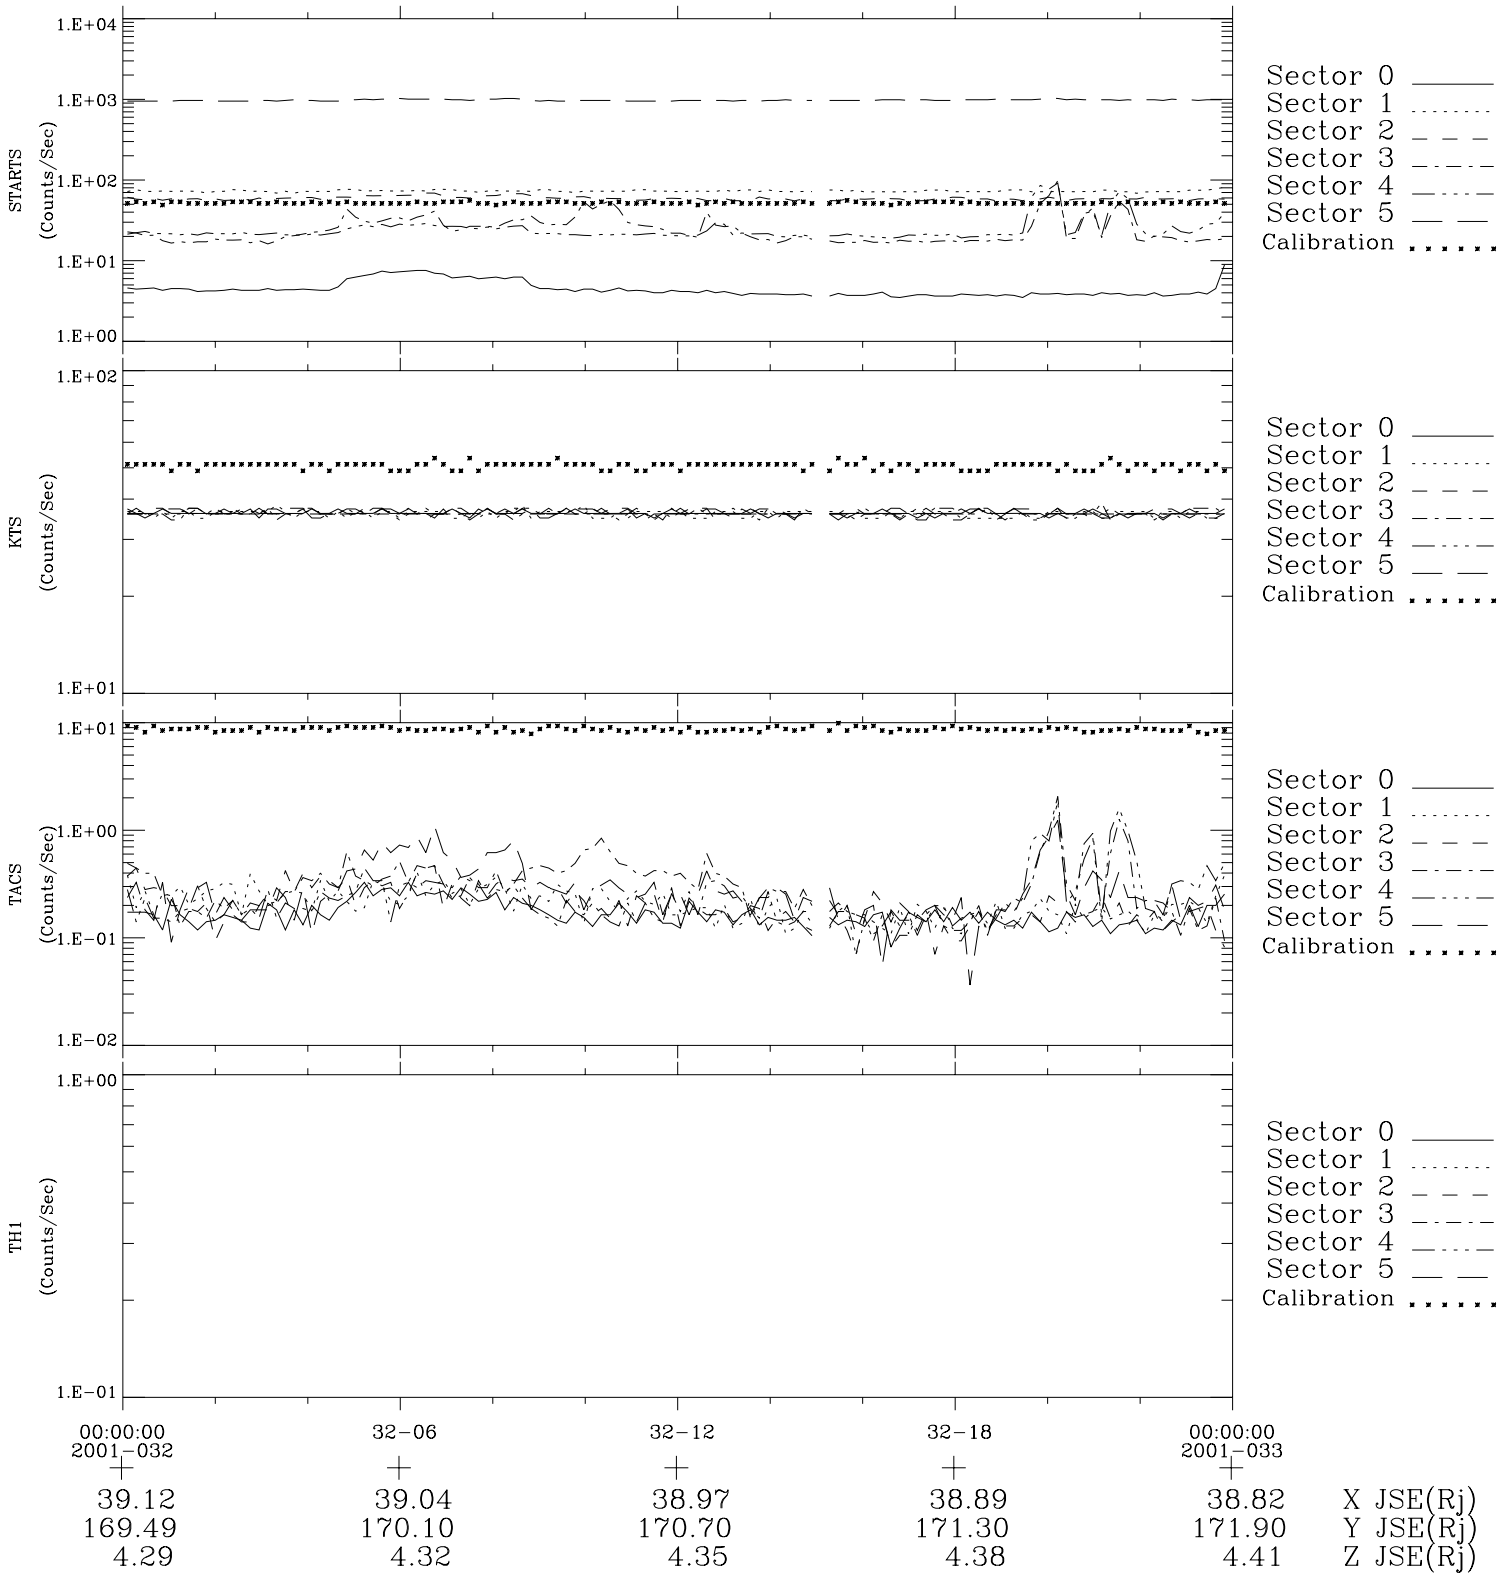

Galileo EPD Real-Time Six-Sector 01032

Software Version: RTLINE_R6 V 1.20
Data Production: 18-05-01
Plot Production: Tue Sep 18 01:24:18 2001

◇ = Jupiter look direction
□ = Corotation look direction