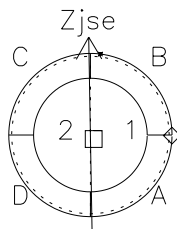

Galileo EPD Real-Time Six-Sector 01032

Software Version: RTLINE_R6 V 1.20
Data Production: 18-05-01
Plot Production: Tue Sep 18 01:24:18 2001

◇ = Jupiter look direction
□ = Corotation look direction