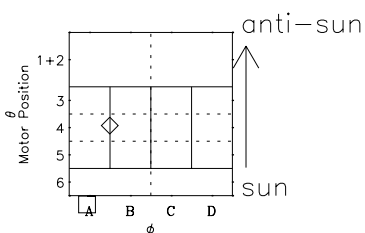

Galileo EPD Real-Time Six-Sector 01032

Software Version: RTLINE_R6 V 1.20
Data Production: 18-05-01
Plot Production: Tue Sep 18 01:24:18 2001

◇ = Jupiter look direction
□ = Corotation look direction