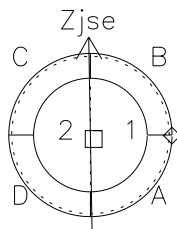

# Galileo EPD Real-Time Six-Sector 01032

Software Version: RTLINE\_R6 V 1.20  
Data Production: 18-05-01  
Plot Production: Tue Sep 18 01:24:17 2001

◇ = Jupiter look direction  
□ = Corotation look direction