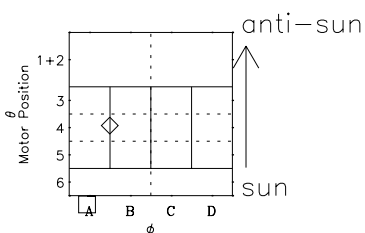

# Galileo EPD Real-Time Six-Sector 01032

Software Version: RTLINE\_R6 V 1.20  
Data Production: 18-05-01  
Plot Production: Tue Sep 18 01:24:17 2001

◇ = Jupiter look direction  
□ = Corotation look direction