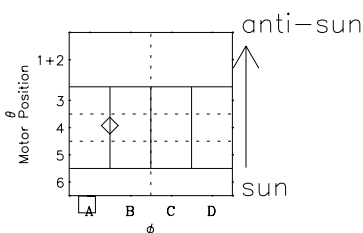

Galileo EPD Real-Time Six-Sector 01032

Software Version: RTLINE_R6 V 1.20
Data Production: 18-05-01
Plot Production: Tue Sep 18 01:24:16 2001

◇ = Jupiter look direction
□ = Corotation look direction