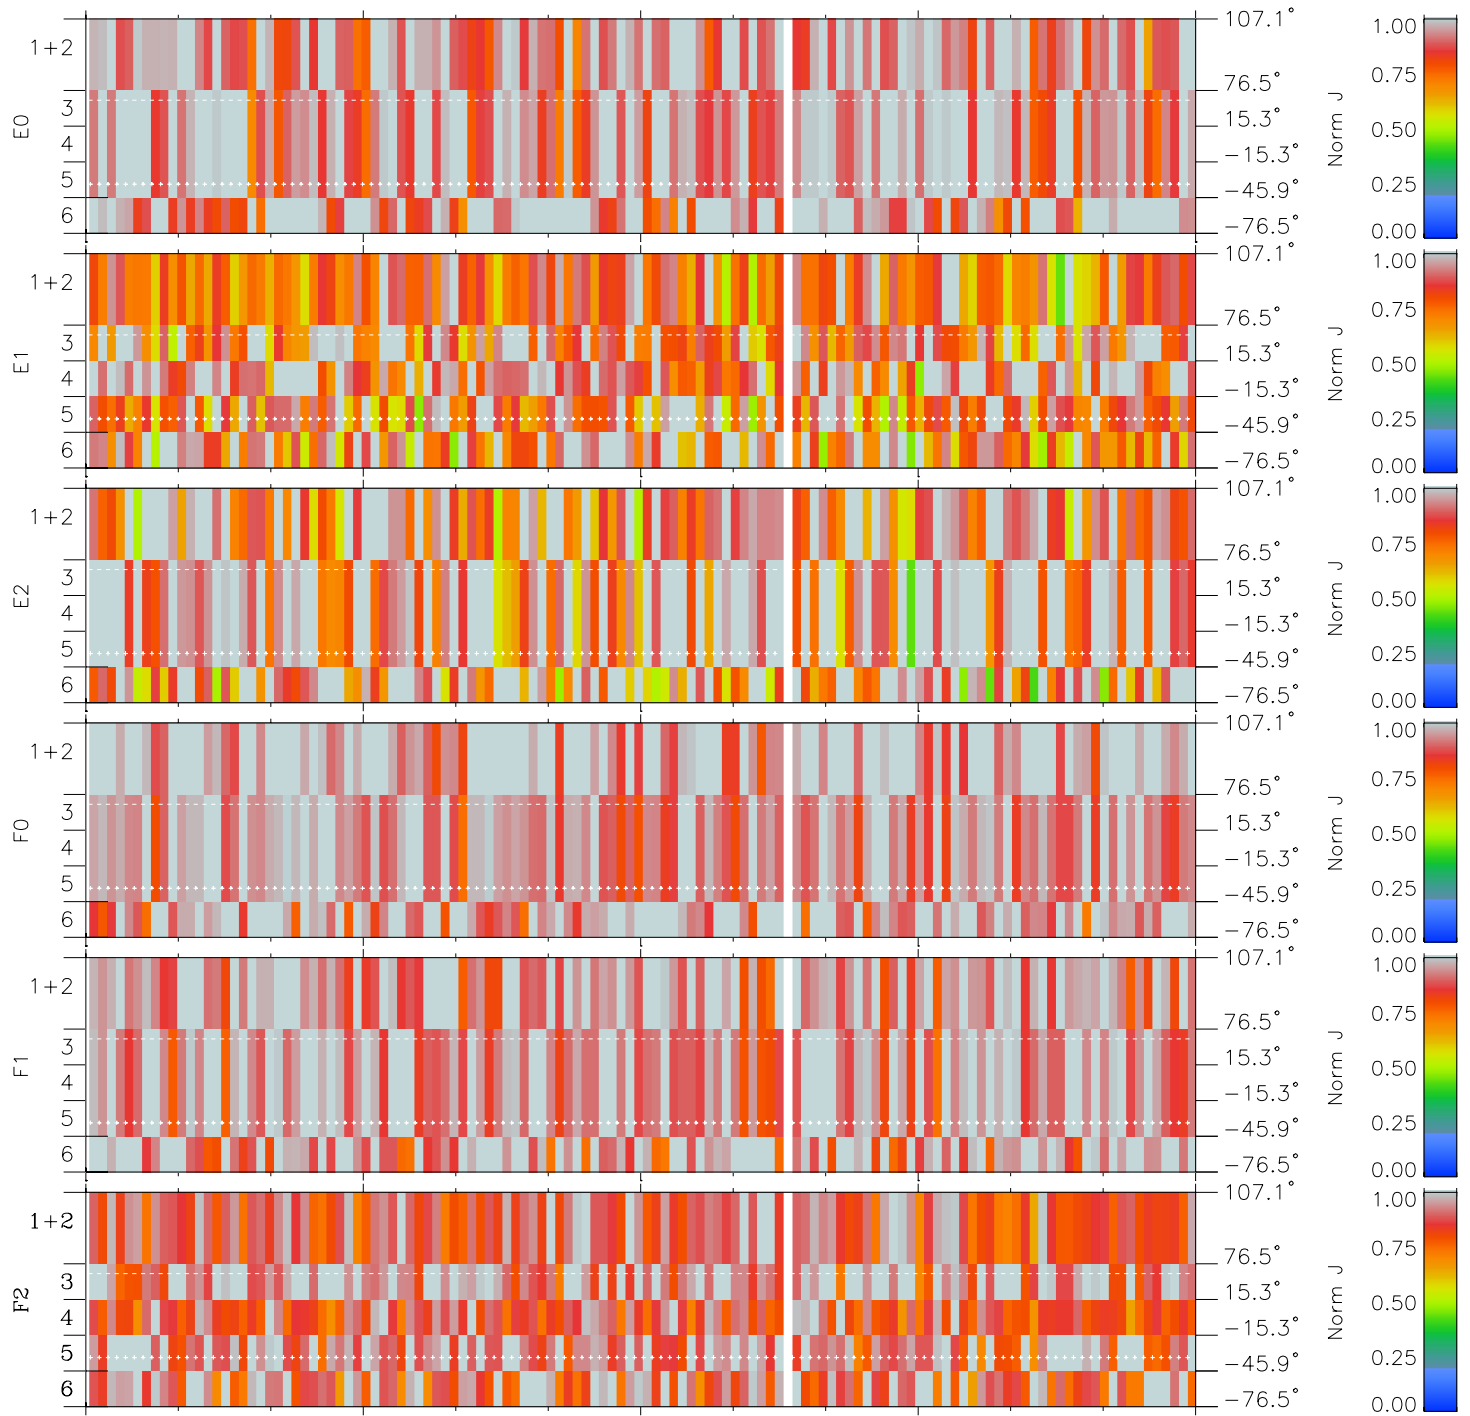

# Galileo EPD Real Elevation Anisotropies 01032

Software Version: RTELEV\_NORM V 1.20  
Data Production: 18-05-01  
Plot Production: Tue Sep 18 01:23:36 2001  
Color File: wondr3  
Geofactor File: 1.1

00:00:00 2001-032	32-06	32-12	32-18	00:00:00 2001-033	
+	+	+	+	+	X JSE(R <sub>j</sub> )
39.12	39.04	38.97	38.89	38.82	Y JSE(R <sub>j</sub> )
169.49	170.10	170.70	171.30	171.90	Z JSE(R <sub>j</sub> )
4.29	4.32	4.35	4.38	4.41	

- ◇ = Jupiter look direction
- = Corotation look direction