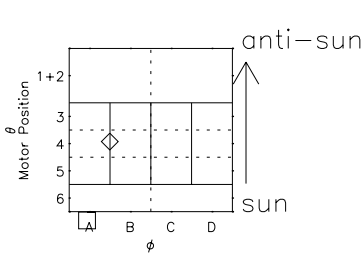

# Galileo EPD Real Elevation Anisotropies 01032

Software Version: RTELEV\_NORM V 1.20  
Data Production: 18-05-01  
Plot Production: Tue Sep 18 01:23:36 2001  
Color File: wondr3  
Geofactor File: 1.1

00:00:00 2001-032	32-06	32-12	32-18	00:00:00 2001-033	
+	+	+	+	+	X JSE(R <sub>j</sub> )
39.12	39.04	38.97	38.89	38.82	Y JSE(R <sub>j</sub> )
169.49	170.10	170.70	171.30	171.90	Z JSE(R <sub>j</sub> )
4.29	4.32	4.35	4.38	4.41	

- ◇ = Jupiter look direction
- = Corotation look direction