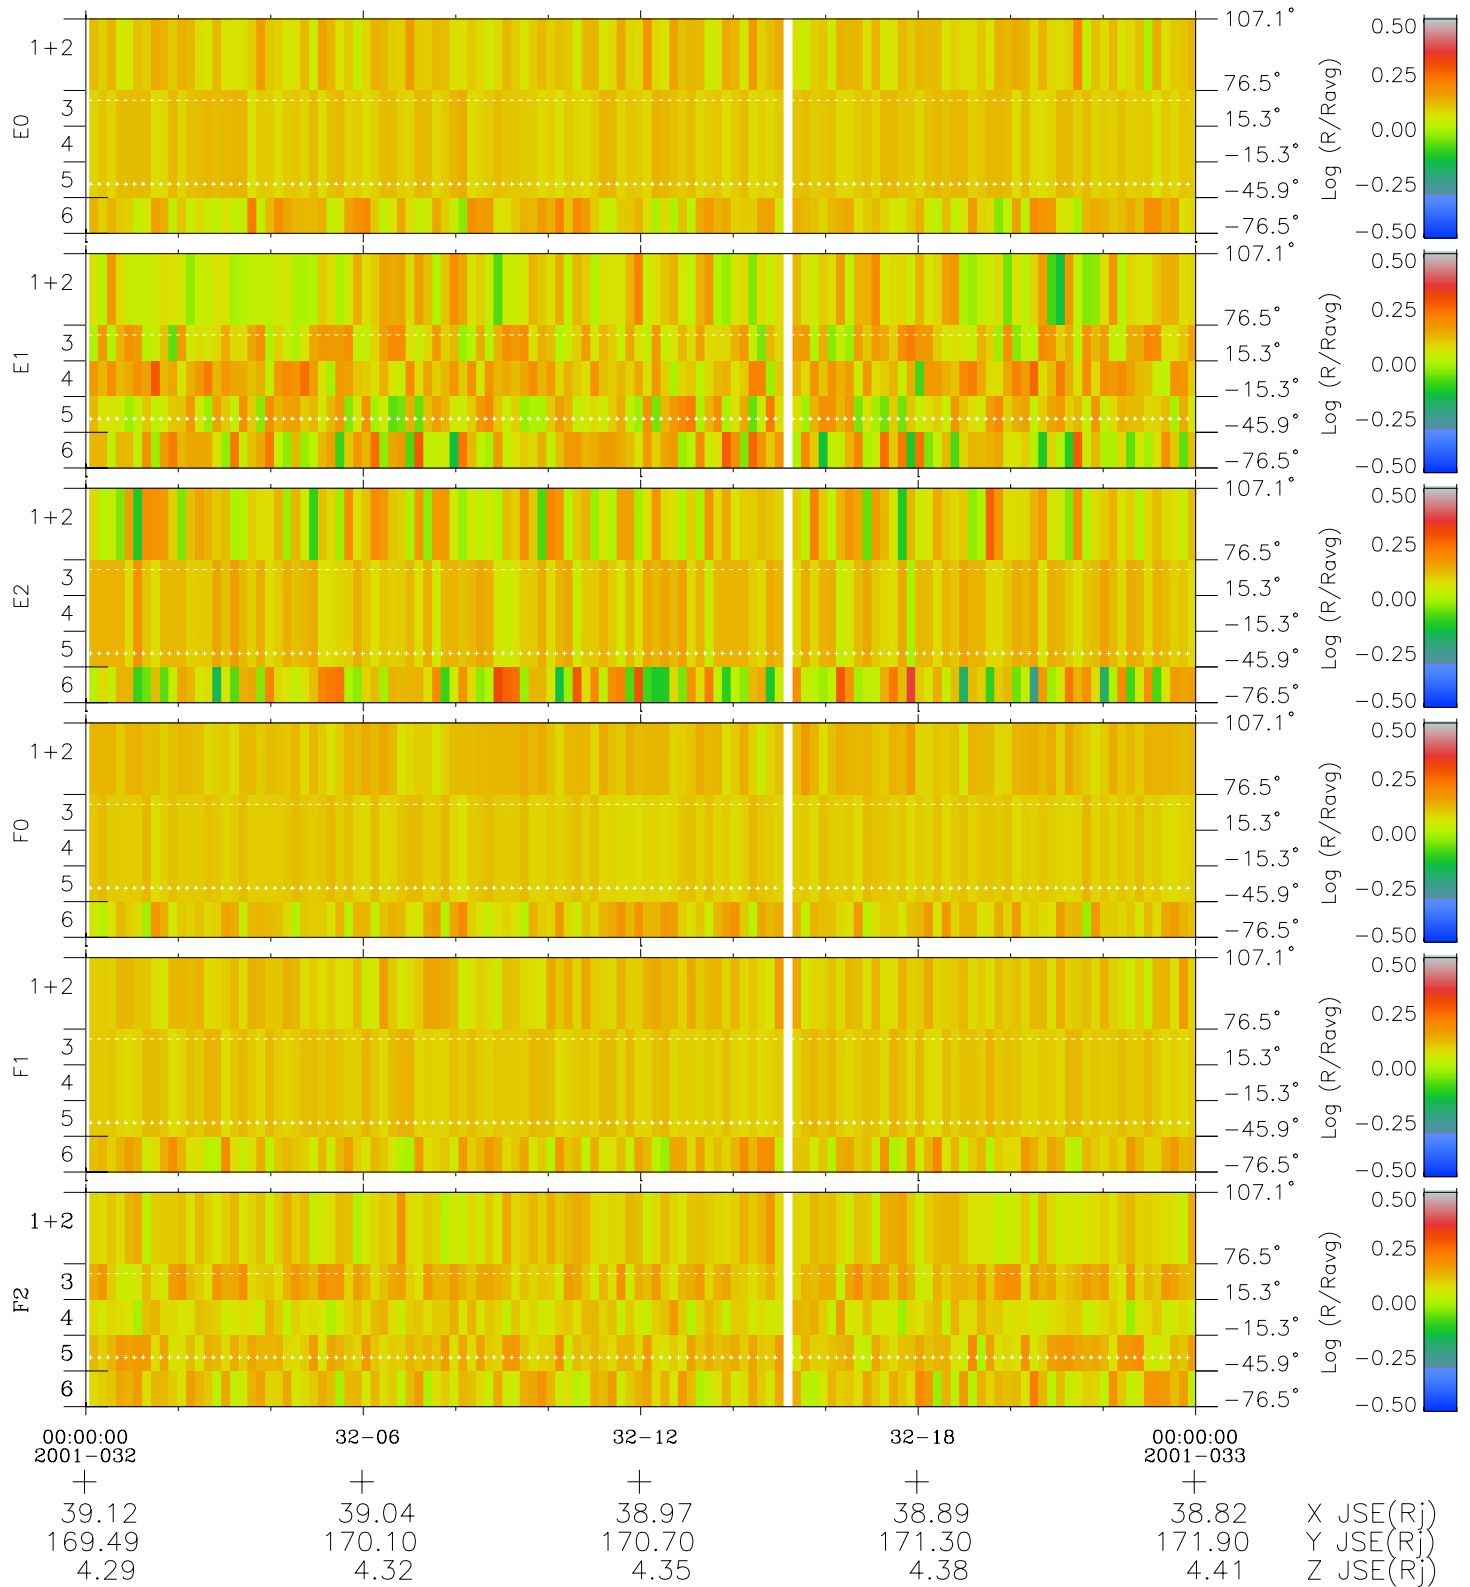

Galileo EPD Real Elevation Anisotropies 01032

Software Version: RTELEV_MEAN V 1.20
 Data Production: 18-05-01
 Plot Production: Tue Sep 18 01:23:15 2001
 Color File: wondr3
 Geofactor File: 1.1

- ◇ = Jupiter look direction
- = Corotation look direction