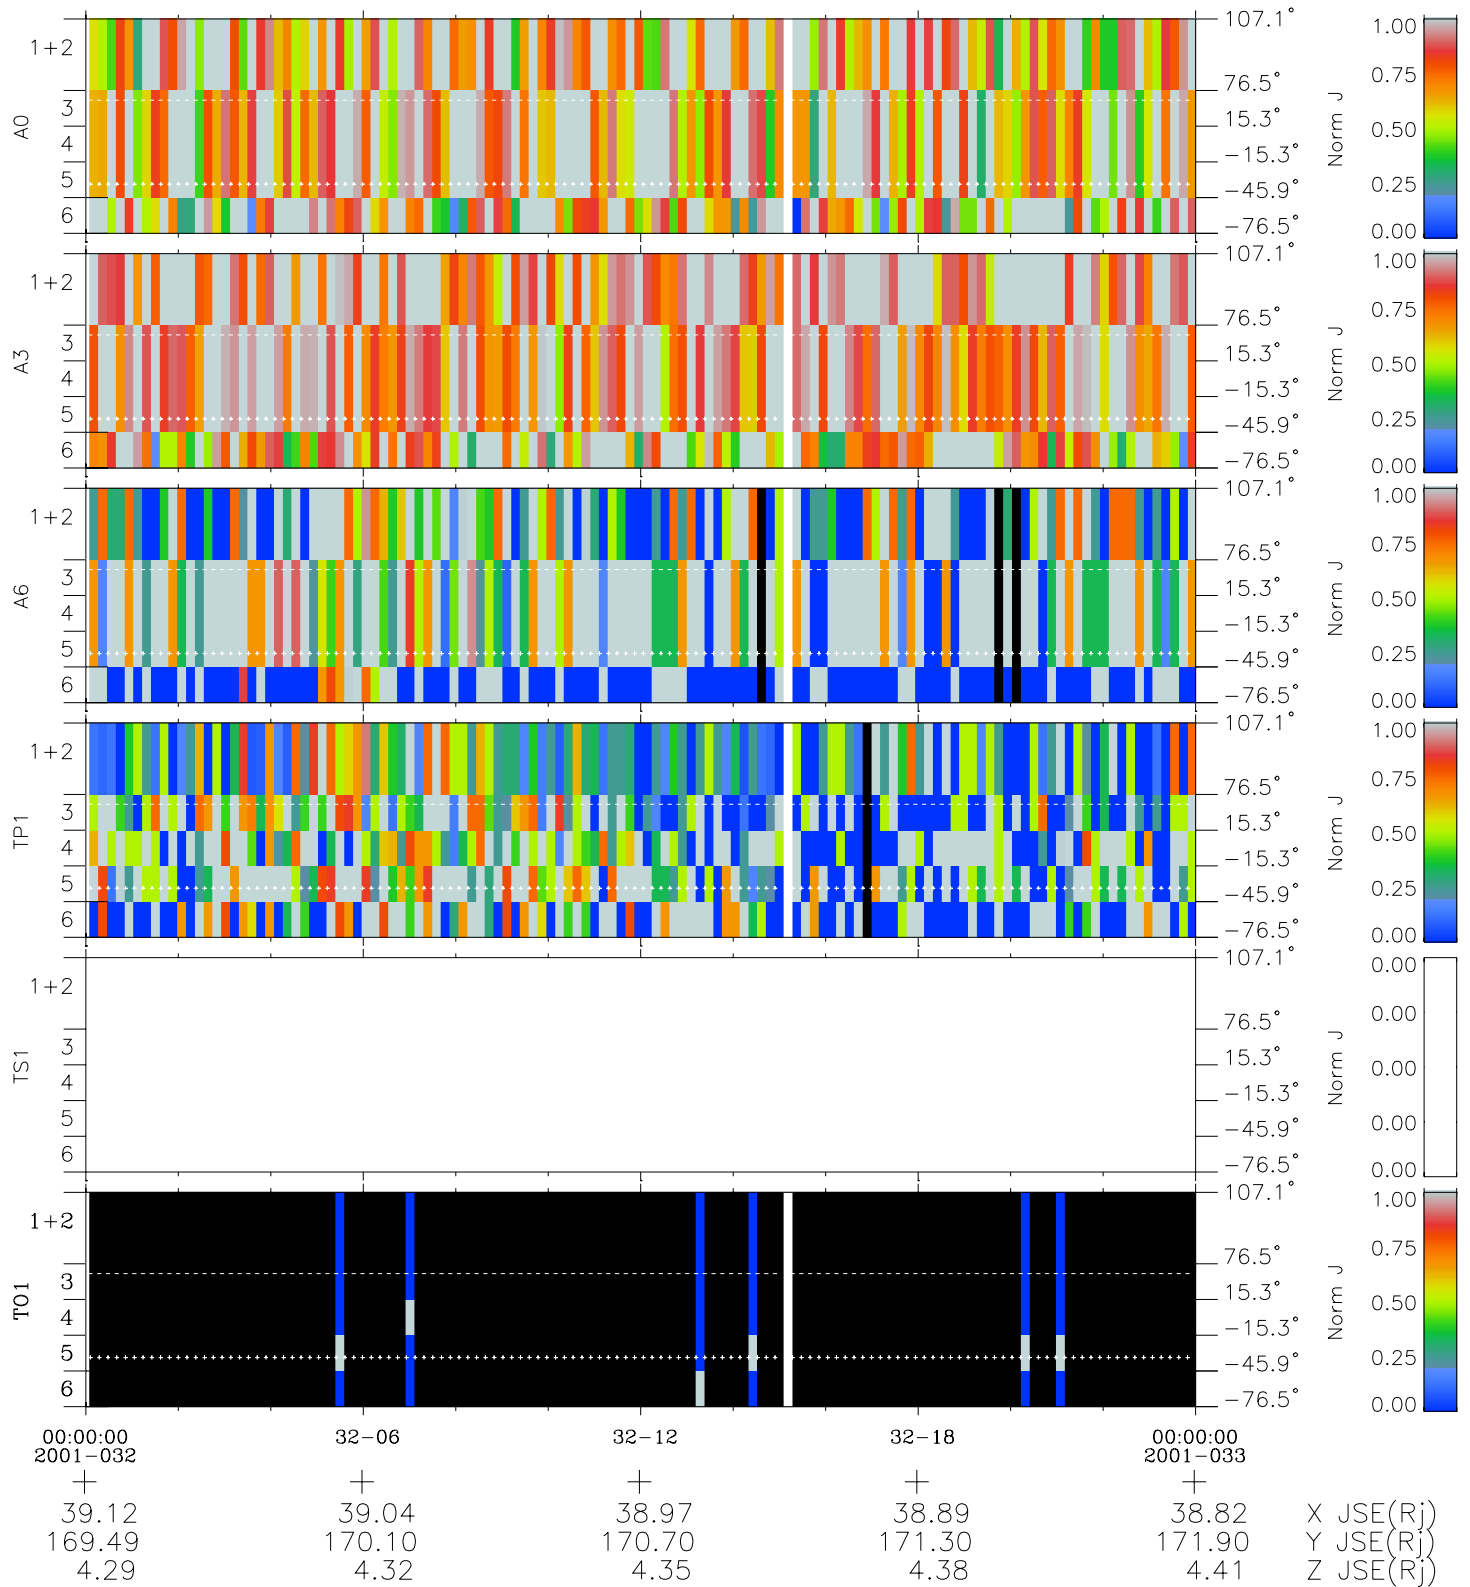

Galileo EPD Real Elevation Anisotropies 01032

Software Version: RTELEV_NORM V 1.20
Data Production: 18-05-01
Plot Production: Tue Sep 18 01:23:31 2001
Color File: wondr3
Geofactor File: 1.1

◇ = Jupiter look direction
□ = Corotation look direction