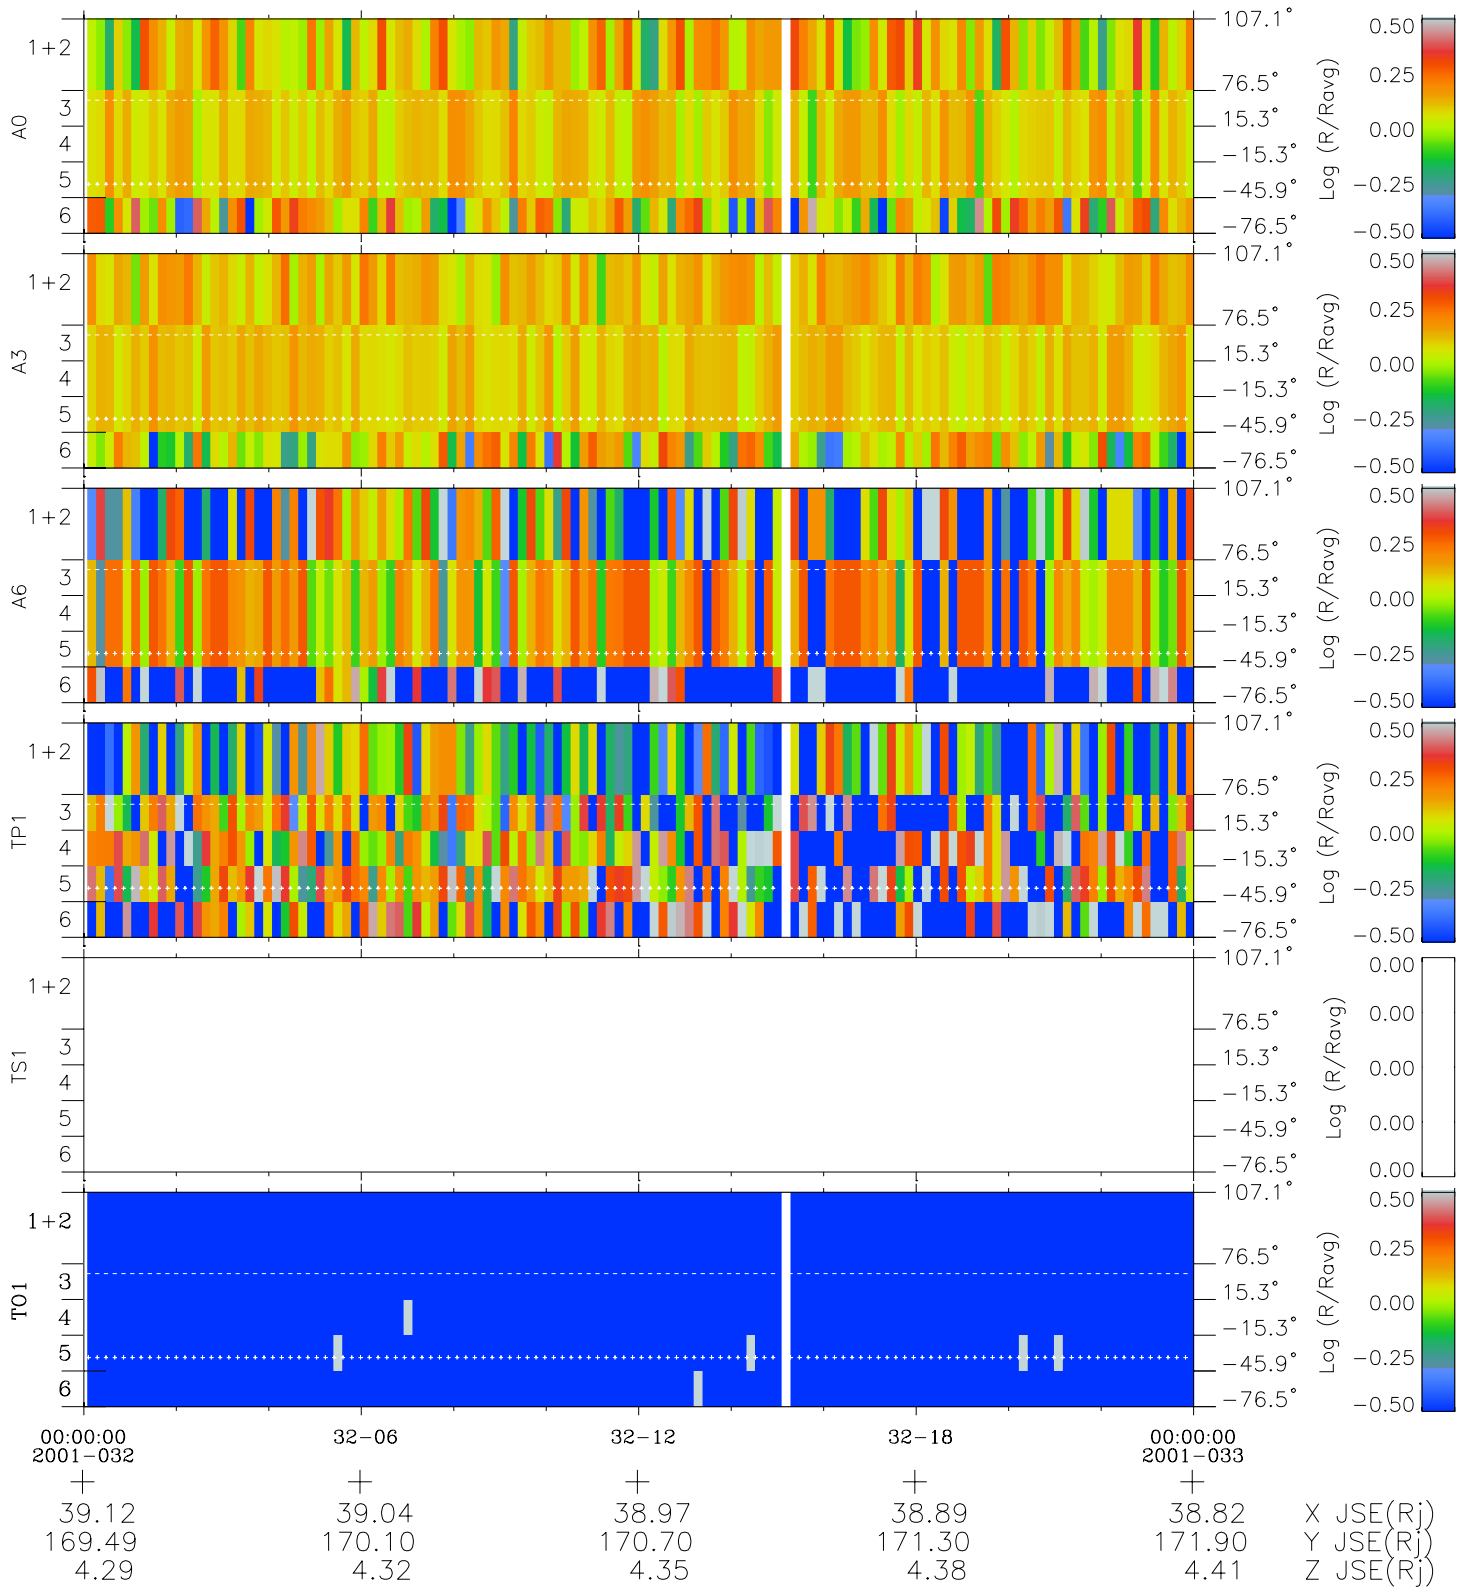

Galileo EPD Real Elevation Anisotropies 01032

Software Version: RTELEV_MEAN V 1.20
 Data Production: 18-05-01
 Plot Production: Tue Sep 18 01:23:10 2001
 Color File: wondr3
 Geofactor File: 1.1

- ◇ = Jupiter look direction
- = Corotation look direction