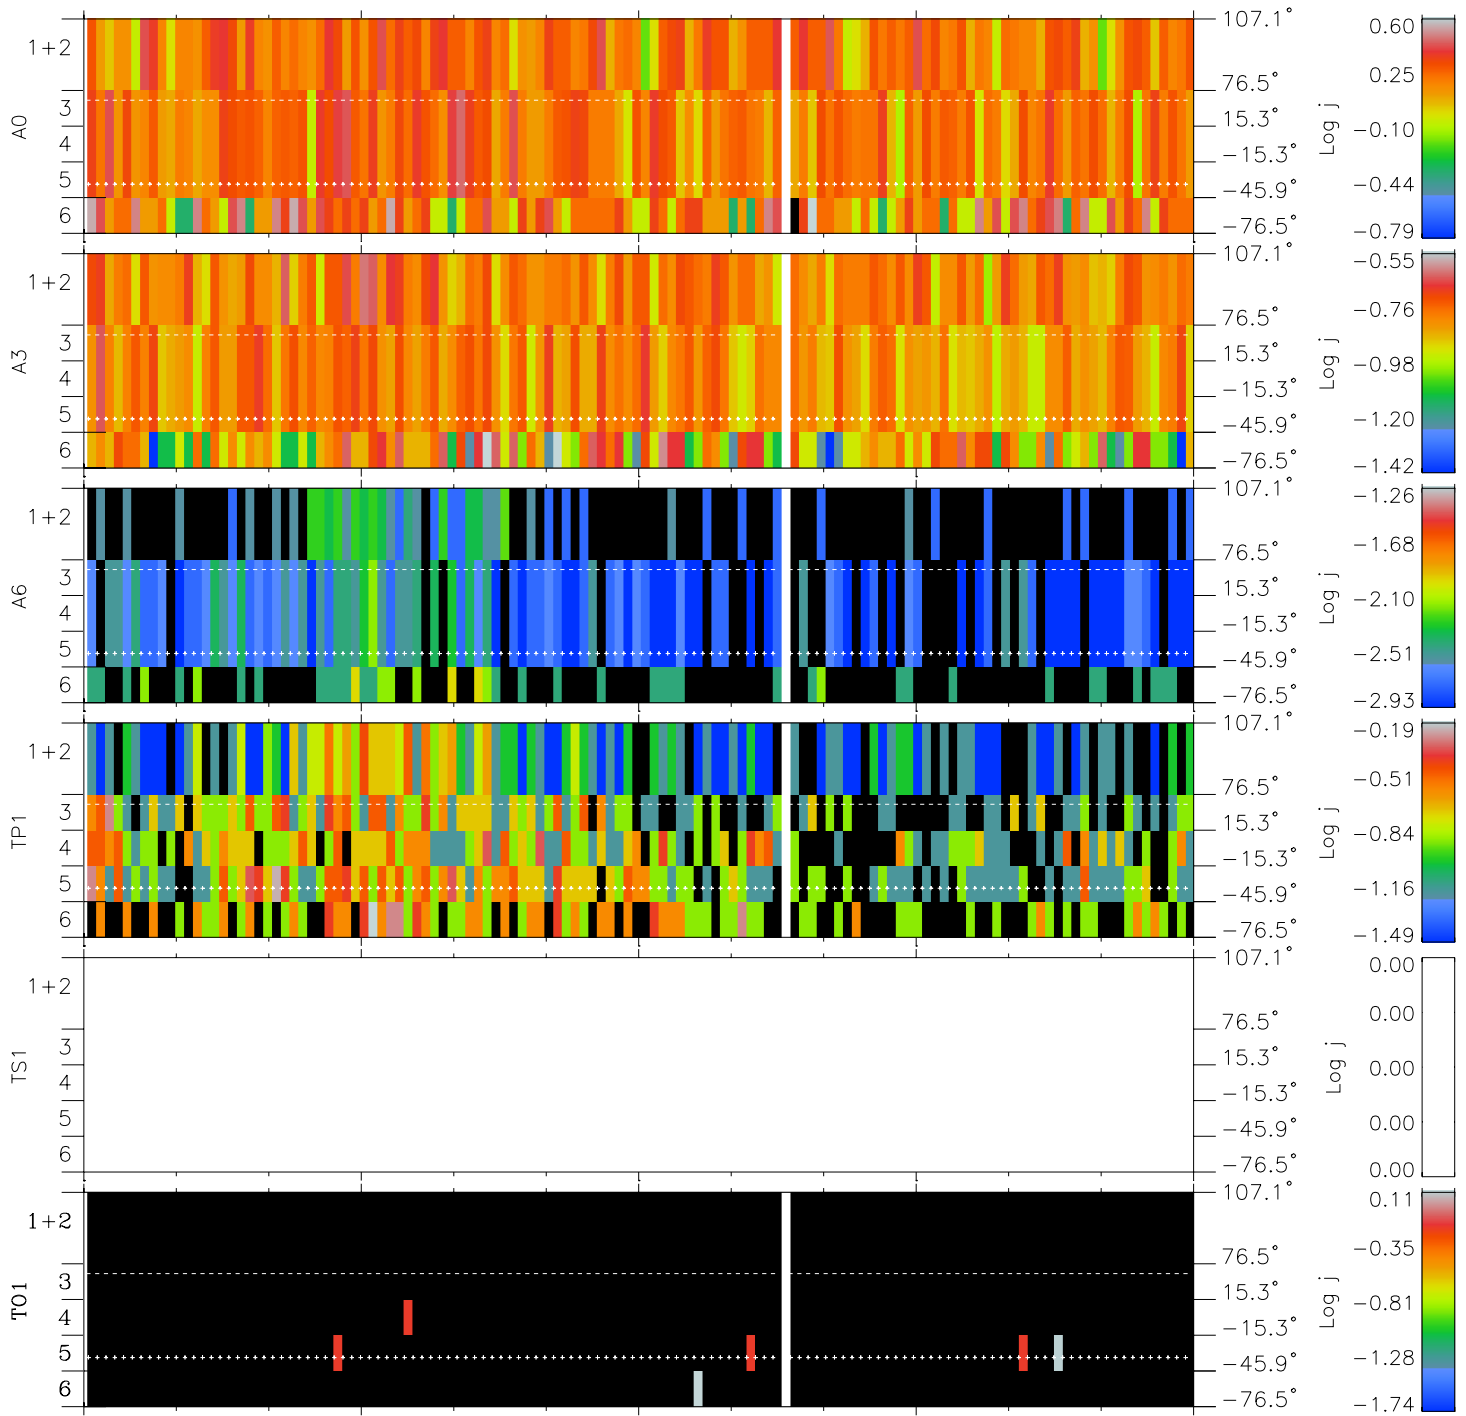

Galileo EPD Real Elevation Anisotropies 01032

Software Version: RTELEV_FLUX V 1.20
Data Production: 18-05-01
Plot Production: Tue Sep 18 01:23:21 2001
Color File: wondr3
Geofactor File: 1.1

00:00:00 2001-032	32-06	32-12	32-18	00:00:00 2001-033	
+	+	+	+	+	X JSE(R _j)
39.12	39.04	38.97	38.89	38.82	Y JSE(R _j)
169.49	170.10	170.70	171.30	171.90	Z JSE(R _j)
4.29	4.32	4.35	4.38	4.41	

- ◇ = Jupiter look direction
- = Corotation look direction