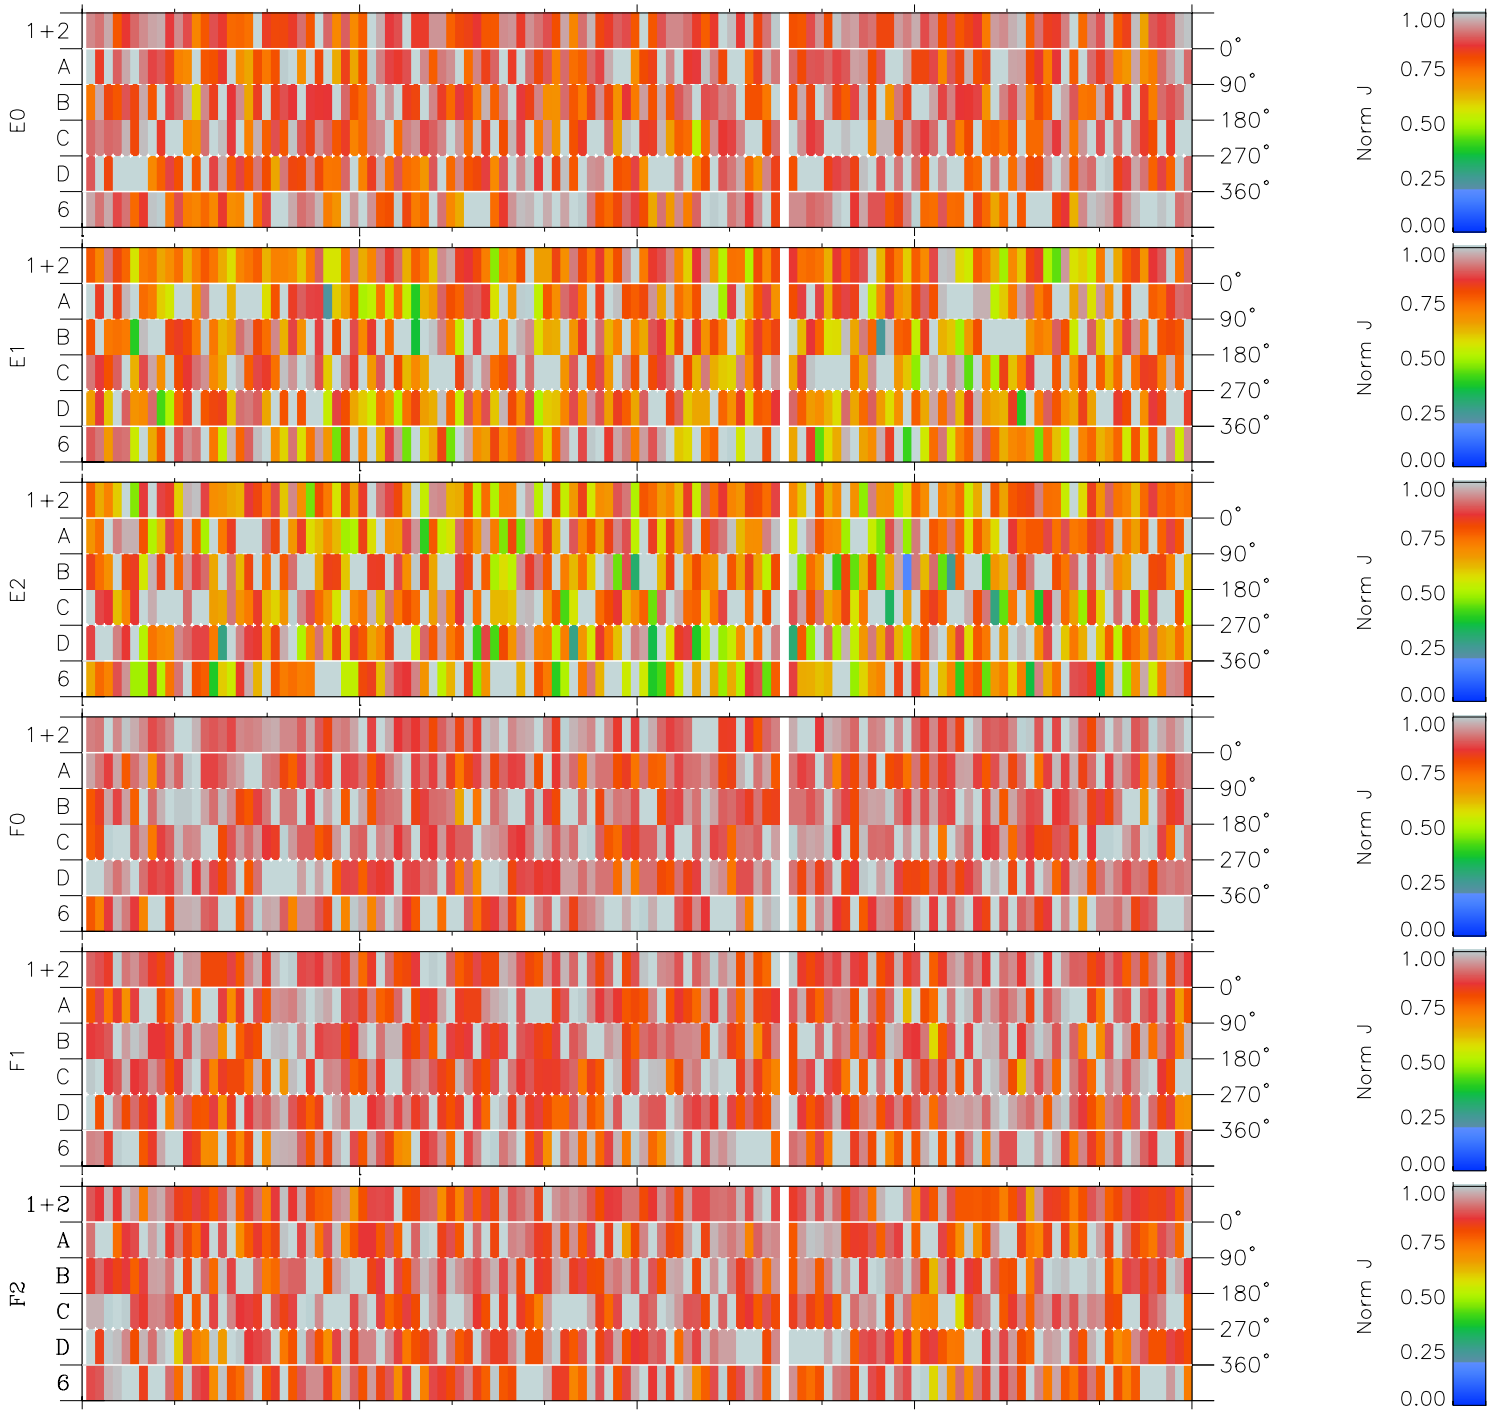

Galileo EPD Real Time Azimuth Anisotropies 01032

Software Version: RTAZIM_NORM V 1.20
 Data Production: 18-05-01
 Plot Production: Tue Sep 18 01:24:05 2001
 Color File: wondr3
 Geofactor File: 1.1

00:00:00 2001-032	32-06	32-12	32-18	00:00:00 2001-033	
+	+	+	+	+	X $JSE(R_j)$
39.12	39.04	38.97	38.89	38.82	Y $JSE(R_j)$
169.49	170.10	170.70	171.30	171.90	Z $JSE(R_j)$
4.29	4.32	4.35	4.38	4.41	

- ◇ = Jupiter look direction
- = Corotation look direction