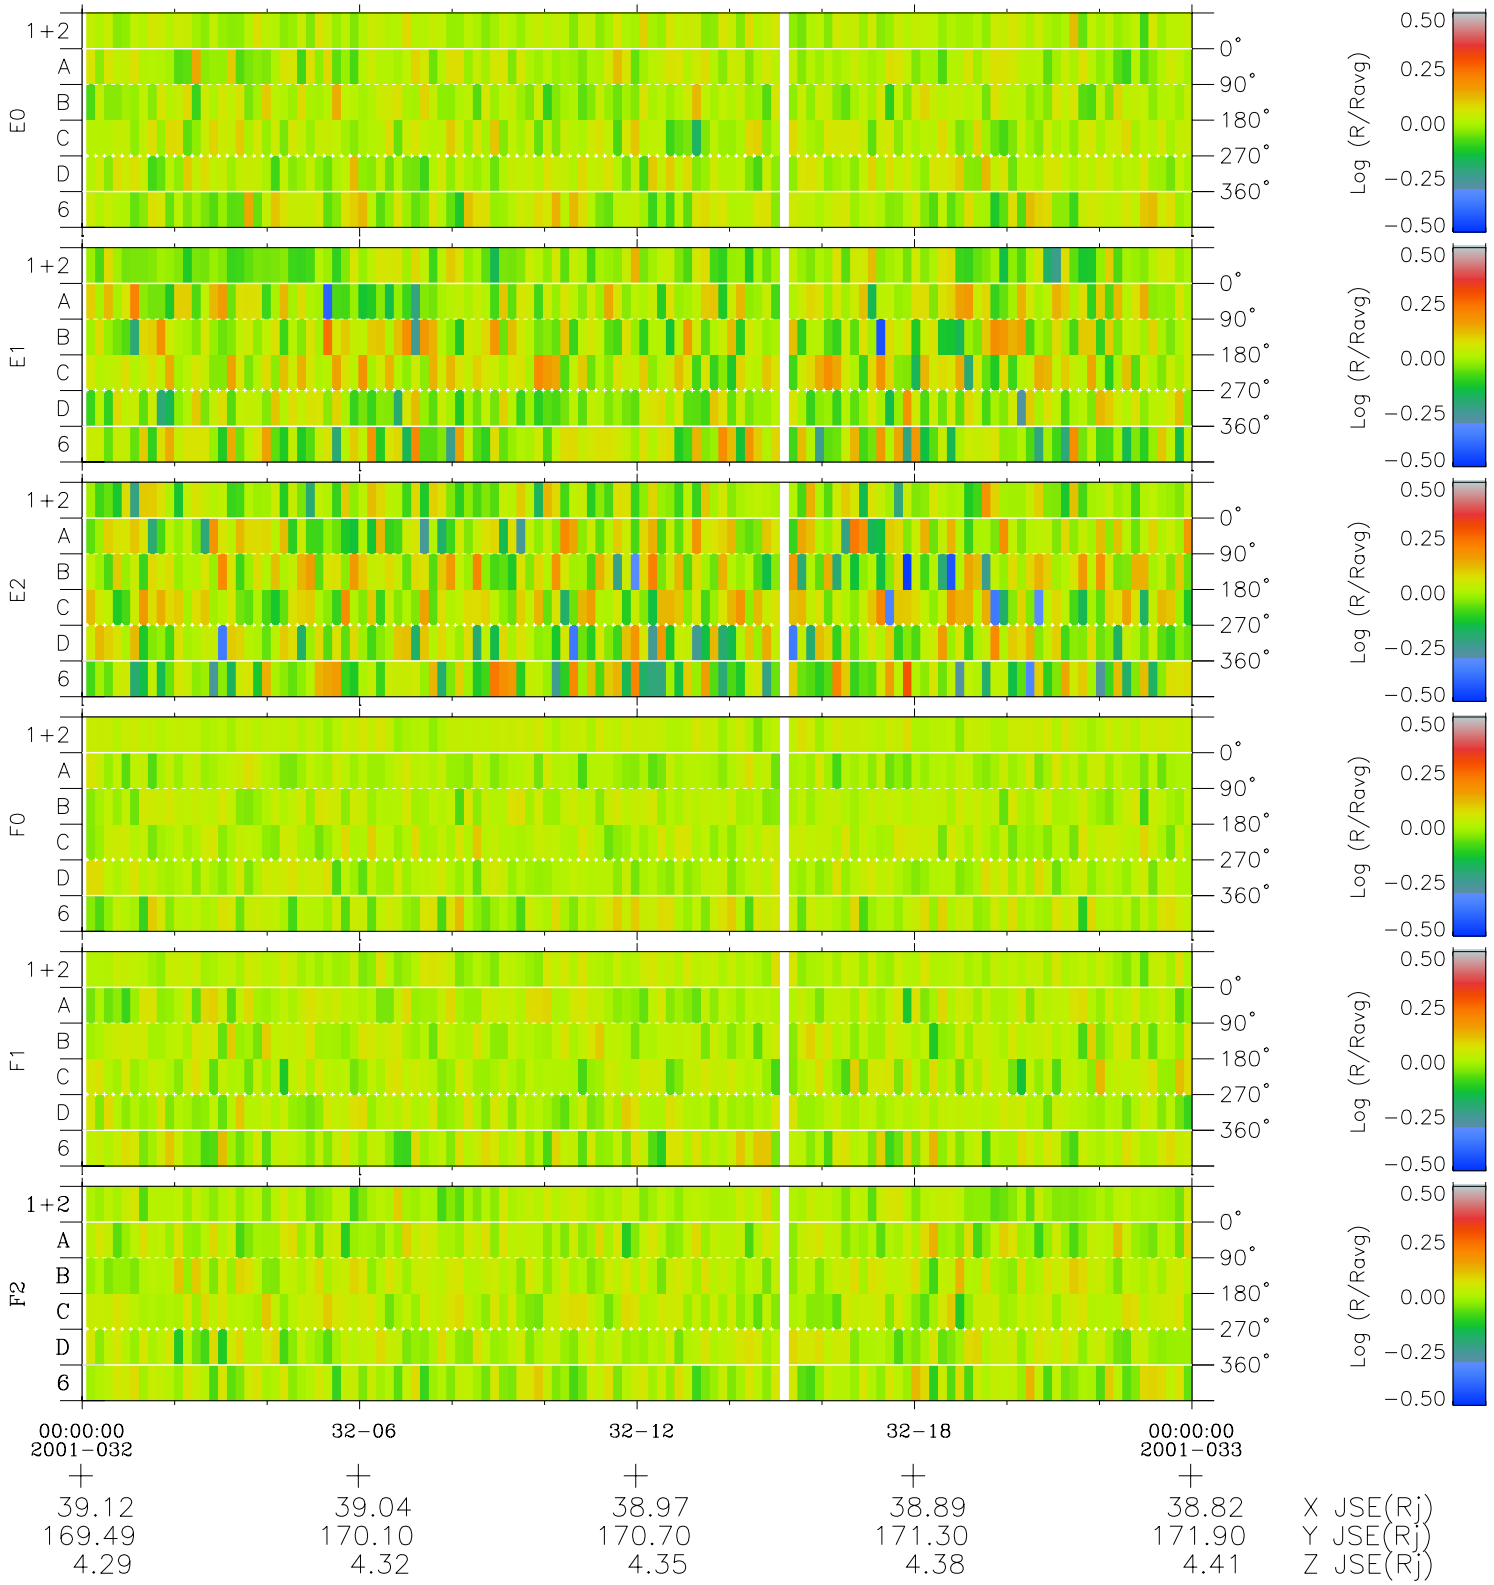

# Galileo EPD Real Time Azimuth Anisotropies 01032

Software Version: RTAZIM\_MEAN V 1.20  
Data Production: 18-05-01  
Plot Production: Tue Sep 18 01:23:46 2001  
Color File: wondr3  
Geofactor File: 1.1

◇ = Jupiter look direction  
□ = Corotation look direction