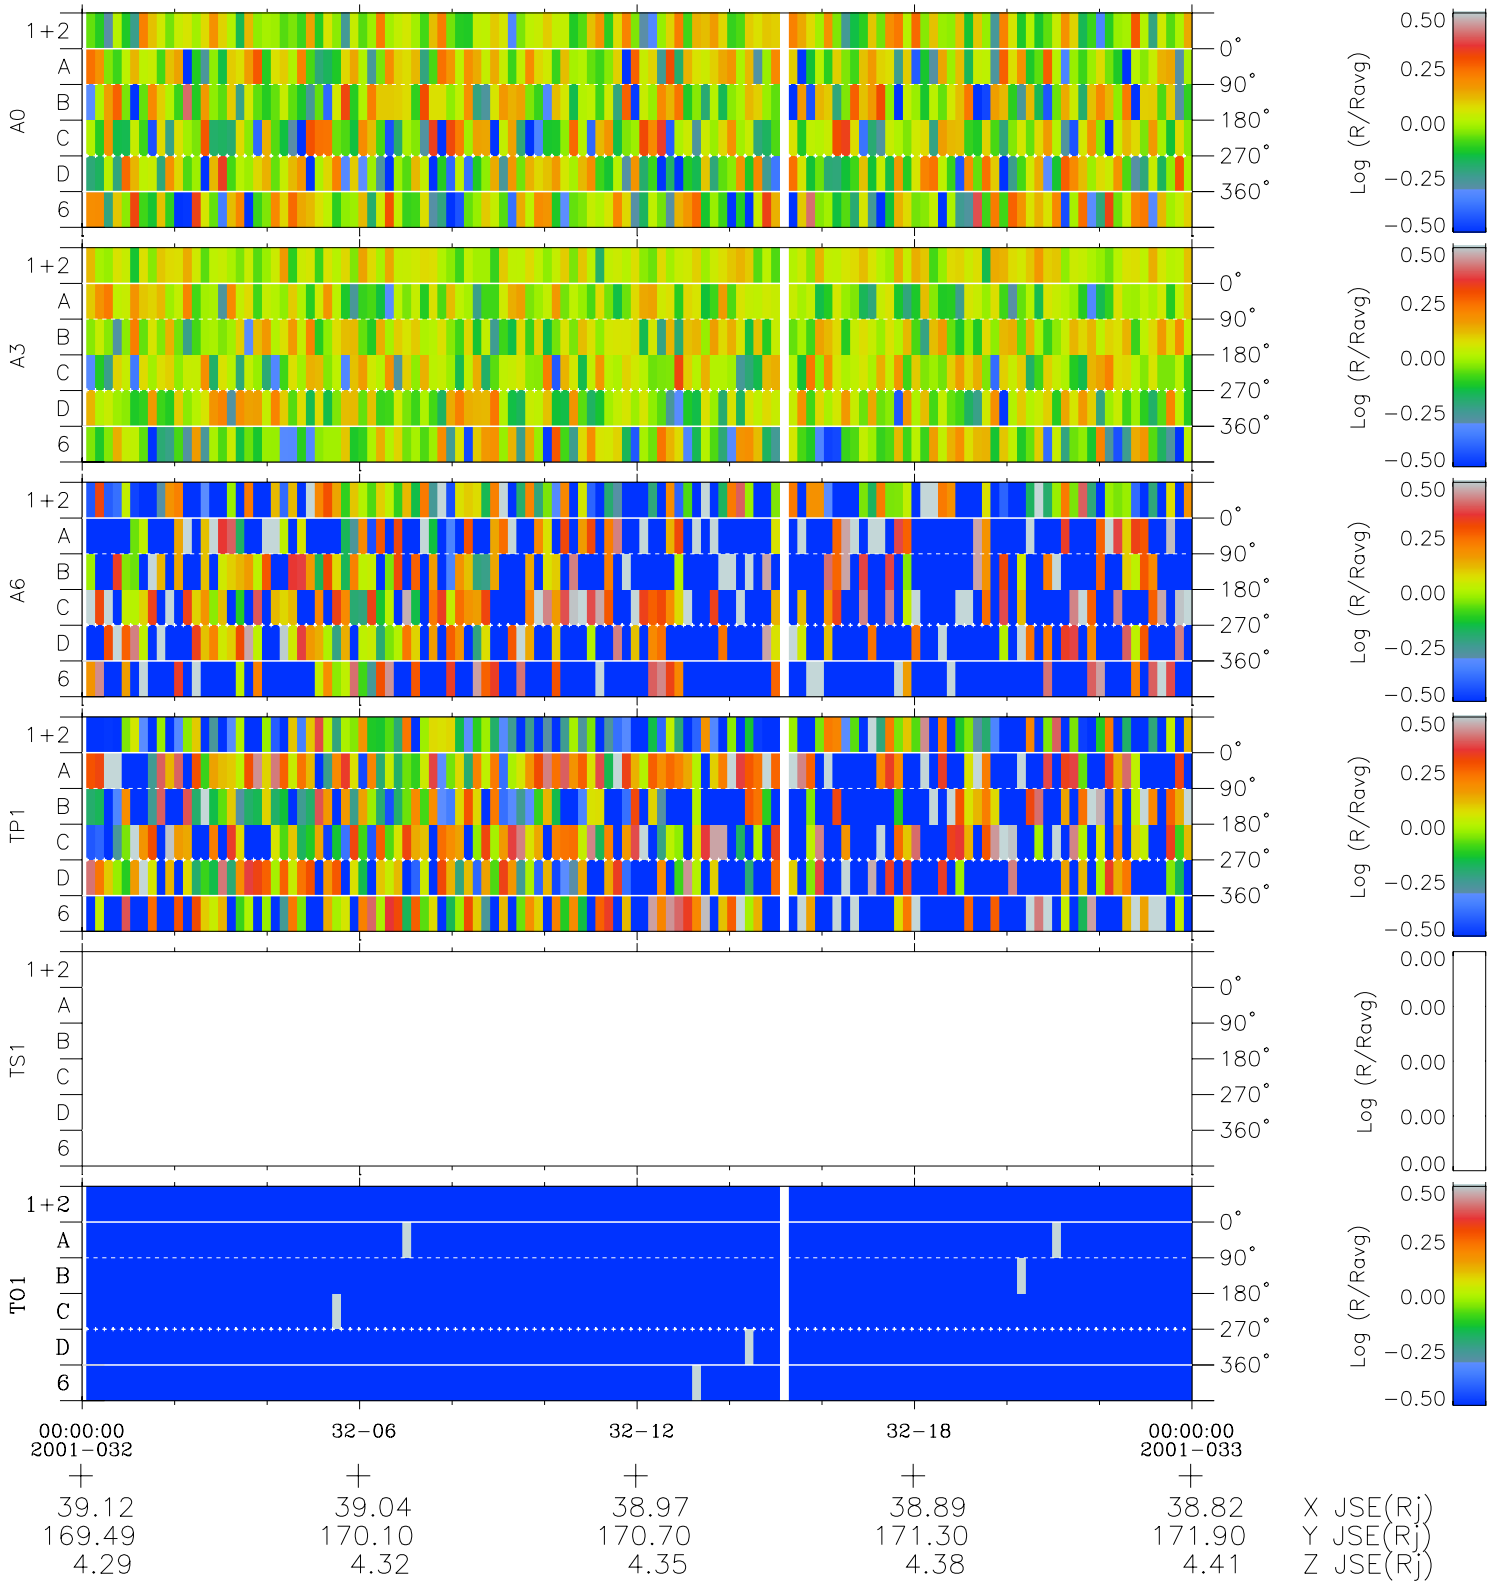

# Galileo EPD Real Time Azimuth Anisotropies 01032

Software Version: RTAZIM\_MEAN V 1.20  
Data Production: 18-05-01  
Plot Production: Tue Sep 18 01:23:41 2001  
Color File: wondr3  
Geofactor File: 1.1

- ◇ = Jupiter look direction
- = Corotation look direction