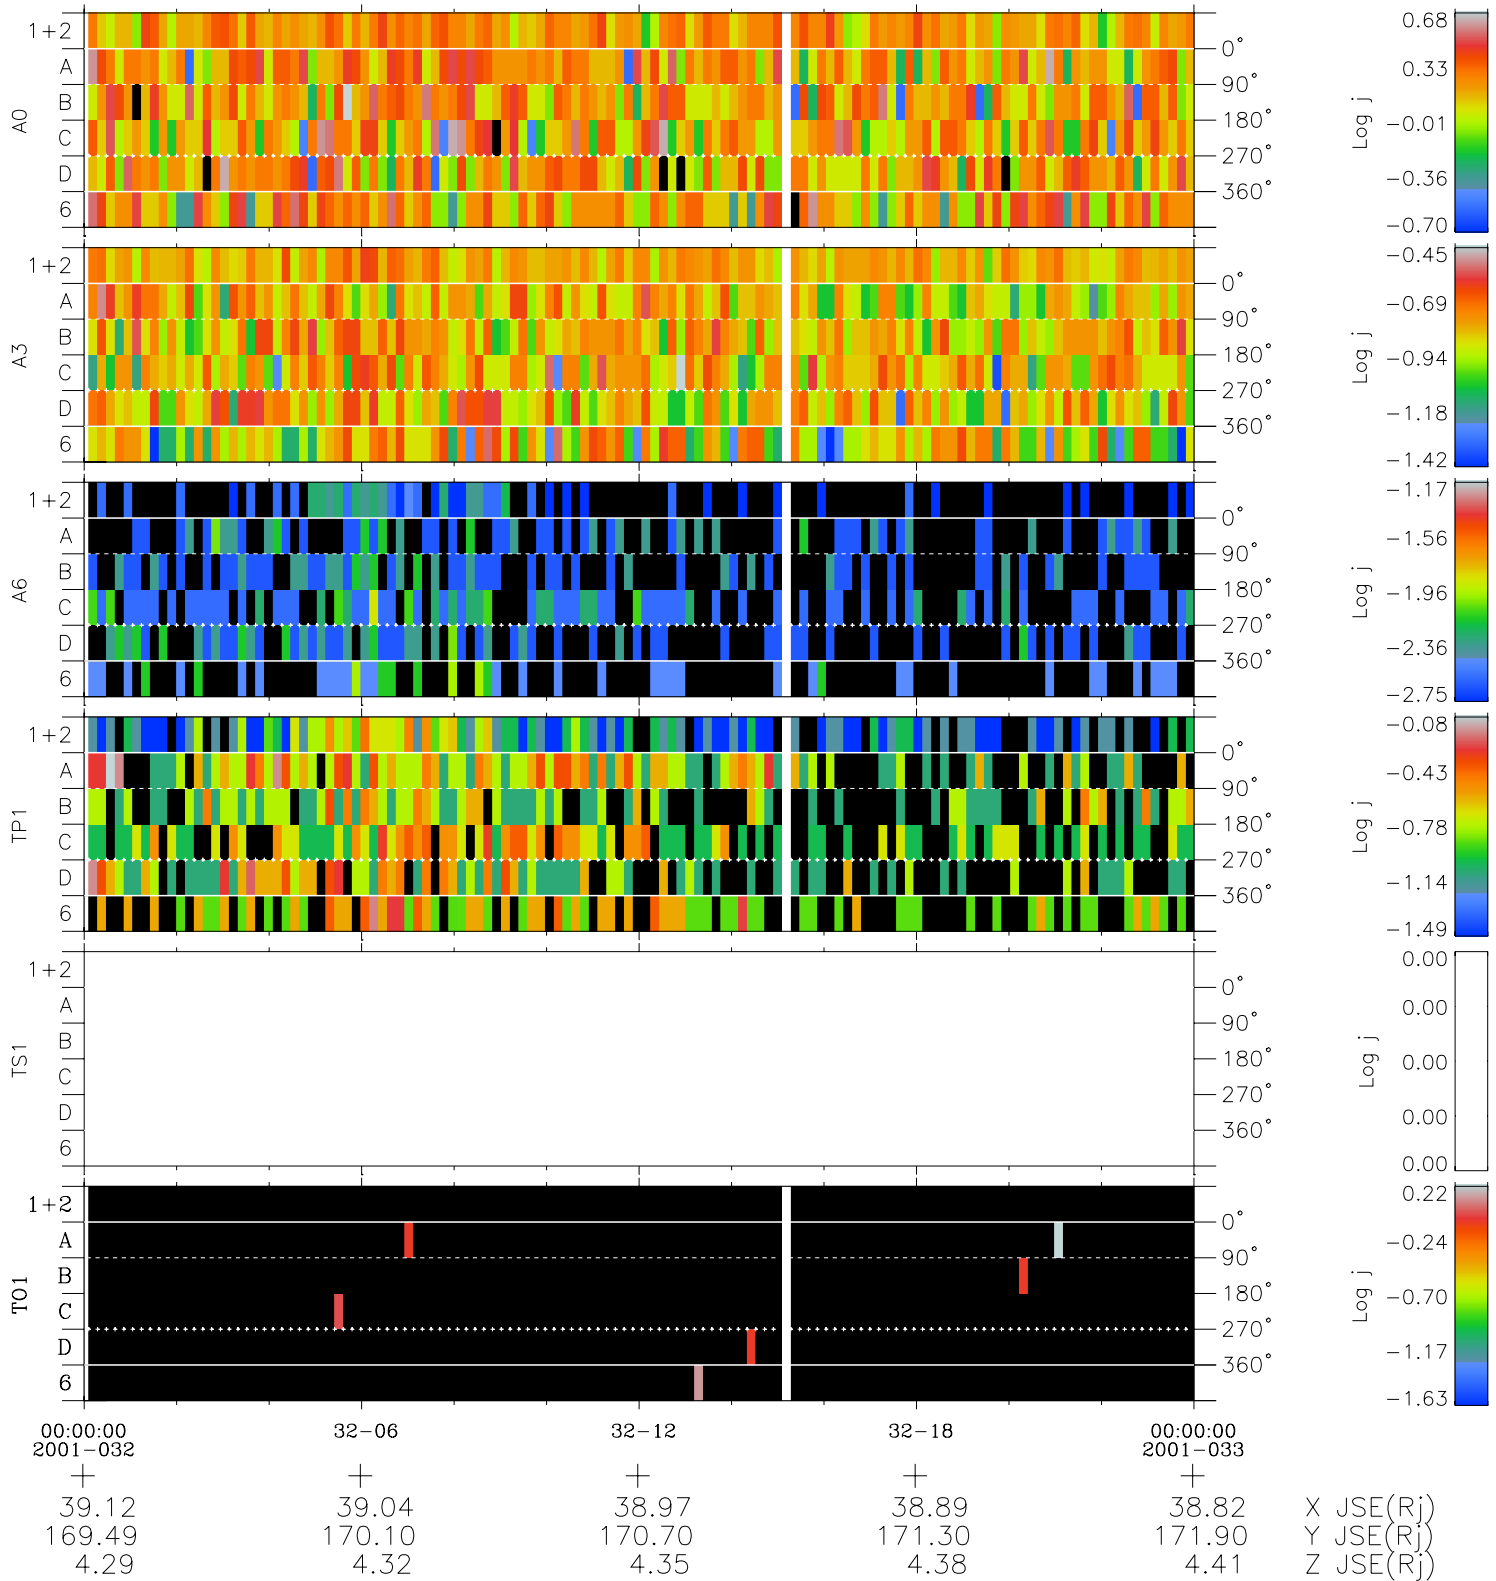

# Galileo EPD Real Time Azimuth Anisotropies 01032

Software Version: RTAZIM\_FLUX V 1.20  
Data Production: 18-05-01  
Plot Production: Tue Sep 18 01:23:51 2001  
Color File: wondr3  
Geofactor File: 1.1

- ◇ = Jupiter look direction
- = Corotation look direction