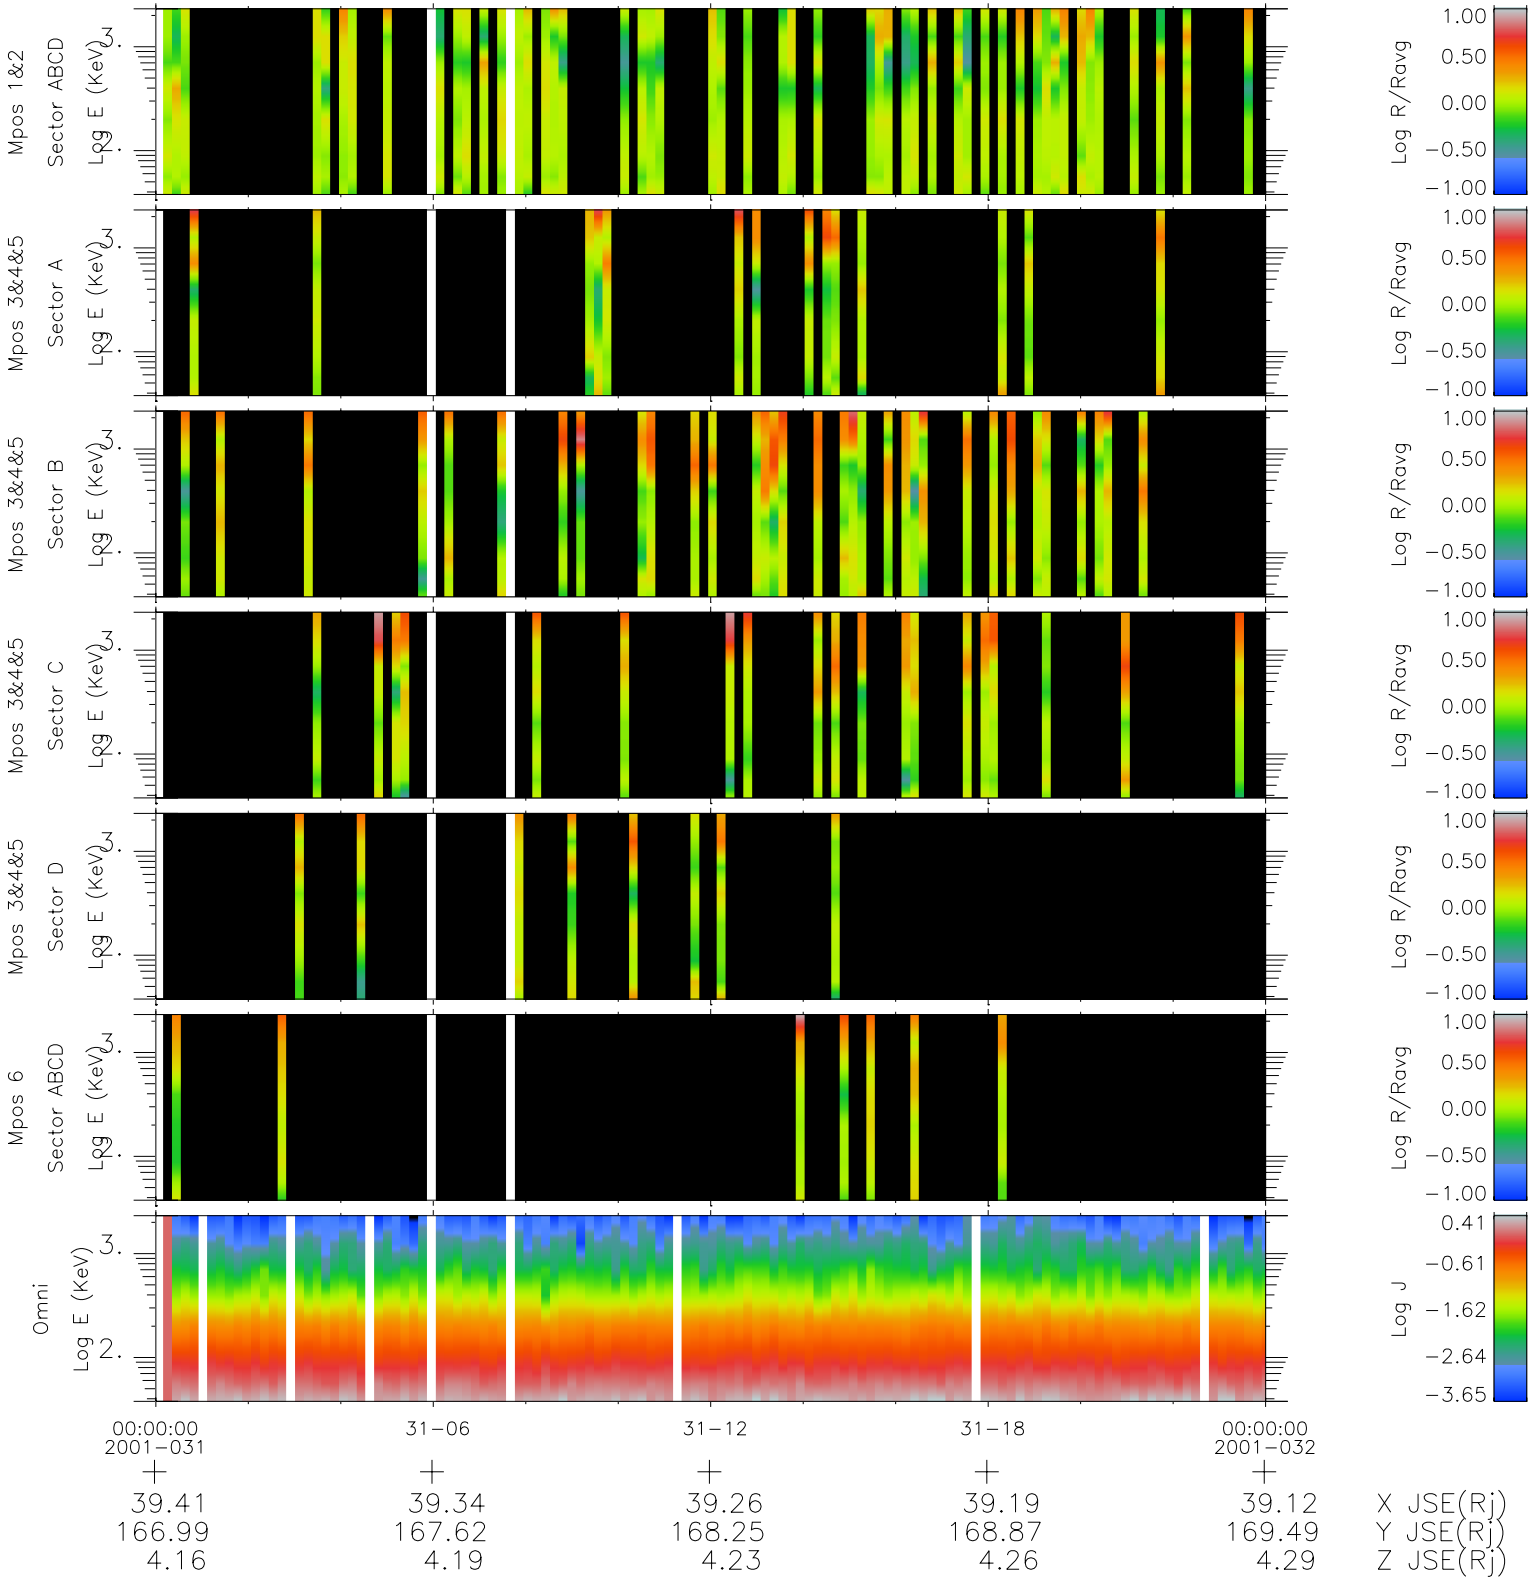

Galileo EPD Real Time R6 Ions Spectra 01031

Software Version: RTSPEC_R6 V 1.20
 Data Production: 18-05-01
 Plot Production: Tue Sep 18 01:14:12 2001
 Color File: wondr3
 Geofactor File: 1.1

- ◇ = Jupiter look direction
- = Corotation look direction