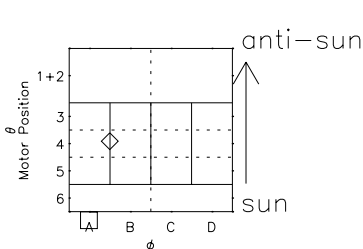

Galileo EPD Real Time R6 Ions Spectra 01031

Software Version: RTSPEC_R6 V 1.20
 Data Production: 18-05-01
 Plot Production: Tue Sep 18 01:14:12 2001
 Color File: wondr3
 Geofactor File: 1.1

- ◇ = Jupiter look direction
- = Corotation look direction