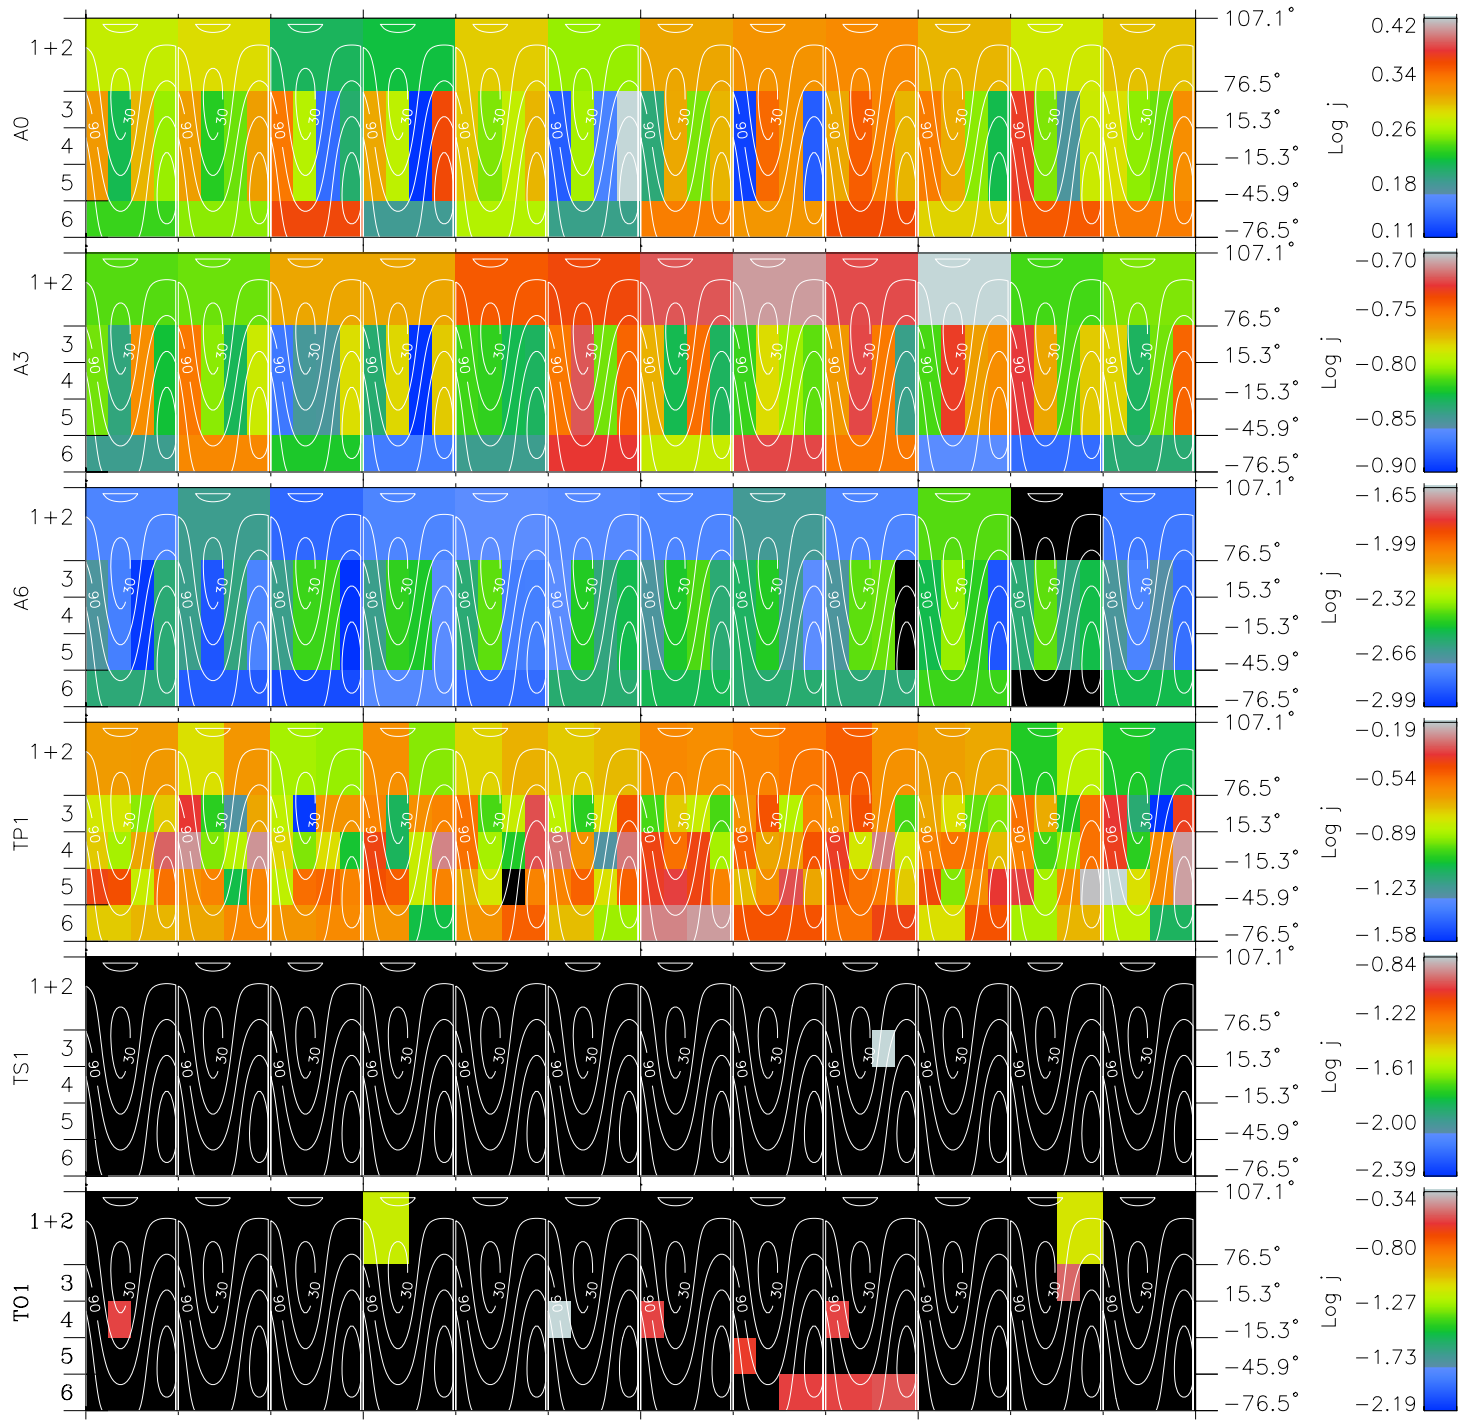

# Galileo EPD Real Time All-Sky Anisotropies 01031

Software Version: RTSKY\_FLUX V 1.20  
 Data Production: 18-05-01  
 Plot Production: Tue Sep 18 01:14:46 2001  
 Color File: wondr3  
 Geofactor File: 1.1

00:00:00 2001-031	31-06	31-12	31-18	00:00:00 2001-032	
+	+	+	+	+	X JSE(R <sub>j</sub> )
39.41	39.34	39.26	39.19	39.12	Y JSE(R <sub>j</sub> )
166.99	167.62	168.25	168.87	169.49	Z JSE(R <sub>j</sub> )
4.16	4.19	4.23	4.26	4.29	

- ◇ = Jupiter look direction
- = Corotation look direction