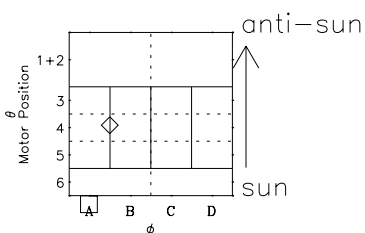

Galileo EPD Real-Time Six-Sector 01031

Software Version: RTLINE_R6 V 1.20
Data Production: 18-05-01
Plot Production: Tue Sep 18 01:16:22 2001

◇ = Jupiter look direction
□ = Corotation look direction