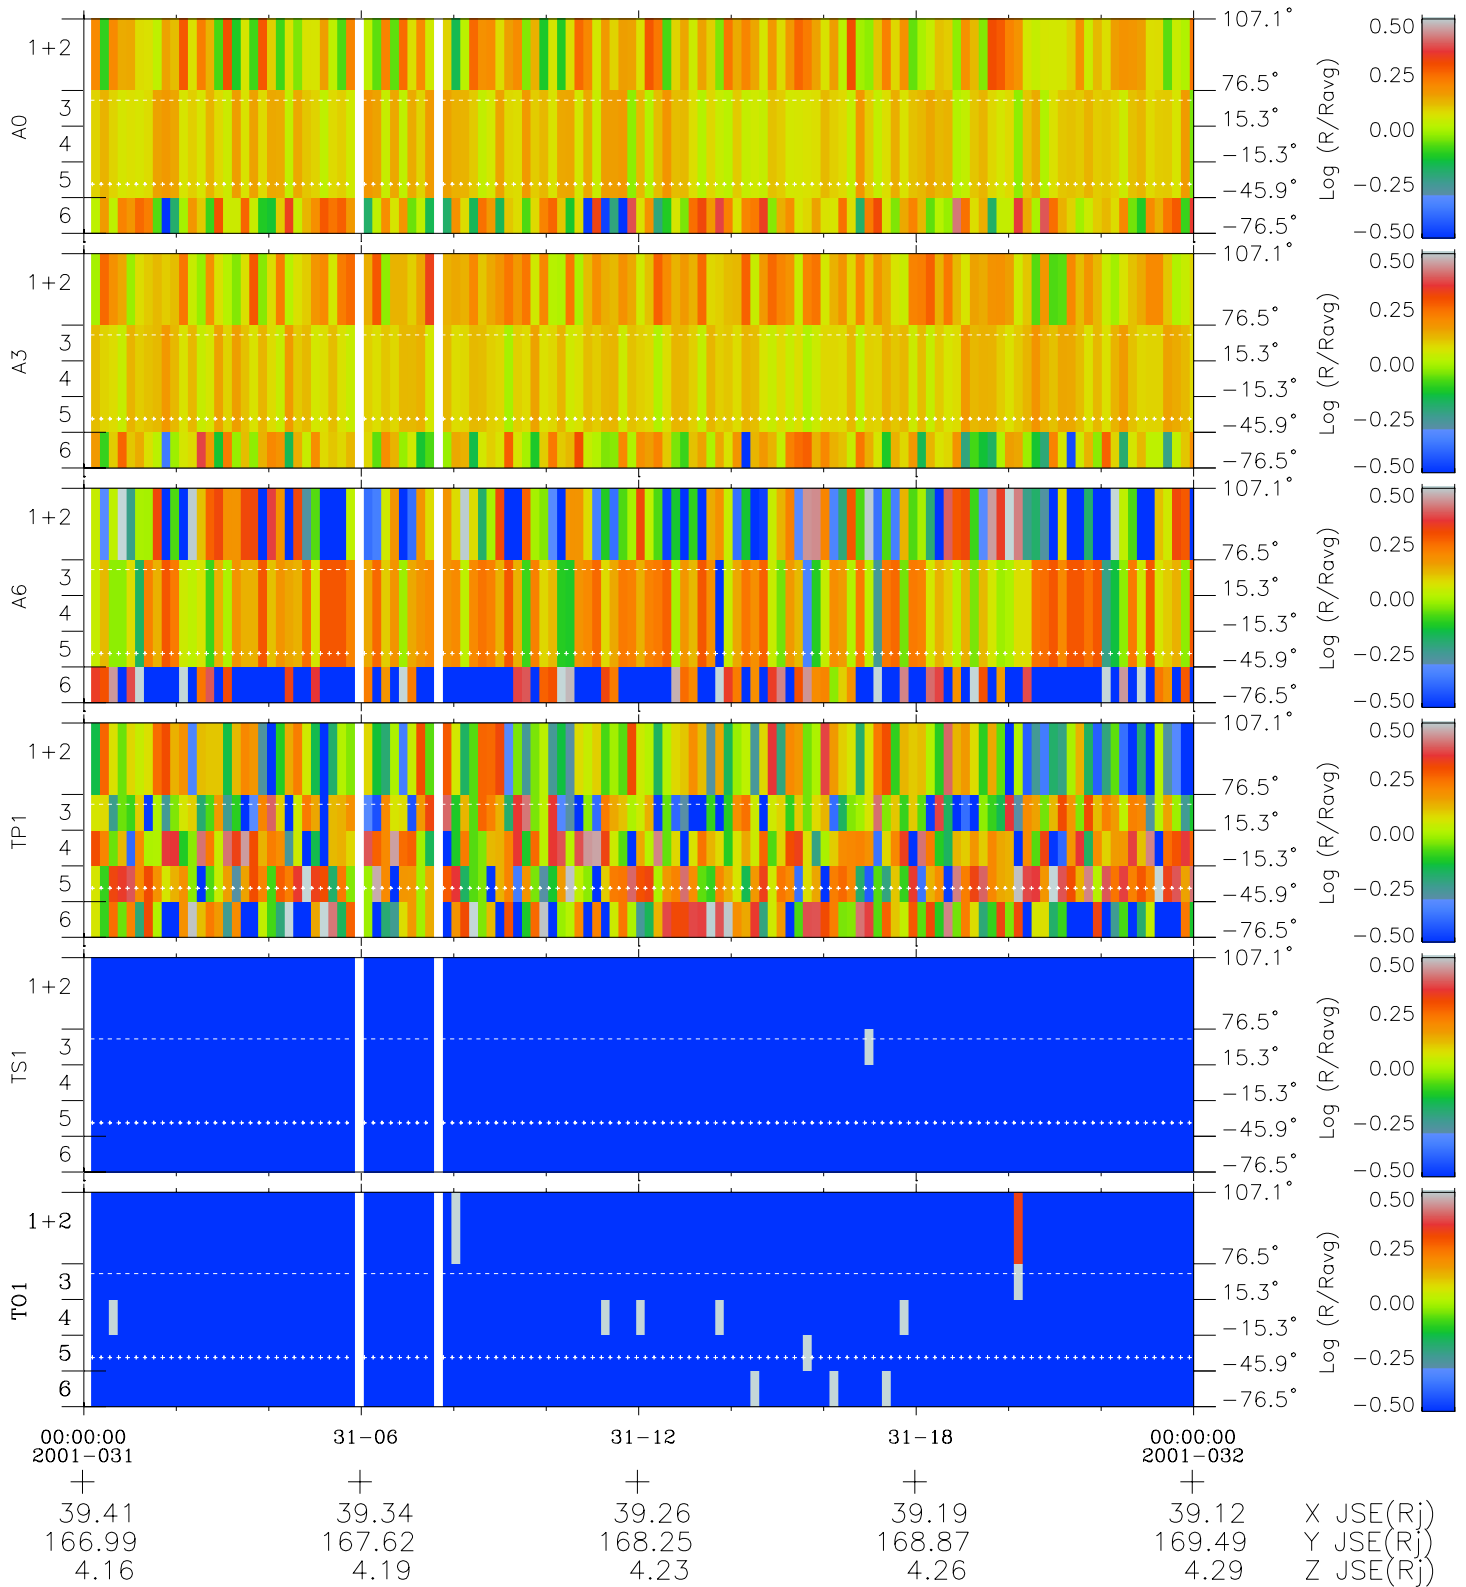

# Galileo EPD Real Elevation Anisotropies 01031

Software Version: RTELEV\_MEAN V 1.20  
Data Production: 18-05-01  
Plot Production: Tue Sep 18 01:15:12 2001  
Color File: wondr3  
Geofactor File: 1.1

- ◇ = Jupiter look direction
- = Corotation look direction