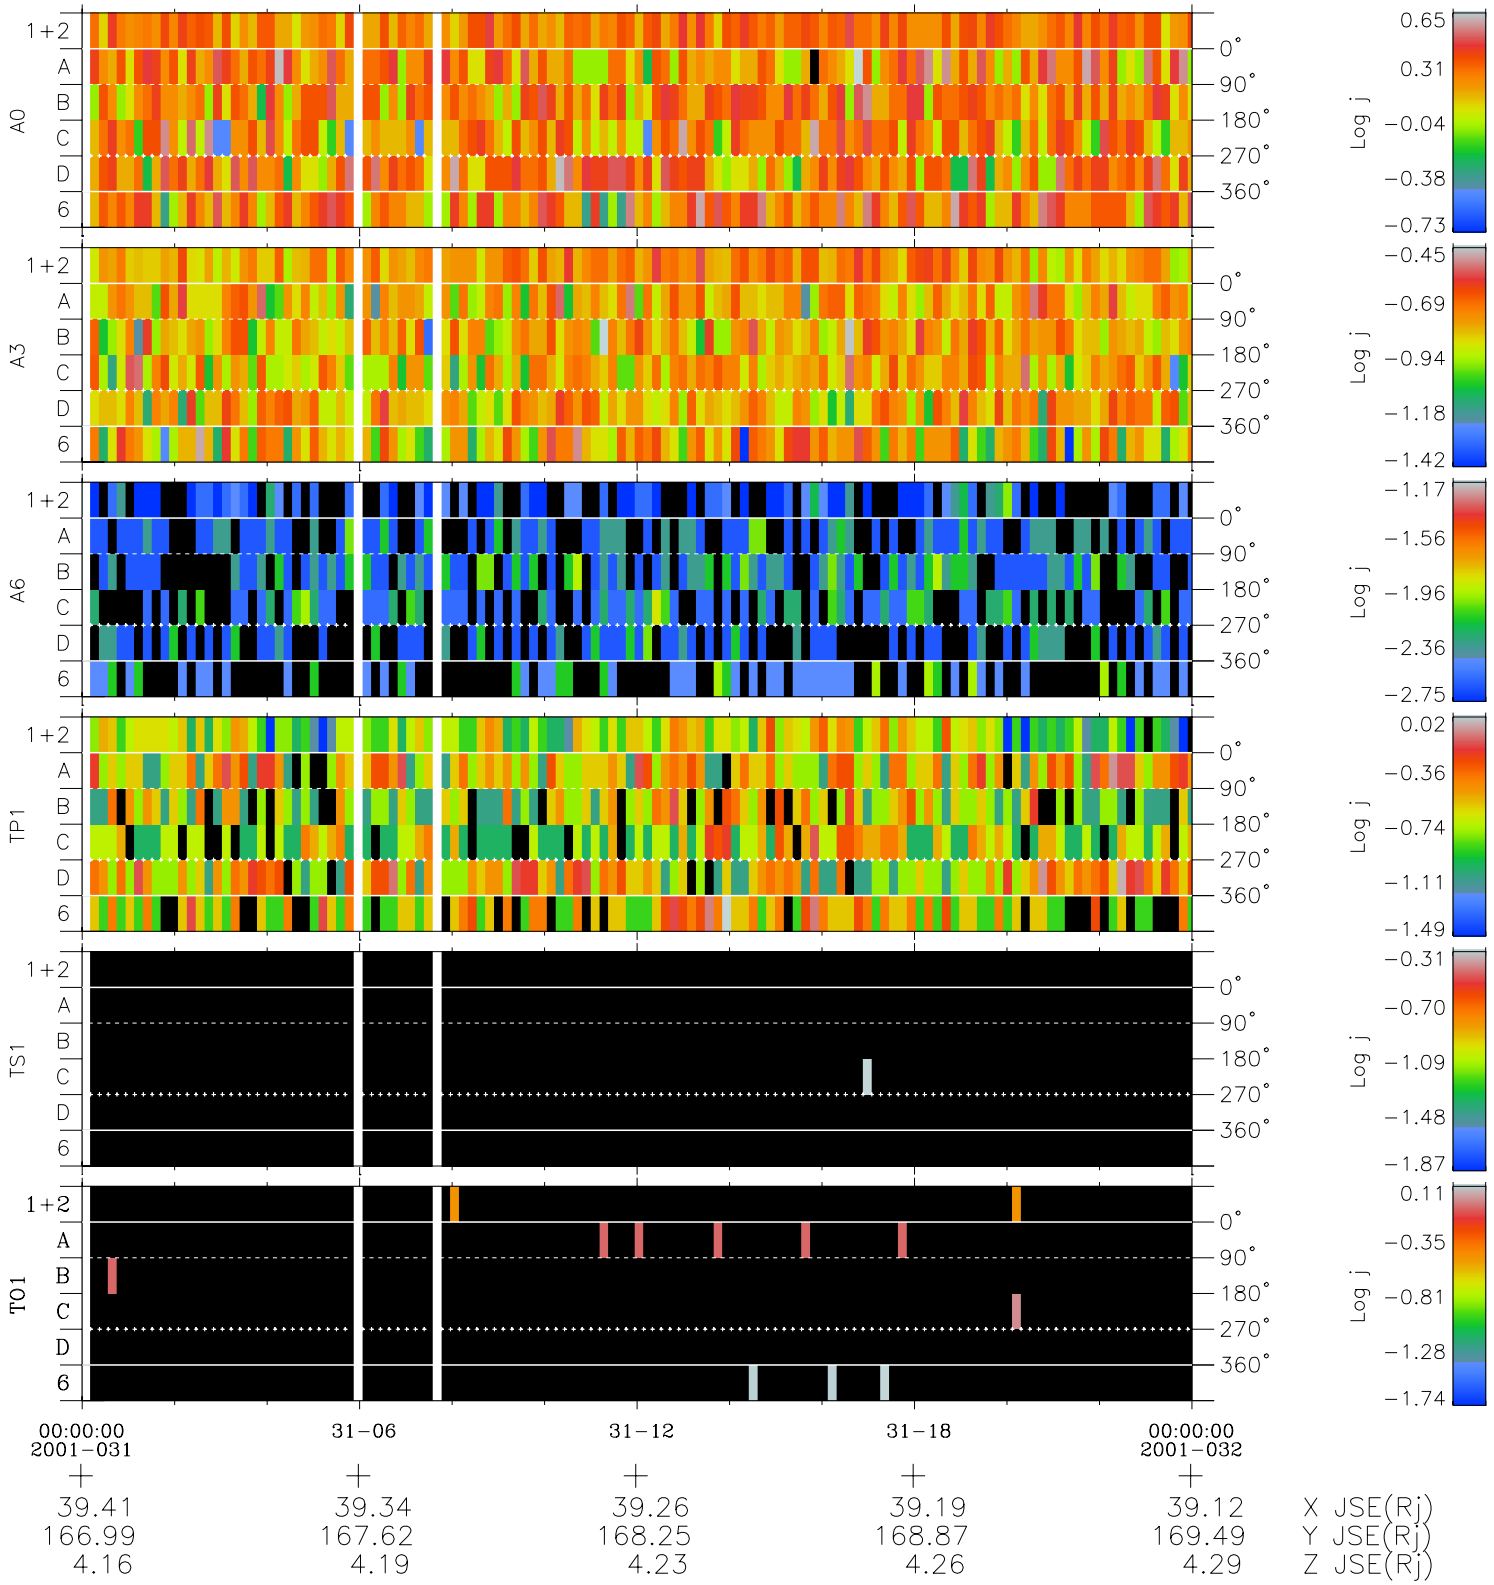

# Galileo EPD Real Time Azimuth Anisotropies 01031

Software Version: RTAZIM\_FLUX V 1.20  
Data Production: 18-05-01  
Plot Production: Tue Sep 18 01:15:55 2001  
Color File: wondr3  
Geofactor File: 1.1

$\diamond$  = Jupiter look direction  
 $\square$  = Corotation look direction