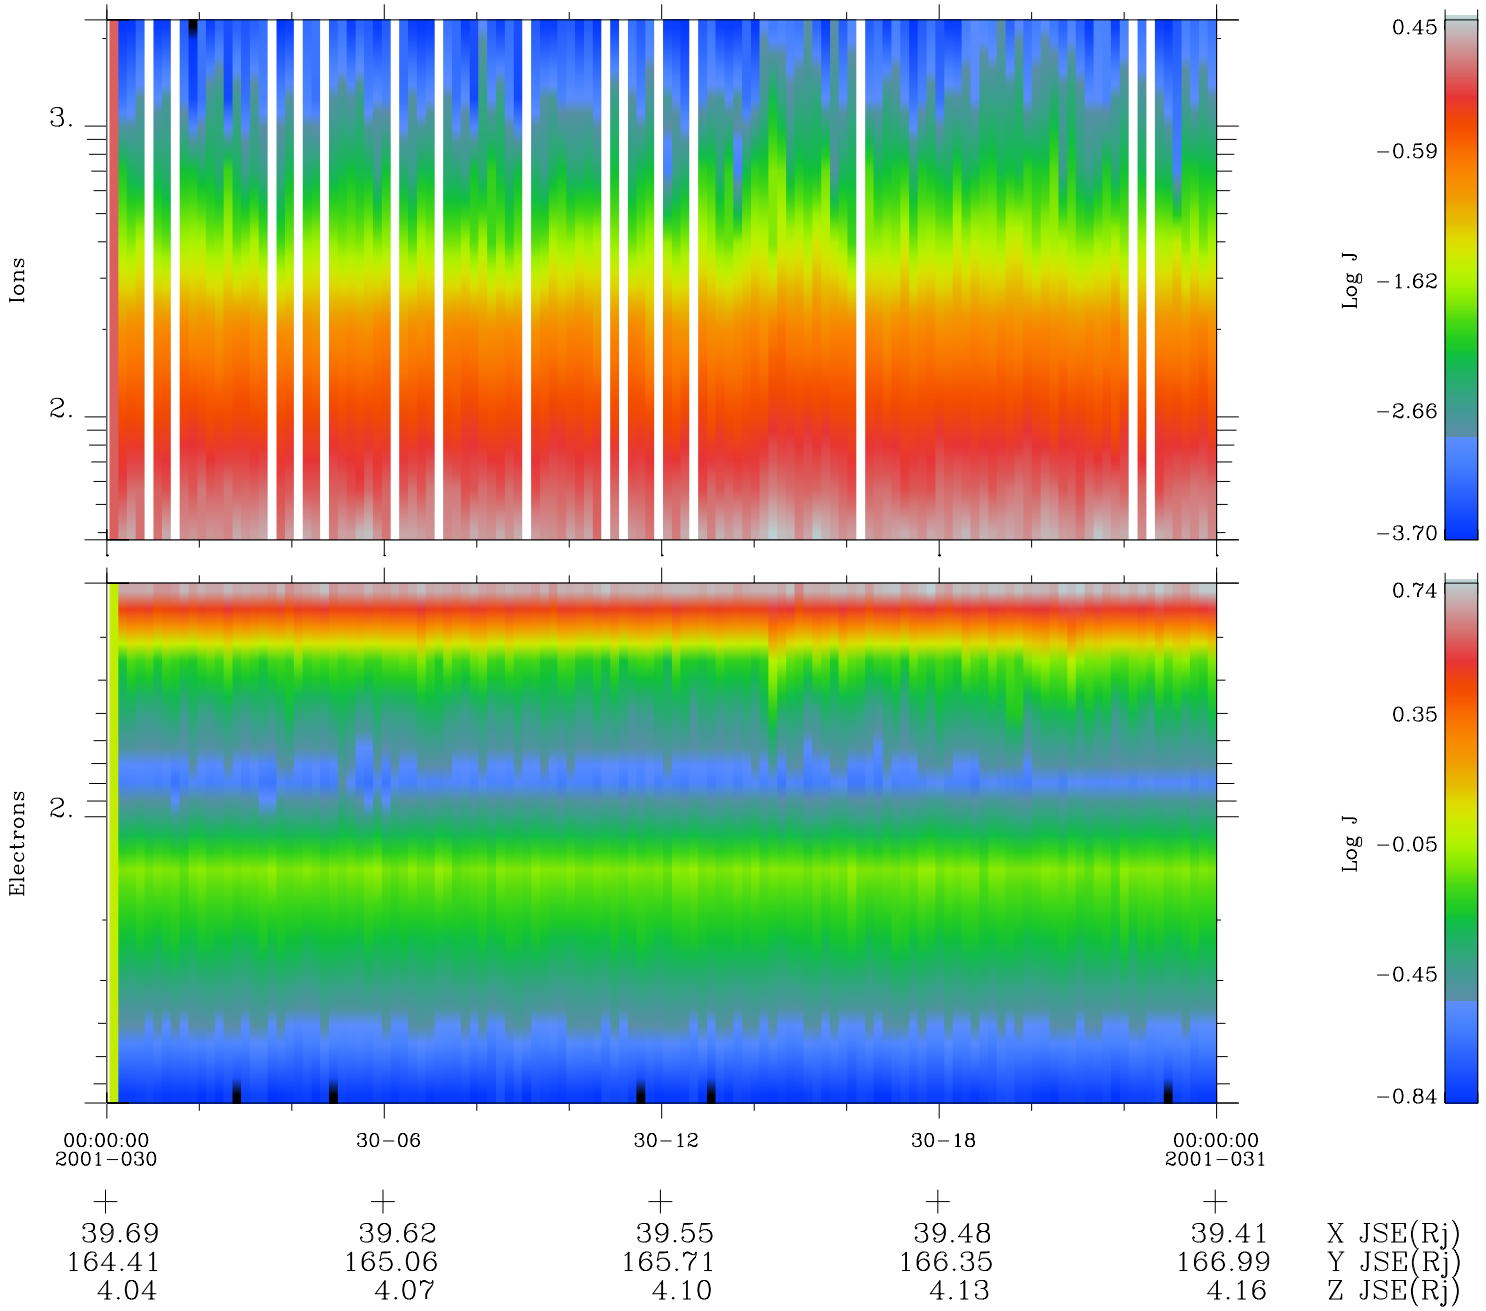

Galileo EPD Real Time Omni Spectrum 01030

Software Version: RTSPEC_OMNI V 1.20
 Data Production: 18-05-01
 Plot Production: Tue Sep 18 01:06:27 2001
 Color File: wondr3
 Geofactor File: 1.1

◇ = Jupiter look direction
 □ = Corotation look direction