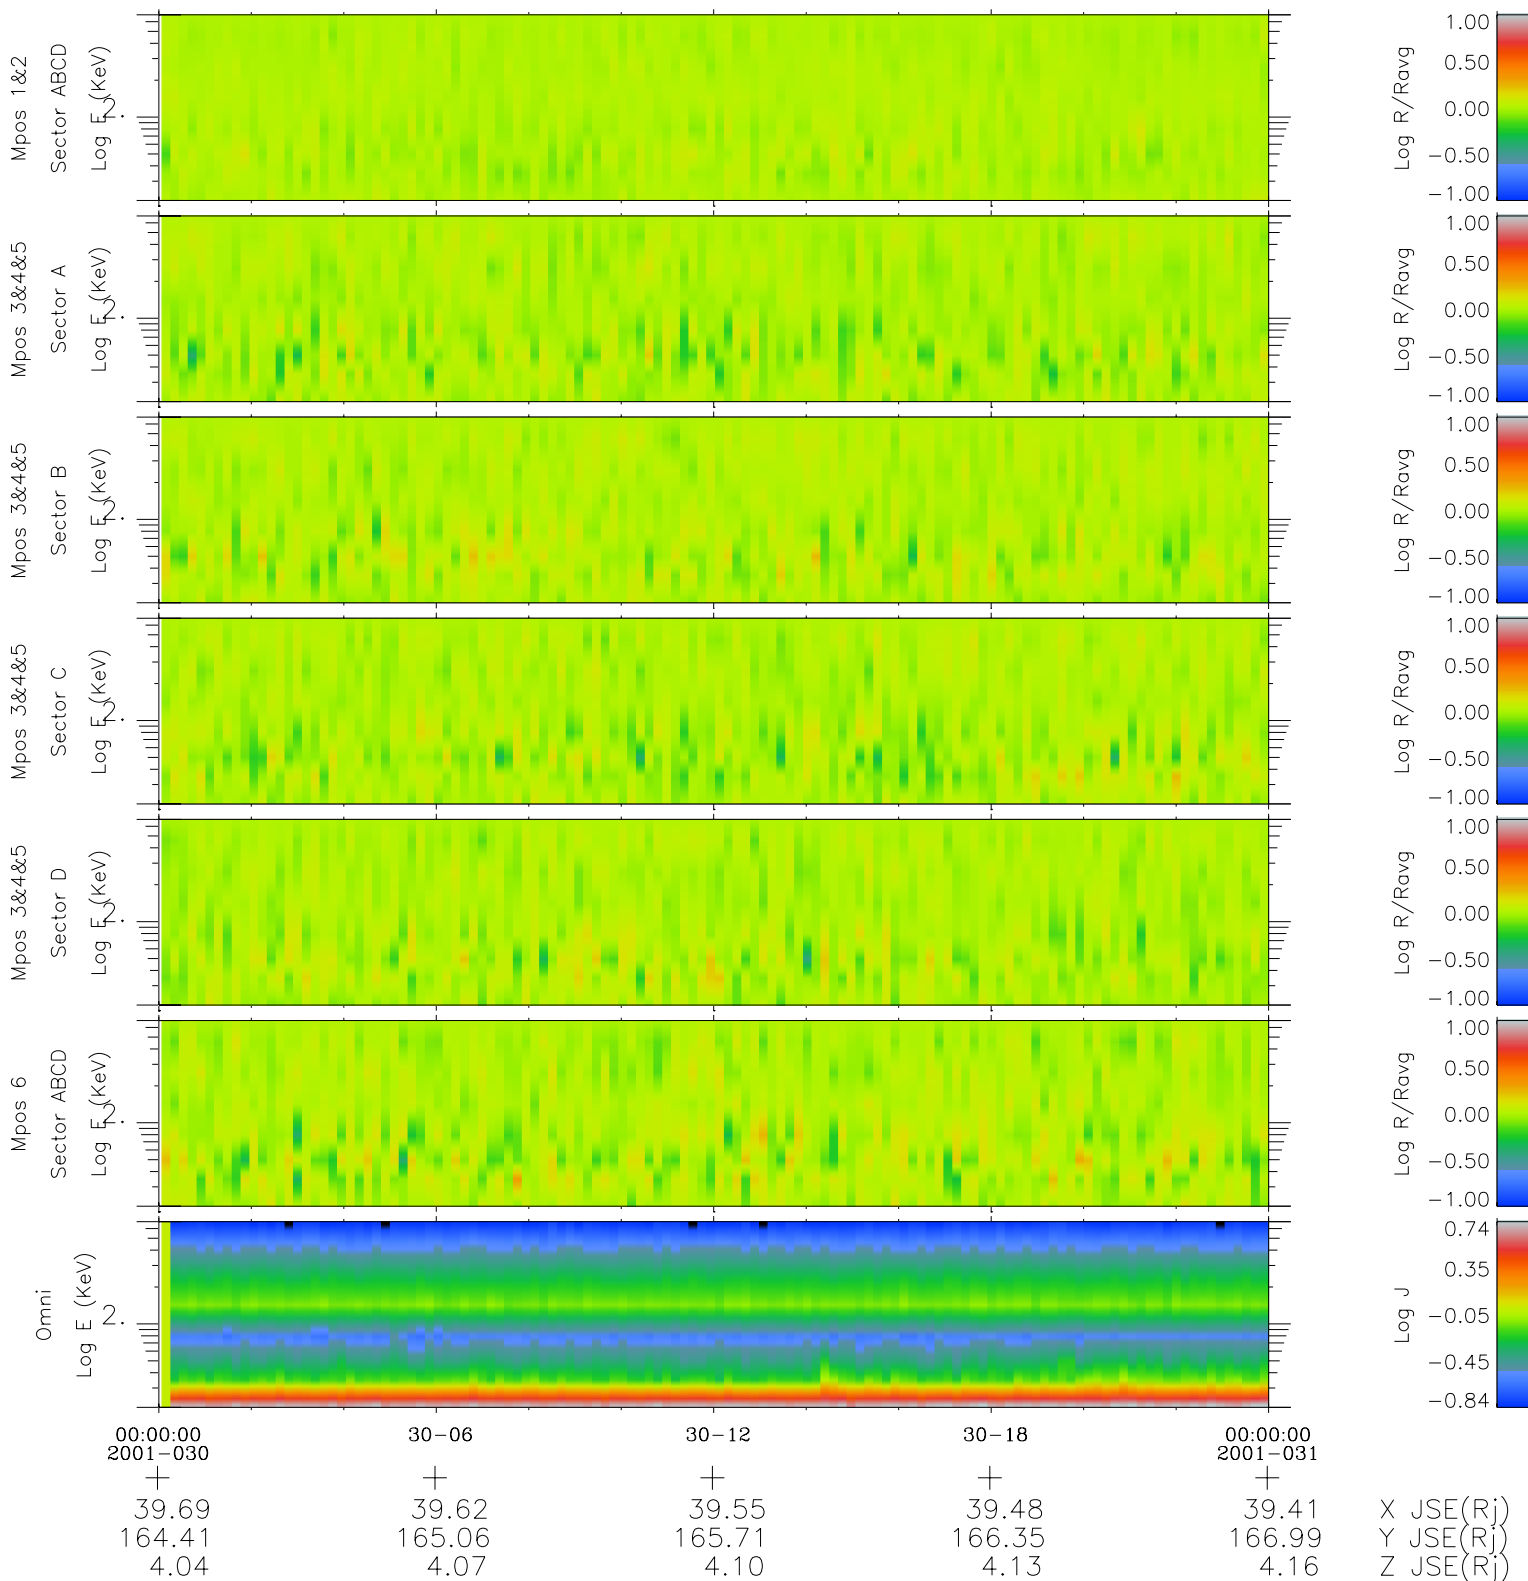

Galileo EPD Real Time R6 Electrons Spectra 01030

Software Version: RTSPEC_R6 V 1.20
 Data Production: 18-05-01
 Plot Production: Tue Sep 18 01:06:22 2001
 Color File: wondr3
 Geofactor File: 1.1

- ◇ = Jupiter look direction
- = Corotation look direction