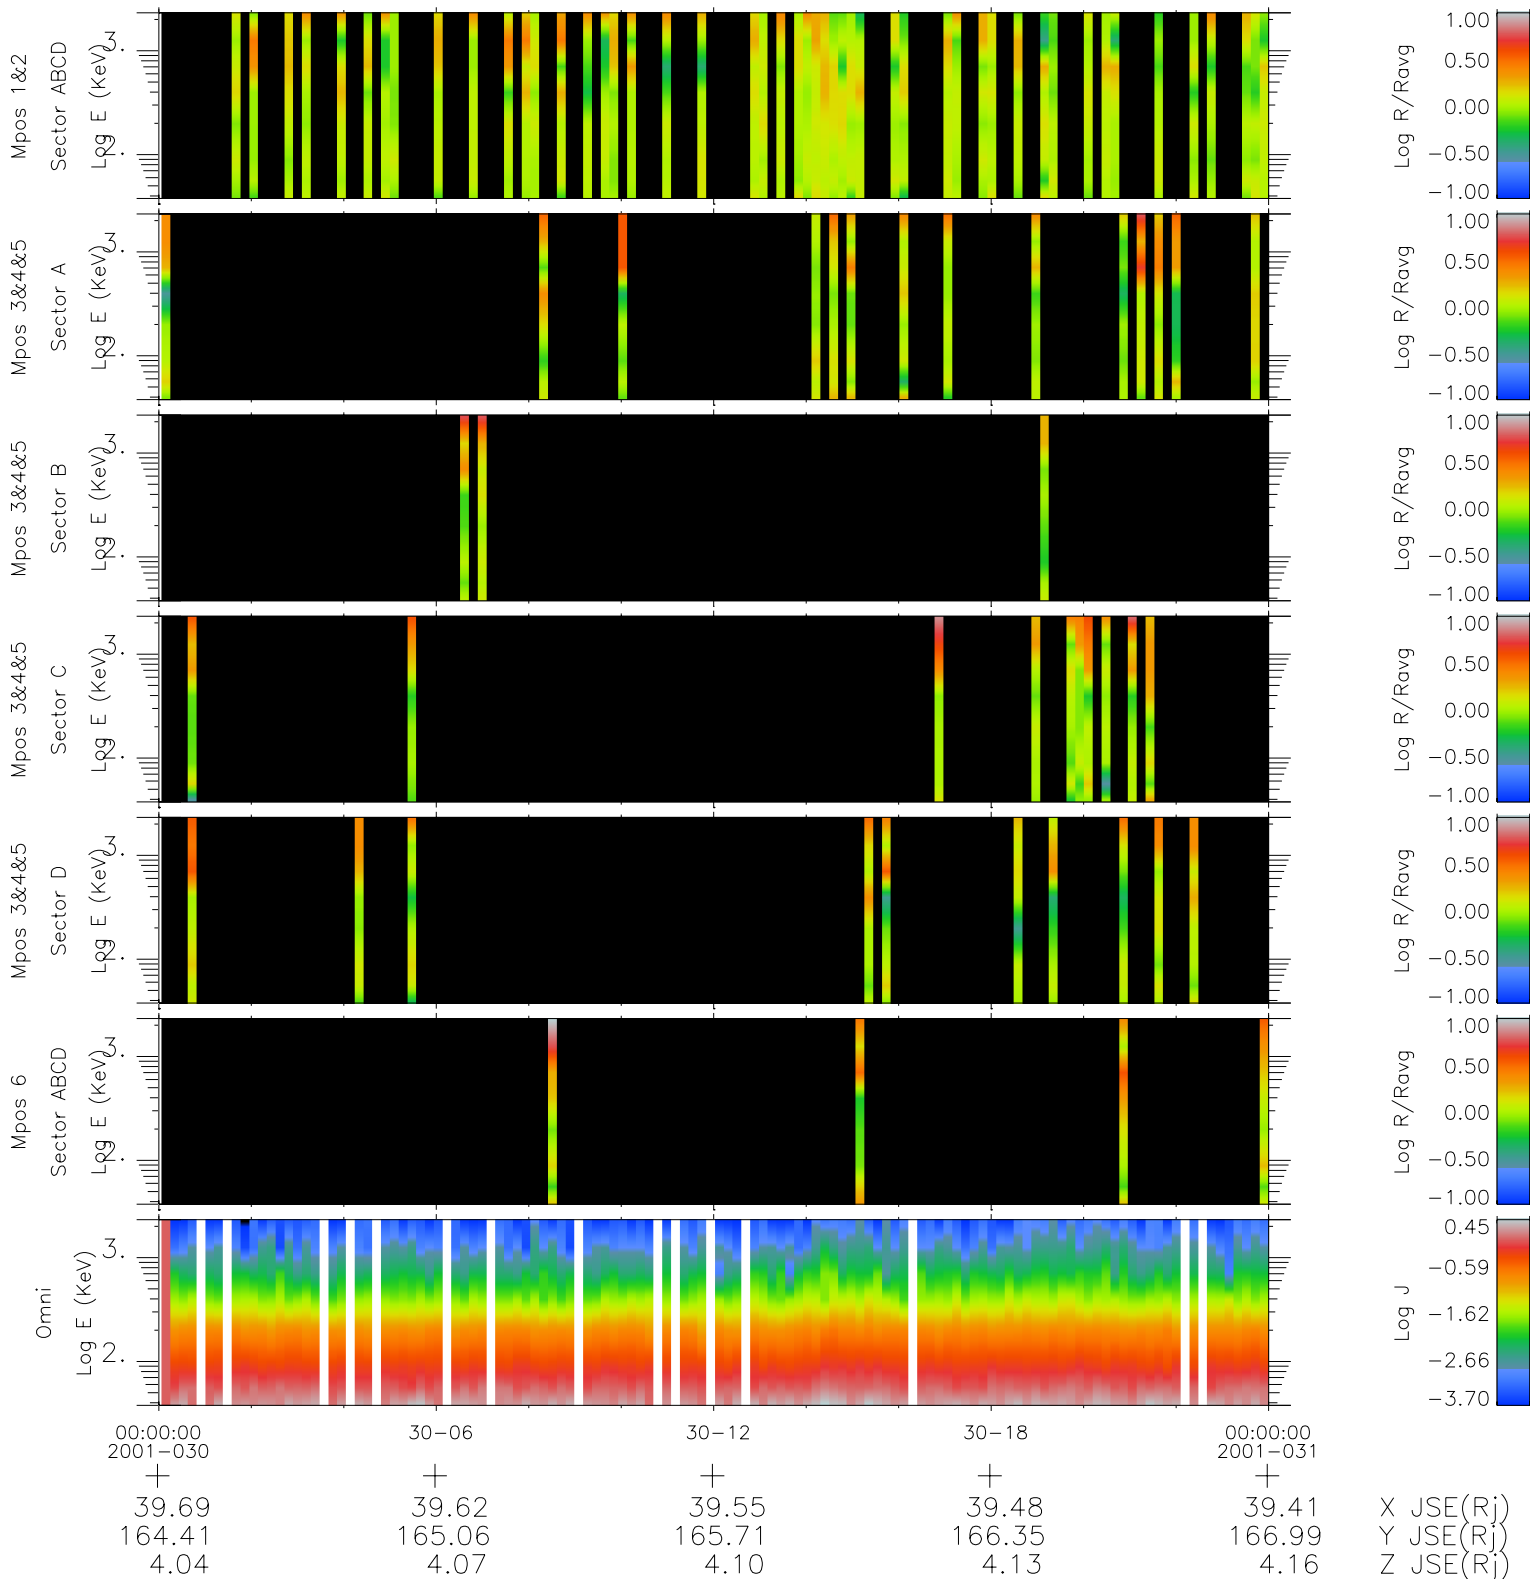

# Galileo EPD Real Time R6 Ions Spectra 01030

Software Version: RTSPEC\_R6 V 1.20  
 Data Production: 18-05-01  
 Plot Production: Tue Sep 18 01:06:15 2001  
 Color File: wondr3  
 Geofactor File: 1.1

- ◇ = Jupiter look direction
- = Corotation look direction