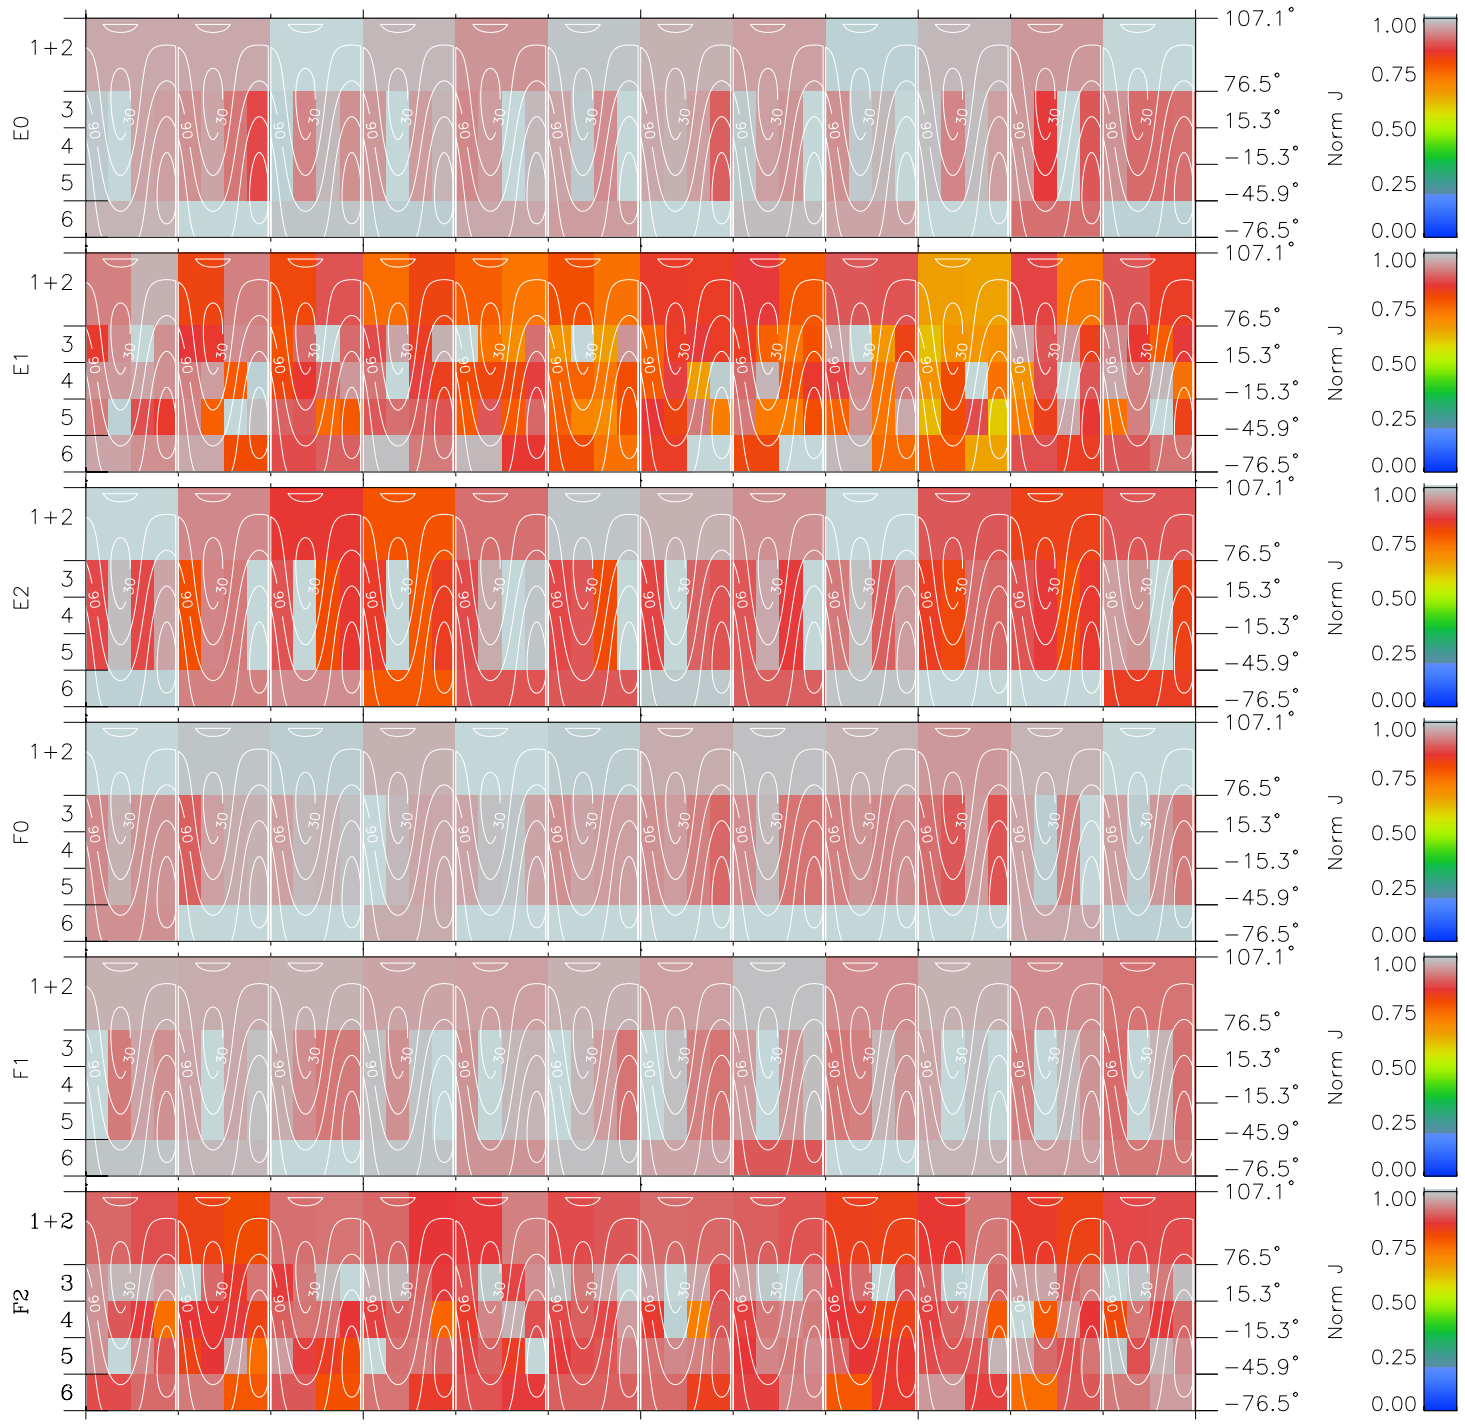

Galileo EPD Real Time All-Sky Anisotropies 01030

Software Version: RTSKY_NORM V 1.20
 Data Production: 18-05-01
 Plot Production: Tue Sep 18 01:07:09 2001
 Color File: wondr3
 Geofactor File: 1.1

Time	39.69	39.62	39.55	39.48	39.41	X JSE(R _j)
00:00:00 2001-030	164.41	165.06	165.71	166.35	166.99	Y JSE(R _j)
	4.04	4.07	4.10	4.13	4.16	Z JSE(R _j)

- ◇ = Jupiter look direction
- = Corotation look direction