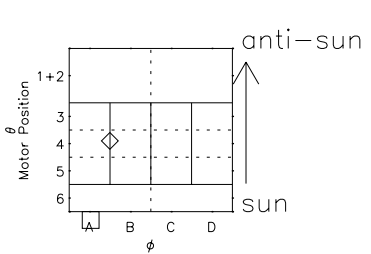

Galileo EPD Real Time All-Sky Anisotropies 01030

Software Version: RTSKY_NORM V 1.20
 Data Production: 18-05-01
 Plot Production: Tue Sep 18 01:07:09 2001
 Color File: wondr3
 Geofactor File: 1.1

Time	39.69	39.62	39.55	39.48	39.41	X JSE(R _j)
00:00:00 2001-030	164.41	165.06	165.71	166.35	166.99	Y JSE(R _j)
	4.04	4.07	4.10	4.13	4.16	Z JSE(R _j)

- ◇ = Jupiter look direction
- = Corotation look direction