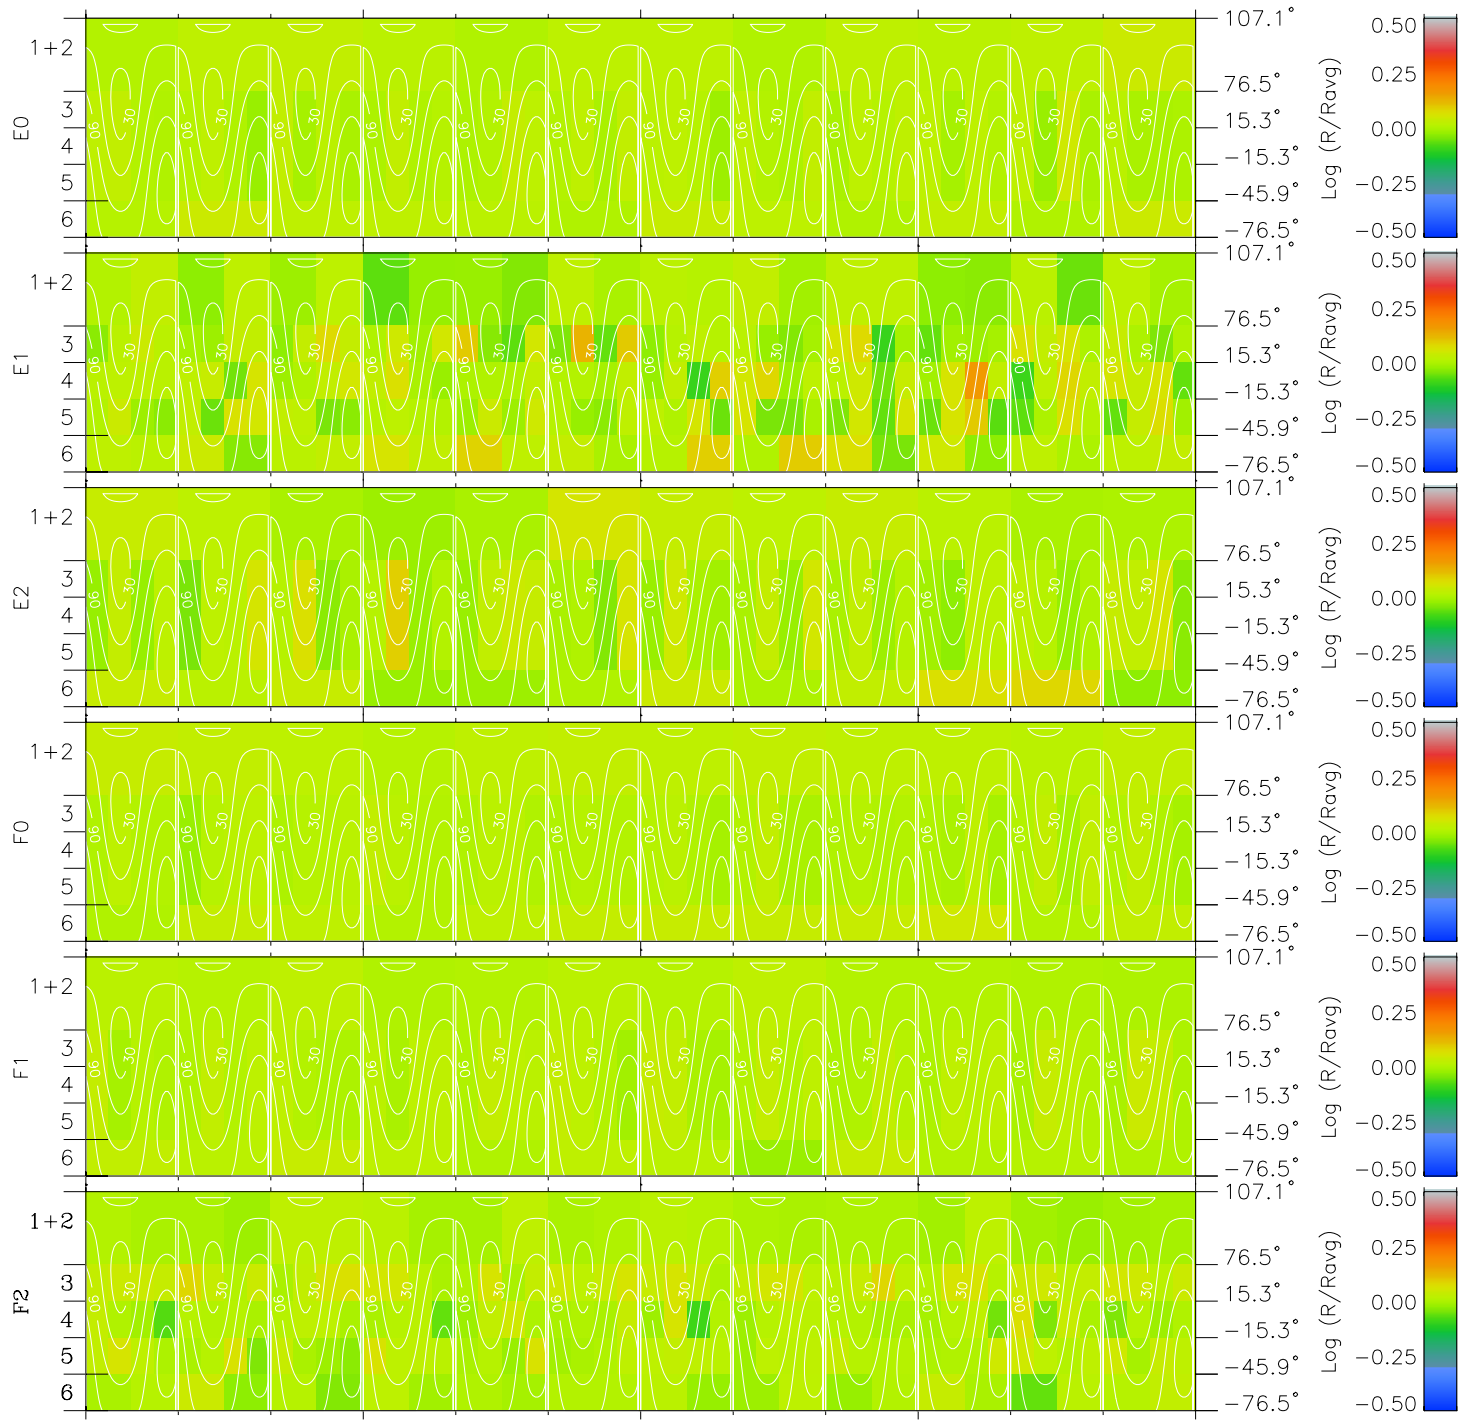

# Galileo EPD Real Time All-Sky Anisotropies 01030

Software Version: RTSKY\_MEAN V 1.20  
 Data Production: 18-05-01  
 Plot Production: Tue Sep 18 01:06:41 2001  
 Color File: wondr3  
 Geofactor File: 1.1

00:00:00 2001-030	30-06	30-12	30-18	00:00:00 2001-031	
+	+	+	+	+	X JSE(R <sub>j</sub> )
39.69	39.62	39.55	39.48	39.41	Y JSE(R <sub>j</sub> )
164.41	165.06	165.71	166.35	166.99	Z JSE(R <sub>j</sub> )
4.04	4.07	4.10	4.13	4.16	

- ◇ = Jupiter look direction
- = Corotation look direction