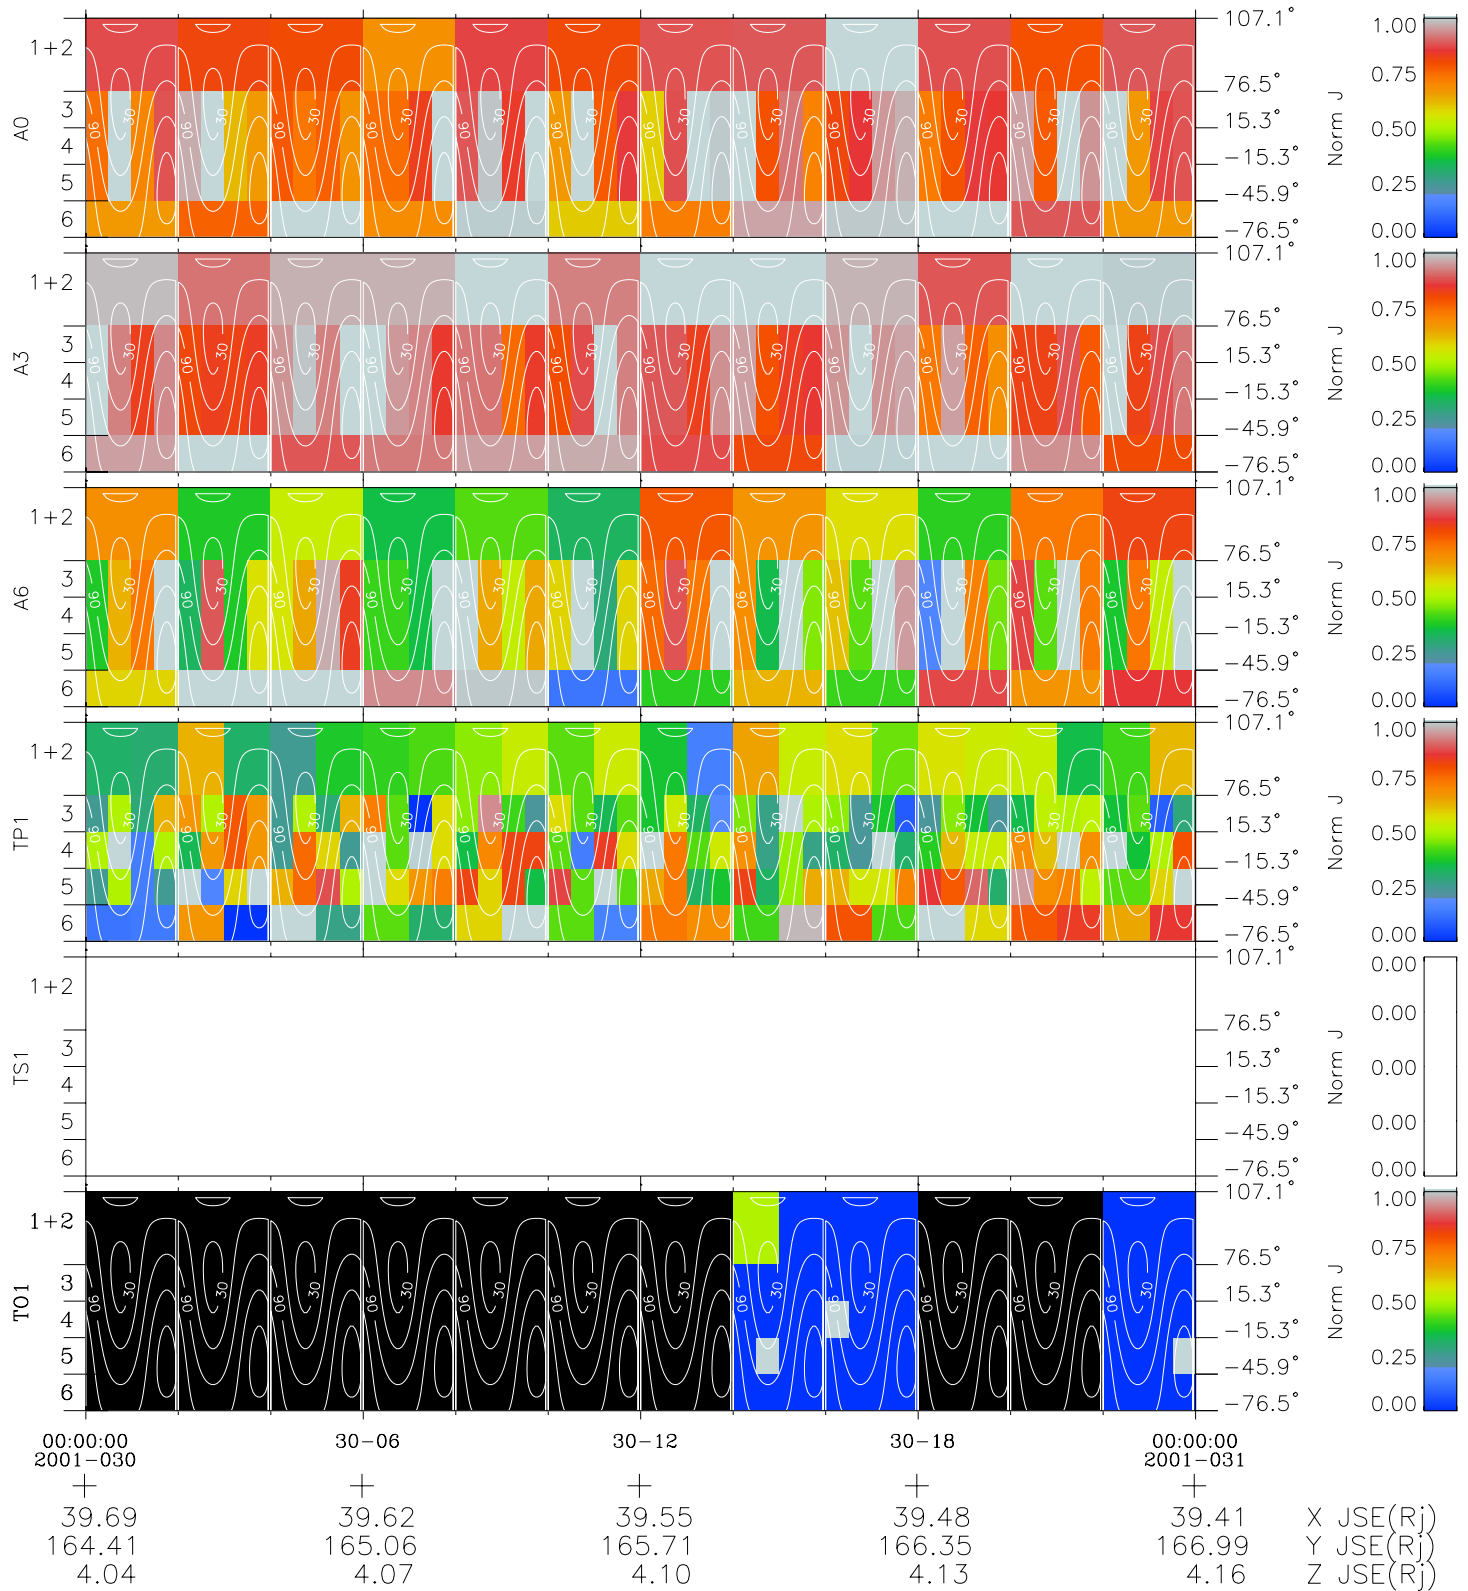

# Galileo EPD Real Time All-Sky Anisotropies 01030

Software Version: RTSKY\_NORM V 1.20  
 Data Production: 18-05-01  
 Plot Production: Tue Sep 18 01:07:02 2001  
 Color File: wondr3  
 Geofactor File: 1.1

- ◇ = Jupiter look direction
- = Corotation look direction