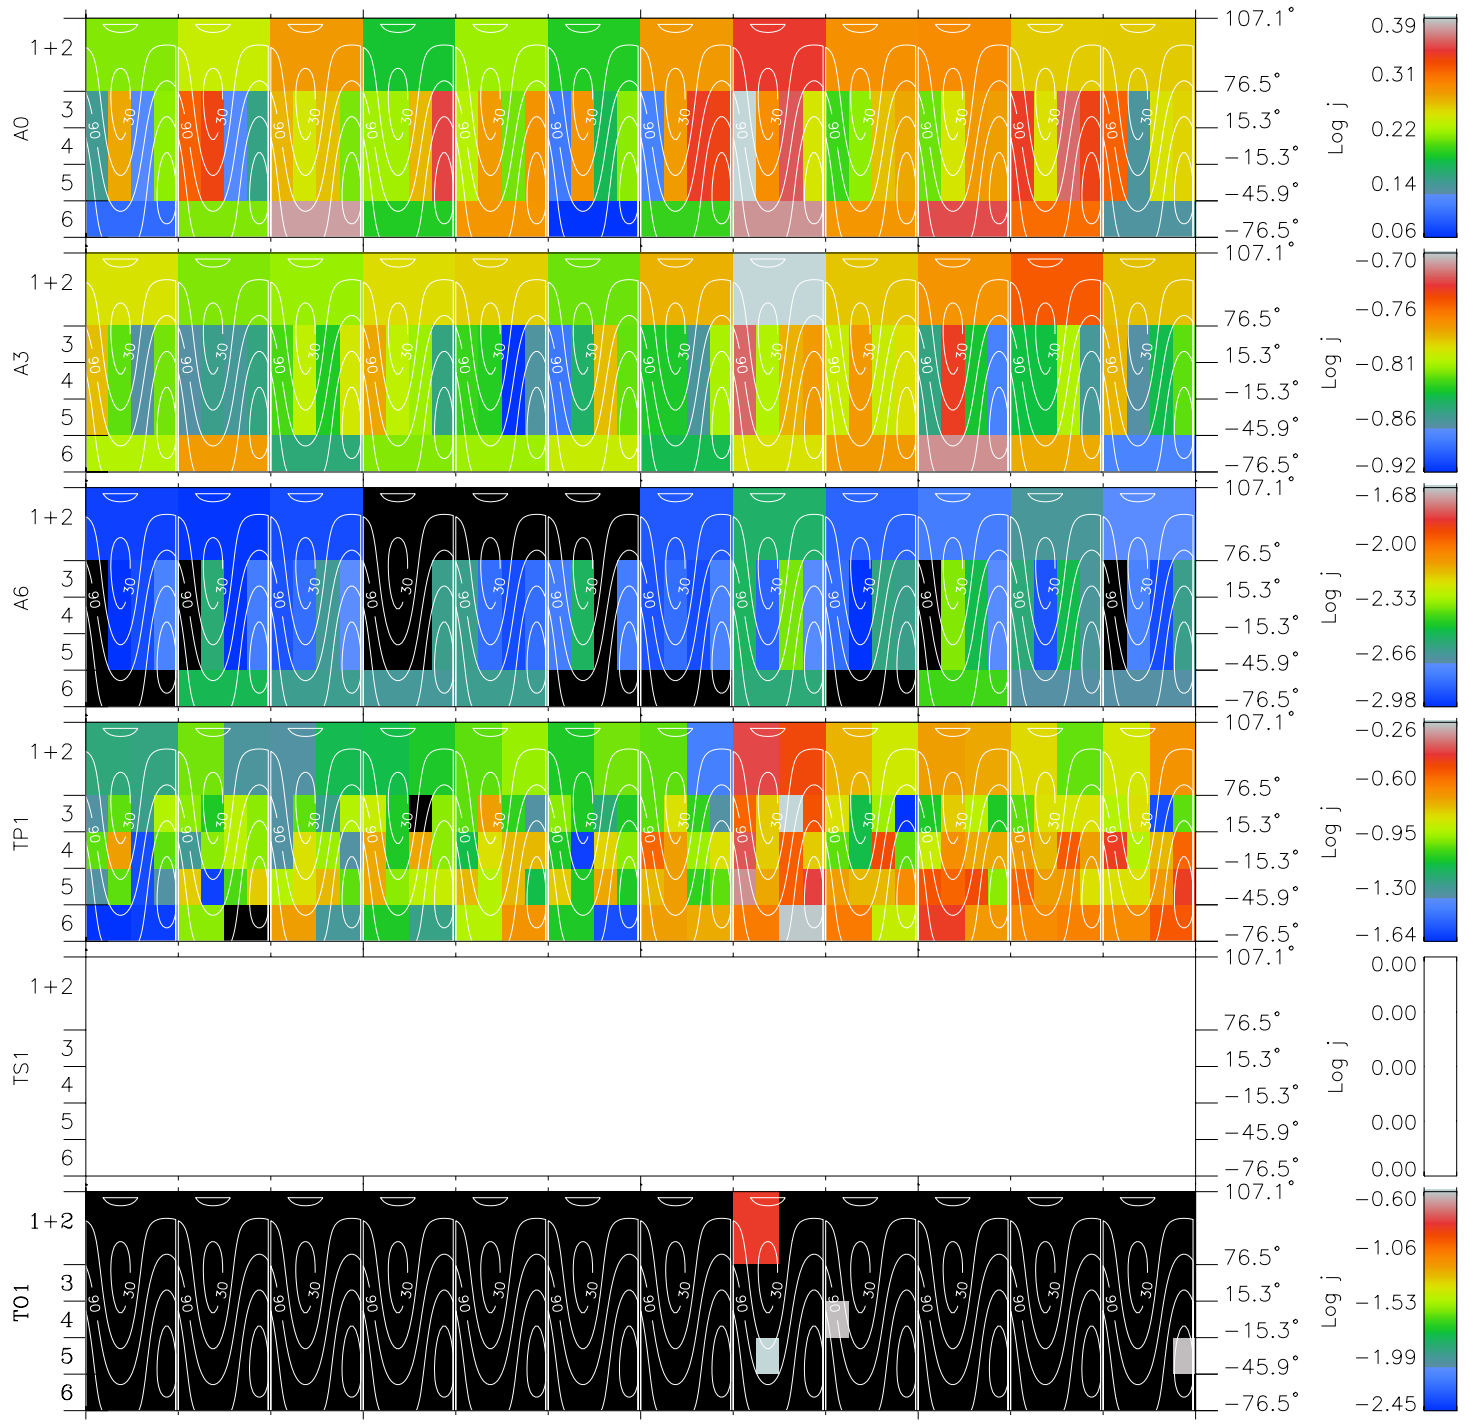

Galileo EPD Real Time All-Sky Anisotropies 01030

Software Version: RTSKY_FLUX V 1.20
 Data Production: 18-05-01
 Plot Production: Tue Sep 18 01:06:48 2001
 Color File: wondr3
 Geofactor File: 1.1

00:00:00 2001-030	30-06	30-12	30-18	00:00:00 2001-031	
+	+	+	+	+	X JSE(R _j)
39.69	39.62	39.55	39.48	39.41	Y JSE(R _j)
164.41	165.06	165.71	166.35	166.99	Z JSE(R _j)
4.04	4.07	4.10	4.13	4.16	

- ◇ = Jupiter look direction
- = Corotation look direction