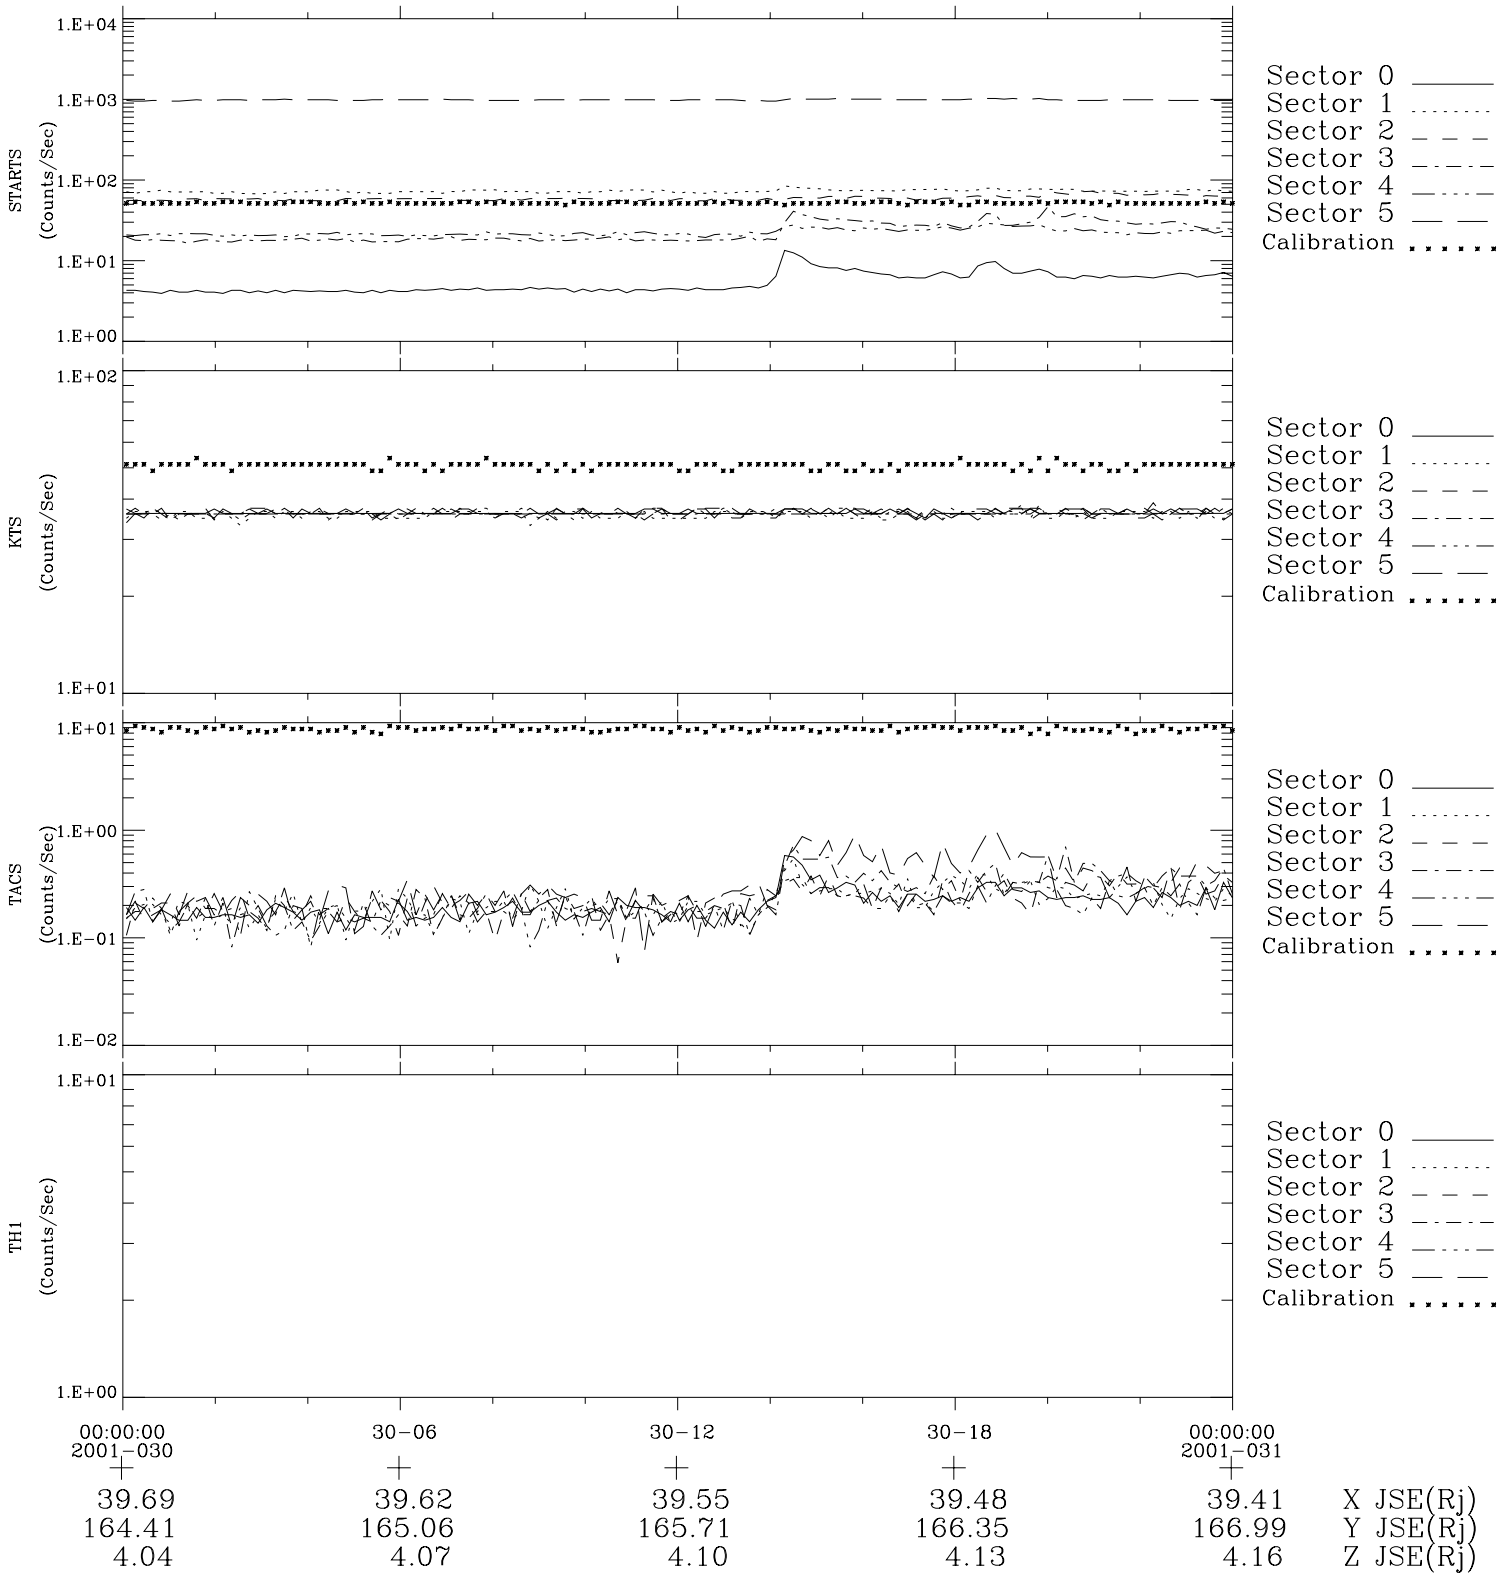

Galileo EPD Real-Time Six-Sector 01030

Software Version: RTLINE_R6 V 1.20
Data Production: 18-05-01
Plot Production: Tue Sep 18 01:08:28 2001

◇ = Jupiter look direction
□ = Corotation look direction