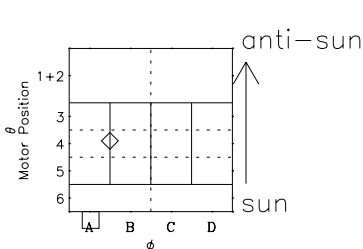

Galileo EPD Real-Time Six-Sector 01030

Software Version: RTLINE_R6 V 1.20
Data Production: 18-05-01
Plot Production: Tue Sep 18 01:08:28 2001

◇ = Jupiter look direction
□ = Corotation look direction