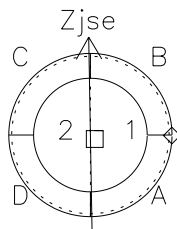

# Galileo EPD Real-Time Six-Sector 01030

Software Version: RTLINE\_R6 V 1.20  
Data Production: 18-05-01  
Plot Production: Tue Sep 18 01:08:25 2001

◇ = Jupiter look direction  
□ = Corotation look direction