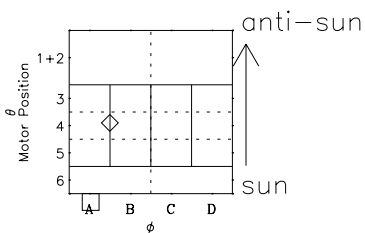

# Galileo EPD Real-Time Six-Sector 01030

Software Version: RTLINE\_R6 V 1.20  
Data Production: 18-05-01  
Plot Production: Tue Sep 18 01:08:25 2001

◇ = Jupiter look direction  
□ = Corotation look direction