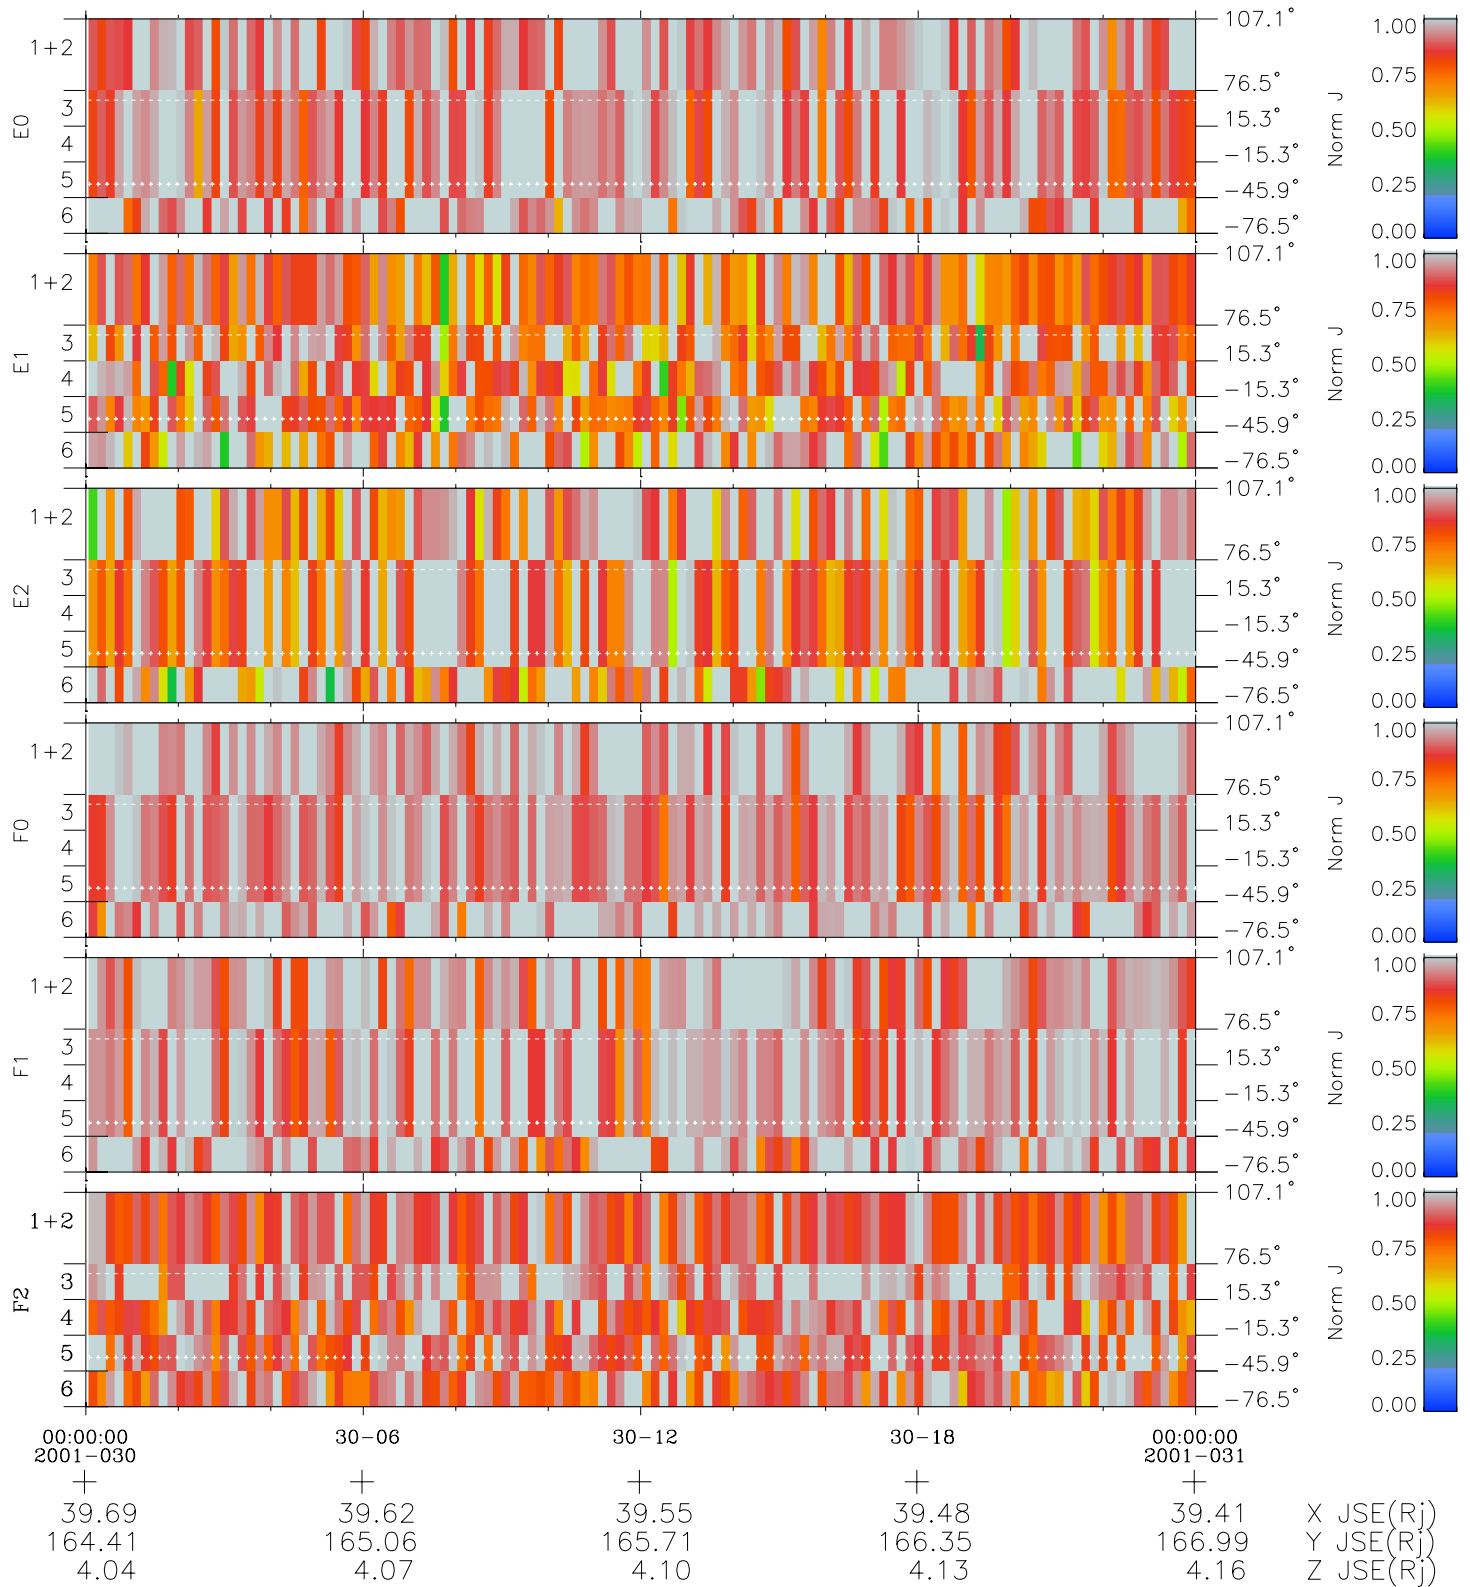

Galileo EPD Real Elevation Anisotropies 01030

Software Version: RTELEV_NORM V 1.20
Data Production: 18-05-01
Plot Production: Tue Sep 18 01:07:42 2001
Color File: wondr3
Geofactor File: 1.1

- ◇ = Jupiter look direction
- = Corotation look direction