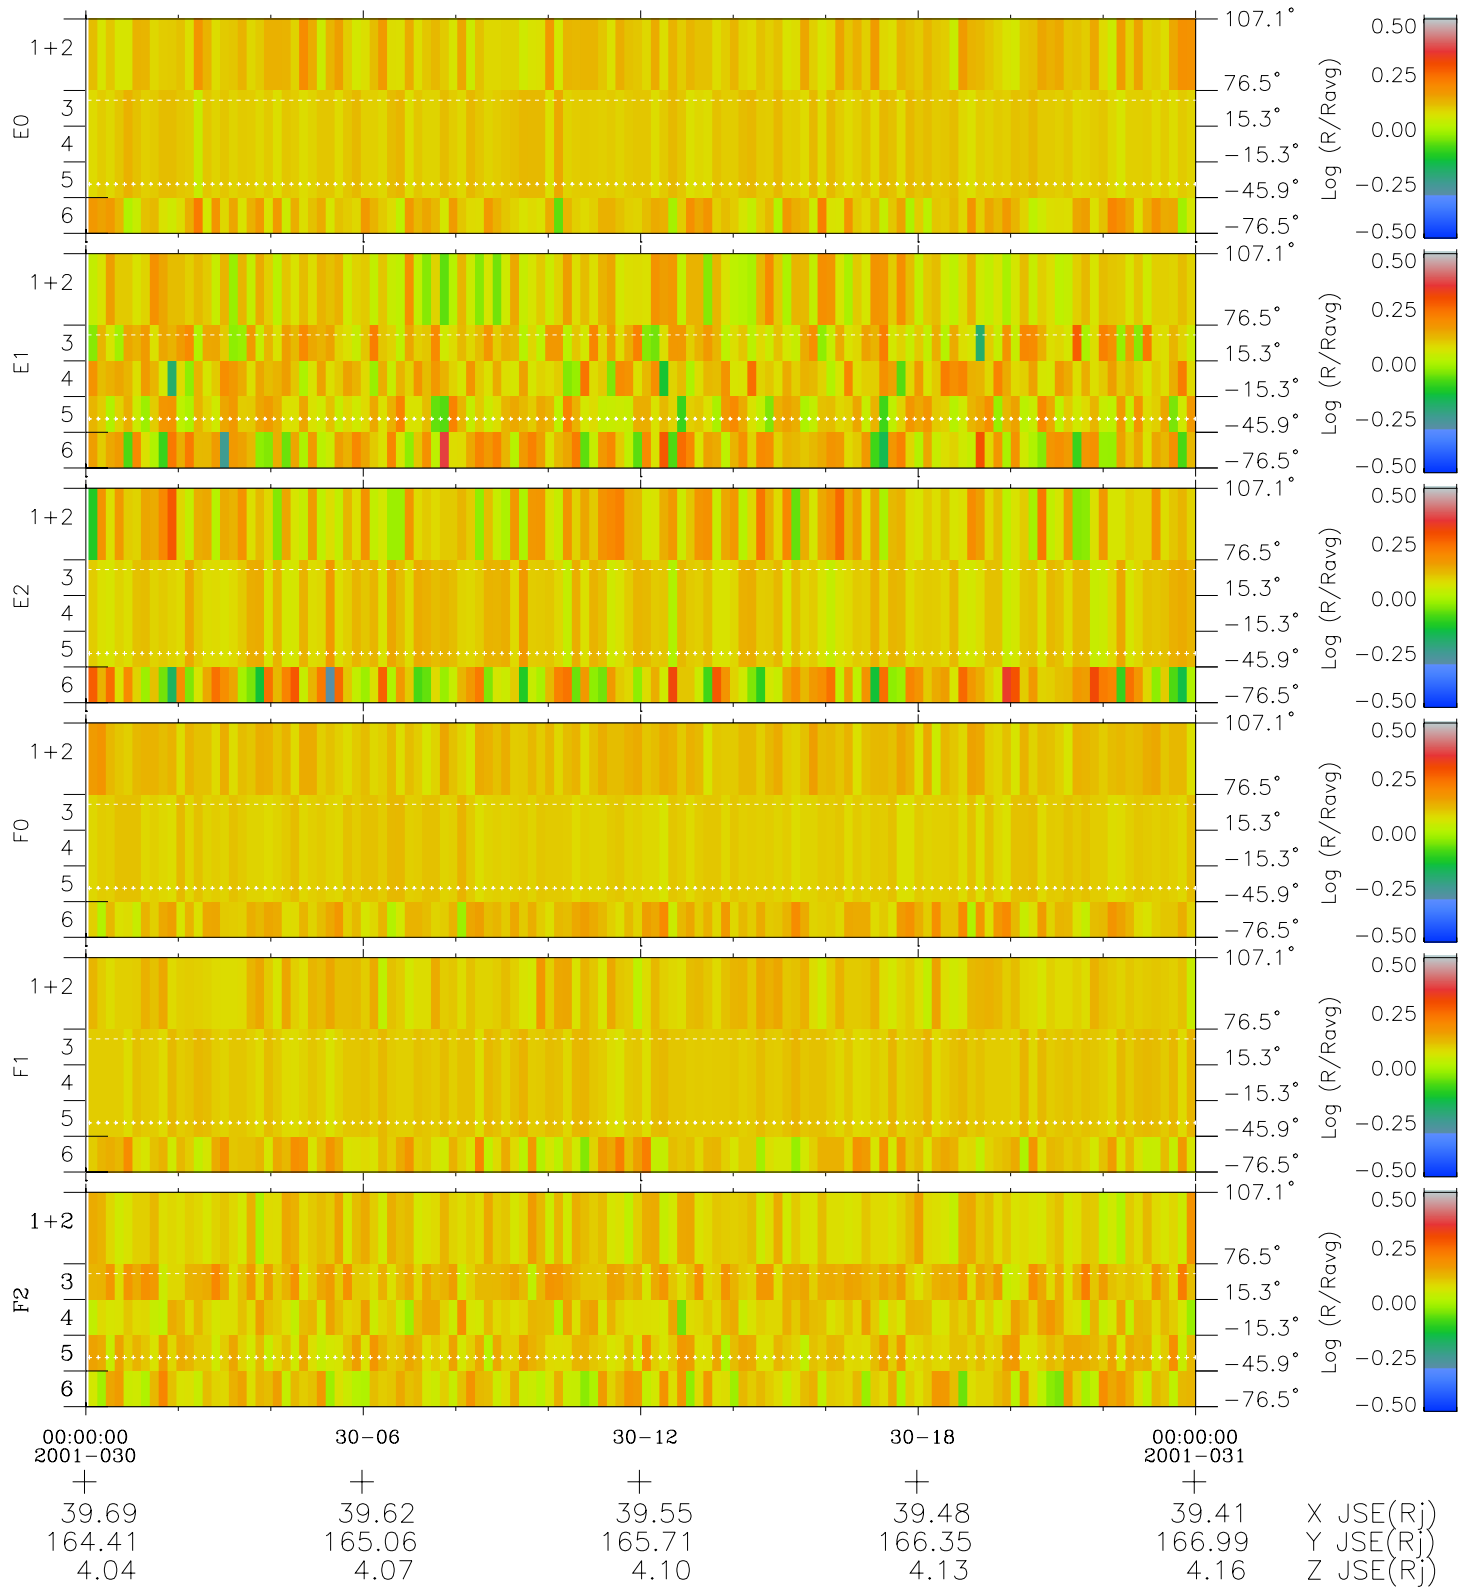

Galileo EPD Real Elevation Anisotropies 01030

Software Version: RTELEV_MEAN V 1.20
 Data Production: 18-05-01
 Plot Production: Tue Sep 18 01:07:20 2001
 Color File: wondr3
 Geofactor File: 1.1

- ◇ = Jupiter look direction
- = Corotation look direction