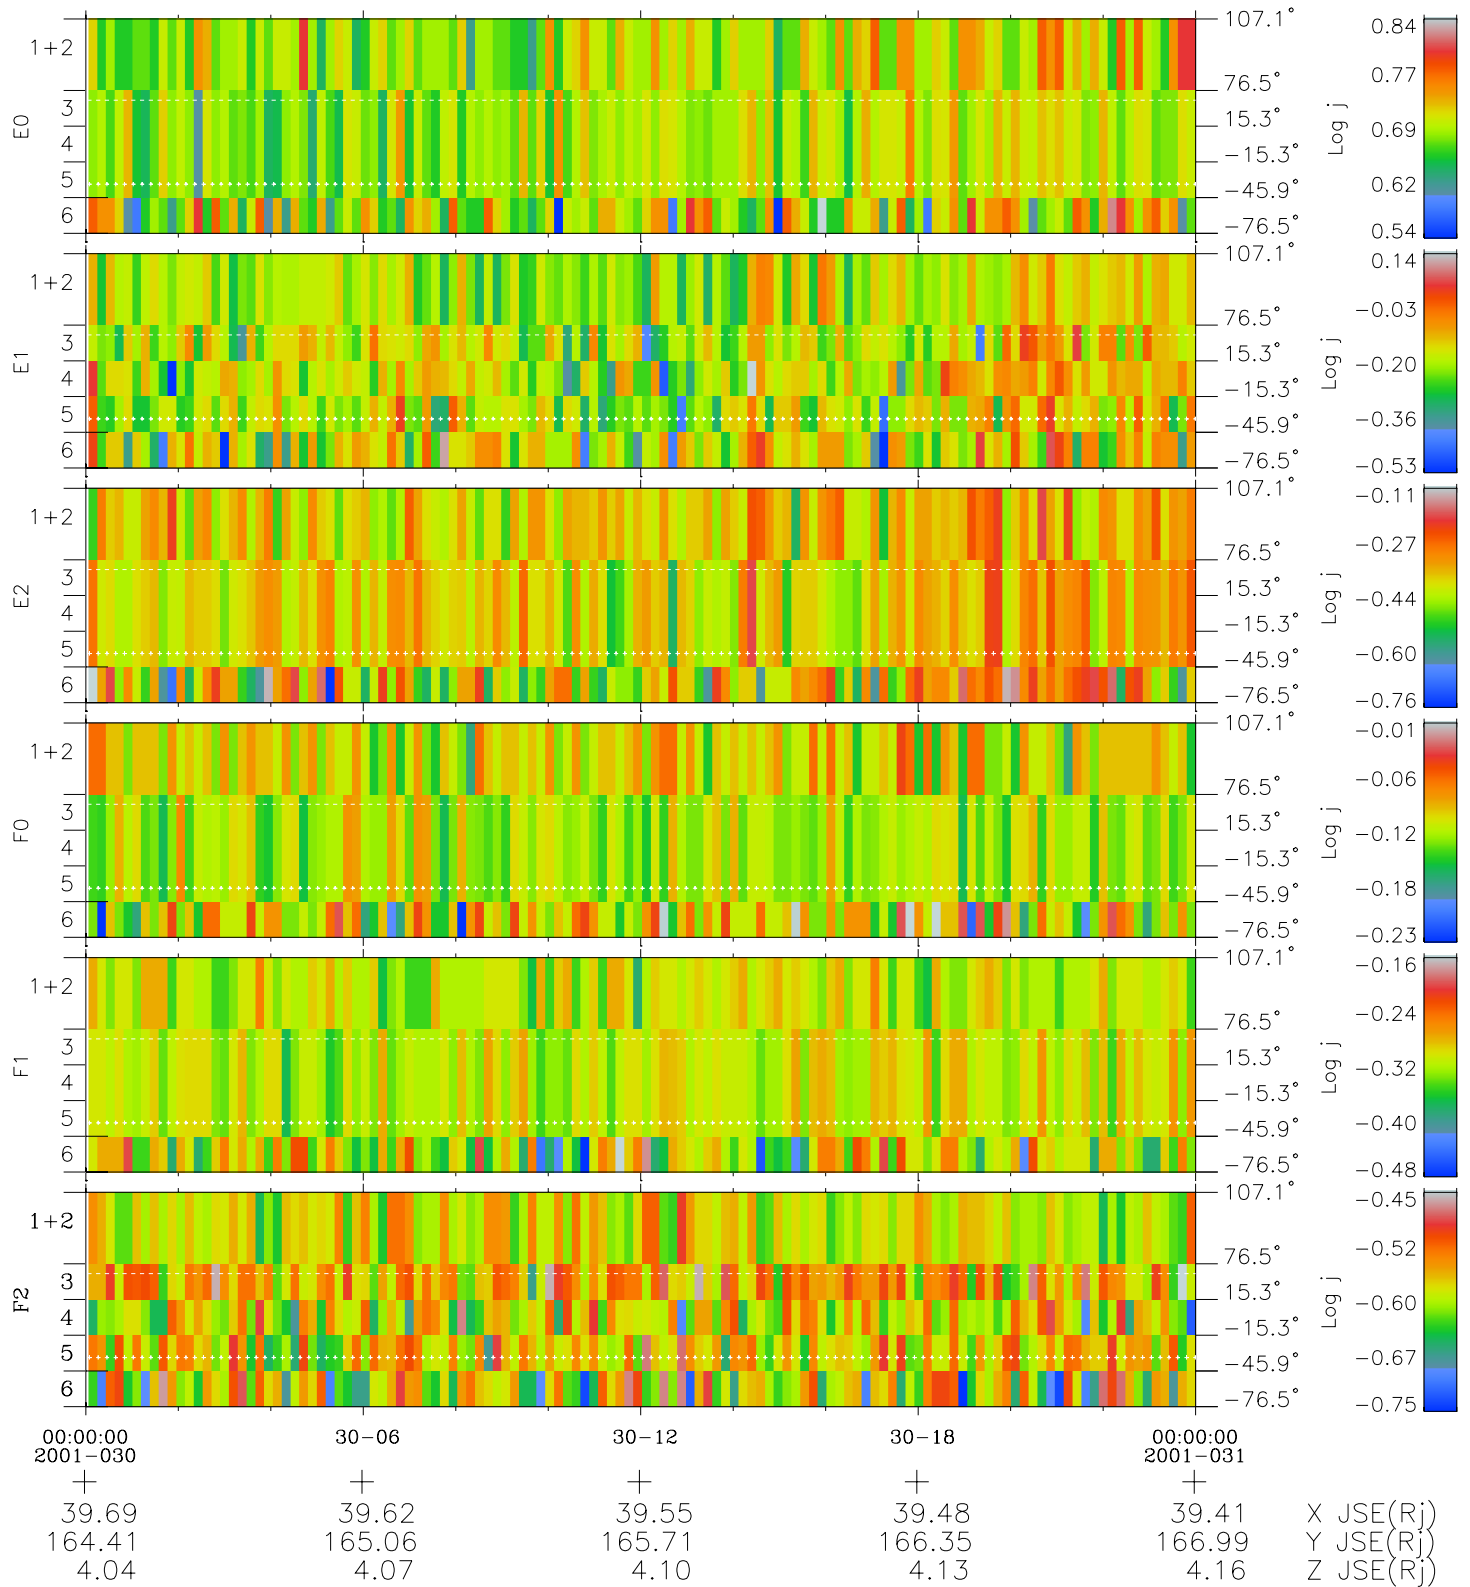

Galileo EPD Real Elevation Anisotropies 01030

Software Version: RTELEV_FLUX V 1.20
Data Production: 18-05-01
Plot Production: Tue Sep 18 01:07:31 2001
Color File: wondr3
Geofactor File: 1.1

- ◇ = Jupiter look direction
- = Corotation look direction