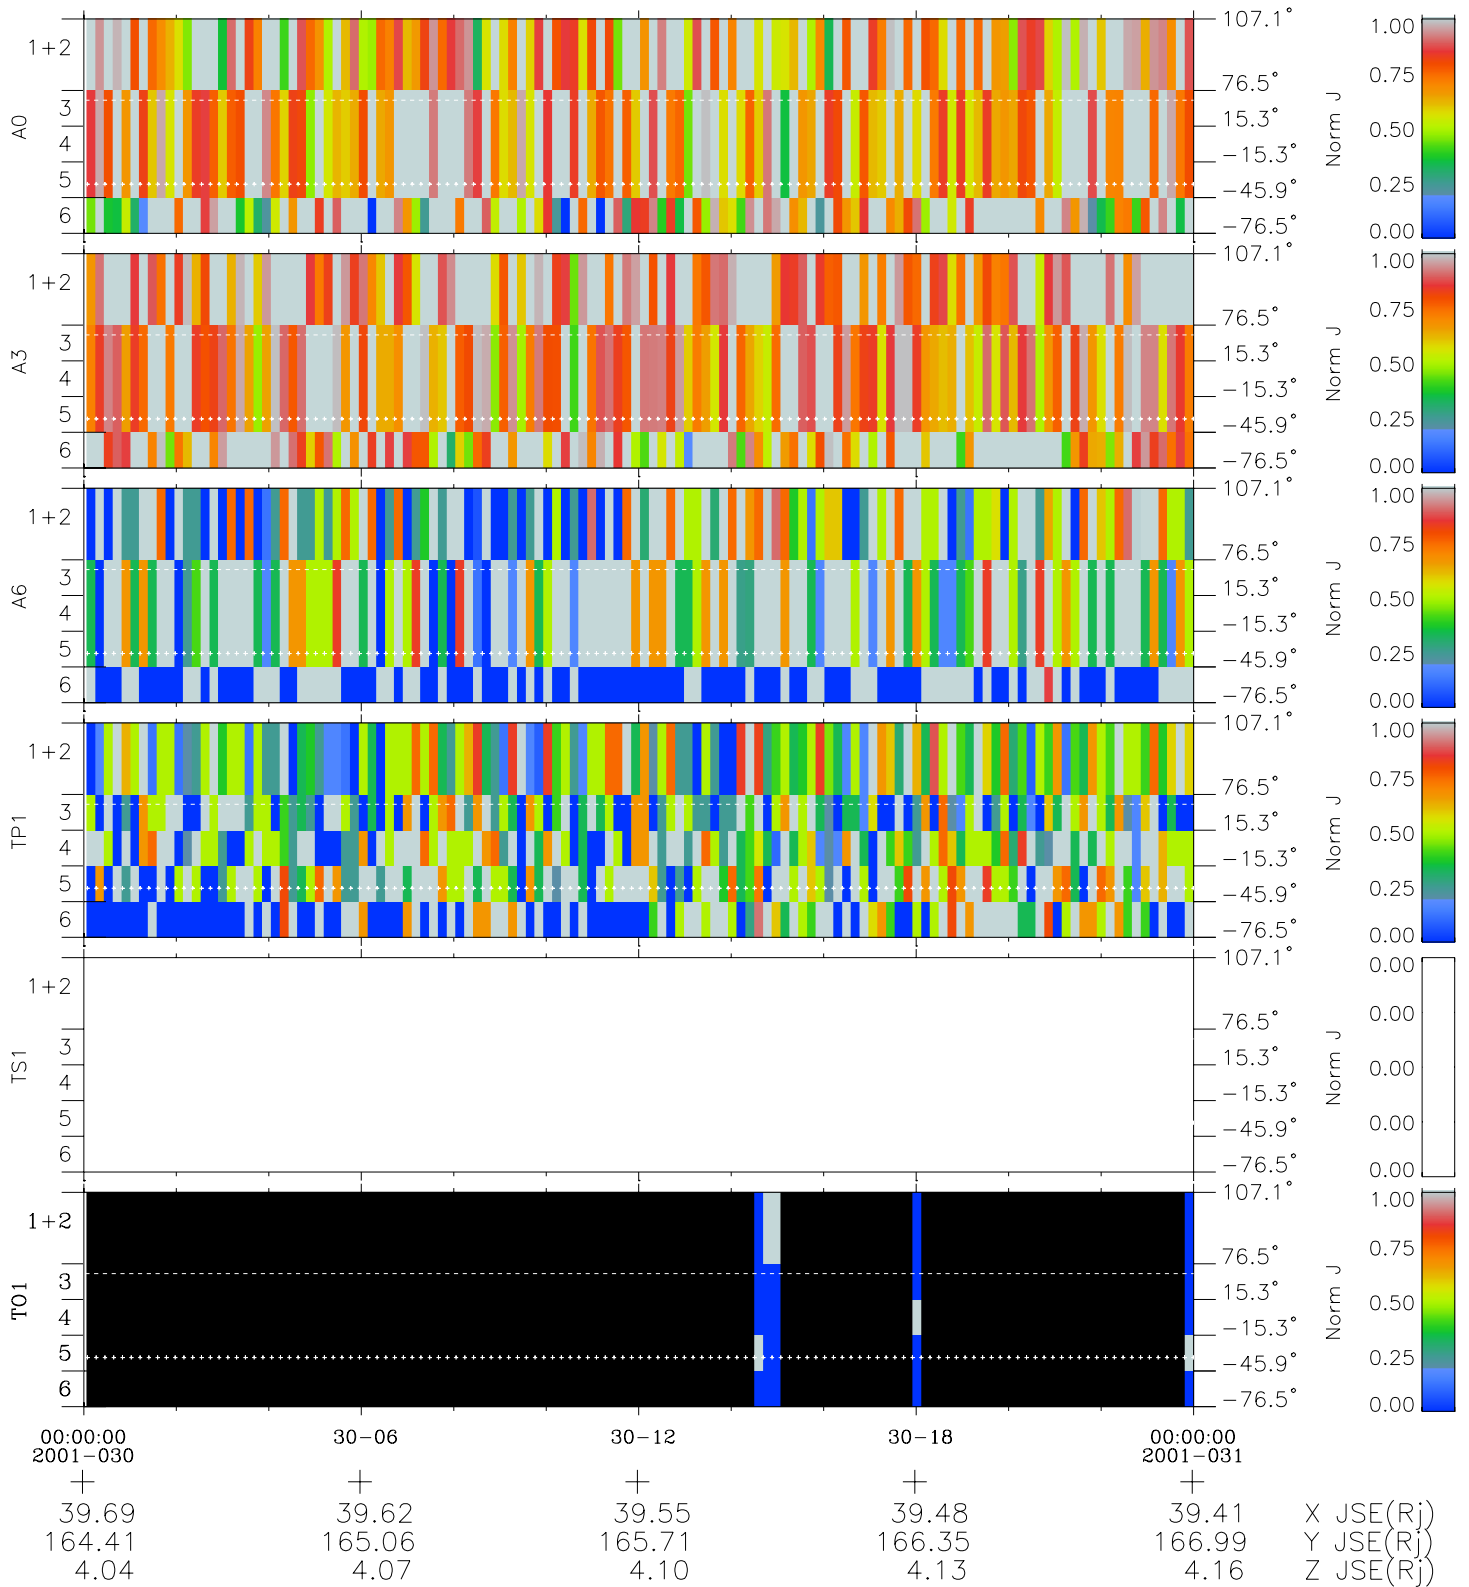

# Galileo EPD Real Elevation Anisotropies 01030

Software Version: RTELEV\_NORM V 1.20  
Data Production: 18-05-01  
Plot Production: Tue Sep 18 01:07:37 2001  
Color File: wondr3  
Geofactor File: 1.1

- ◇ = Jupiter look direction
- = Corotation look direction