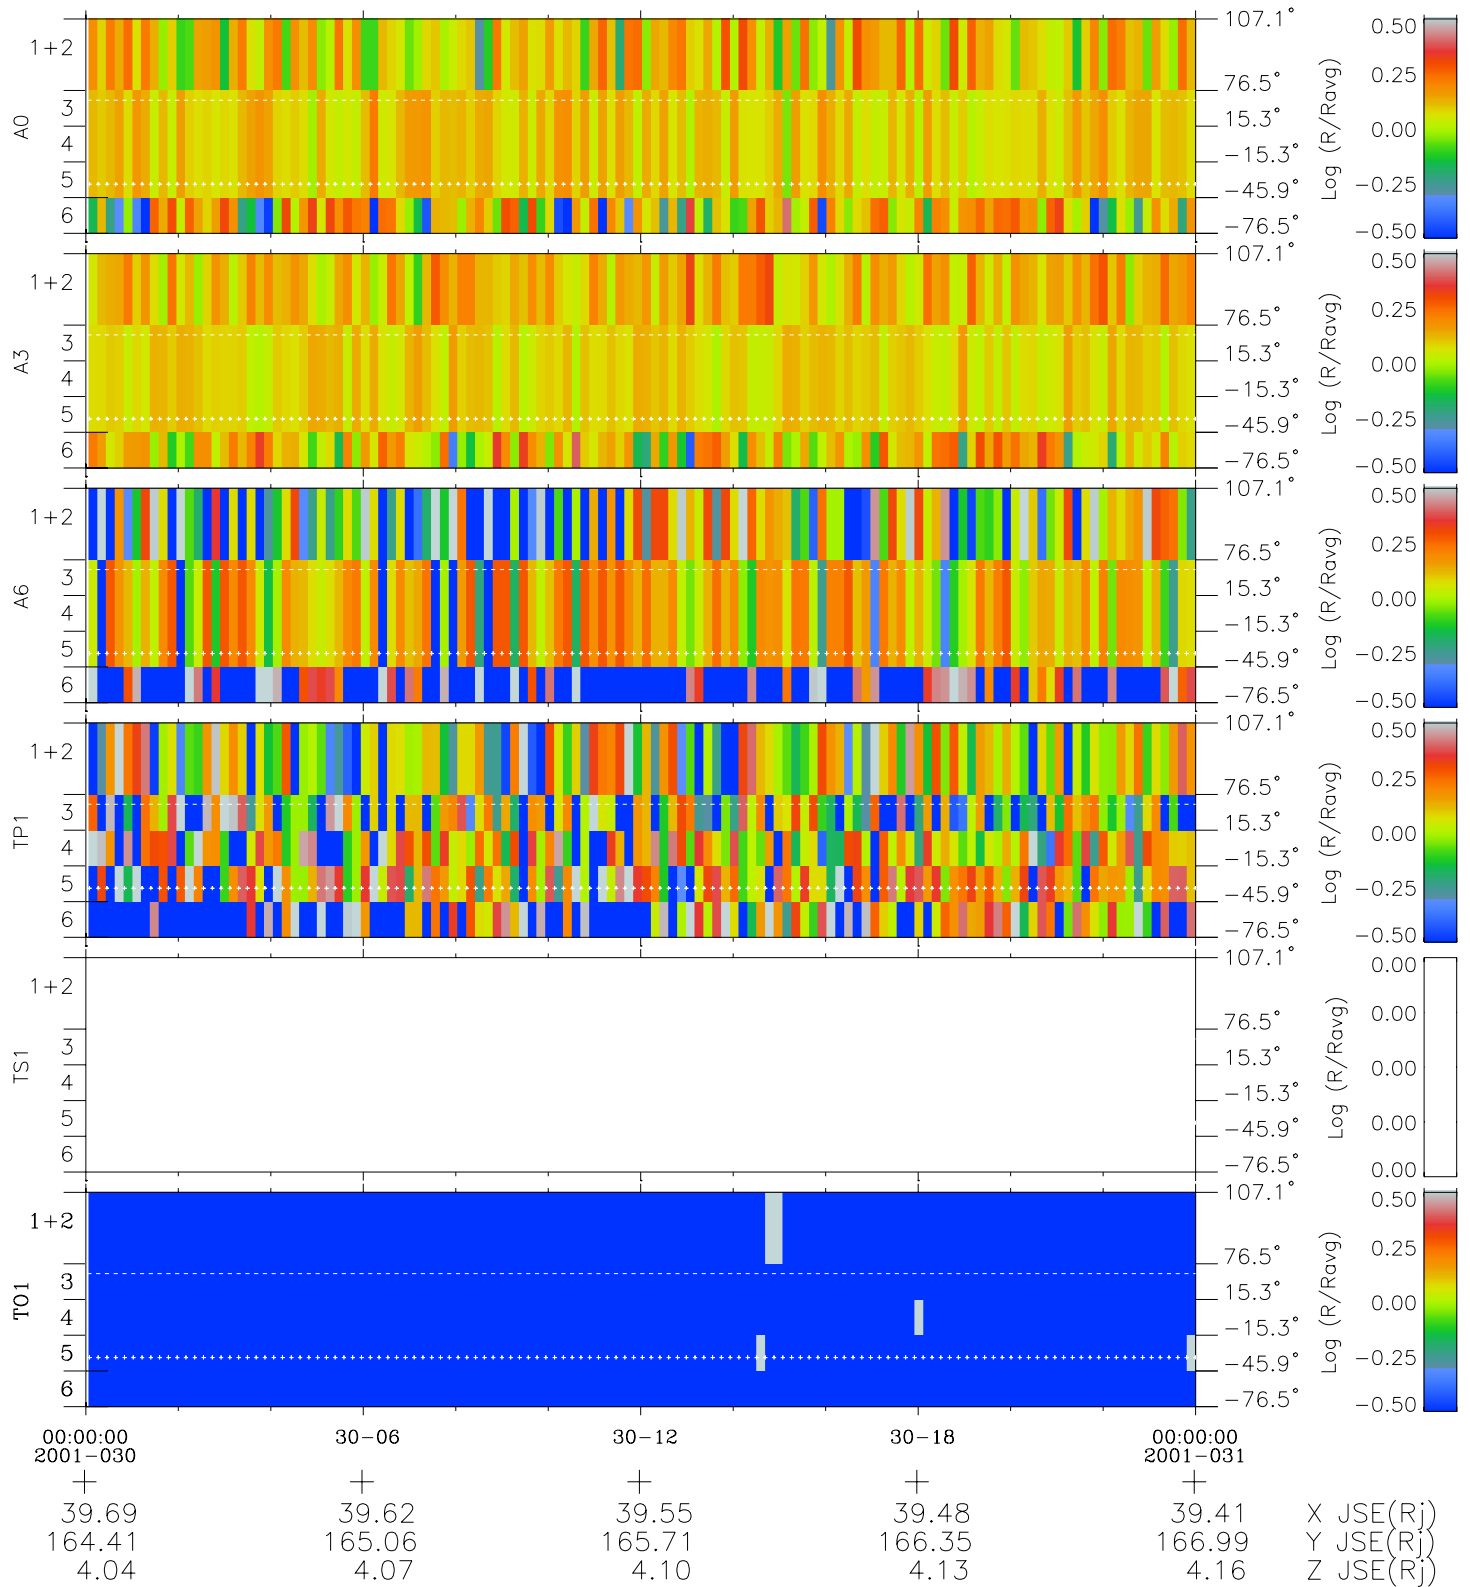

Galileo EPD Real Elevation Anisotropies 01030

Software Version: RTELEV_MEAN V 1.20
Data Production: 18-05-01
Plot Production: Tue Sep 18 01:07:15 2001
Color File: wondr3
Geofactor File: 1.1

- ◇ = Jupiter look direction
- = Corotation look direction